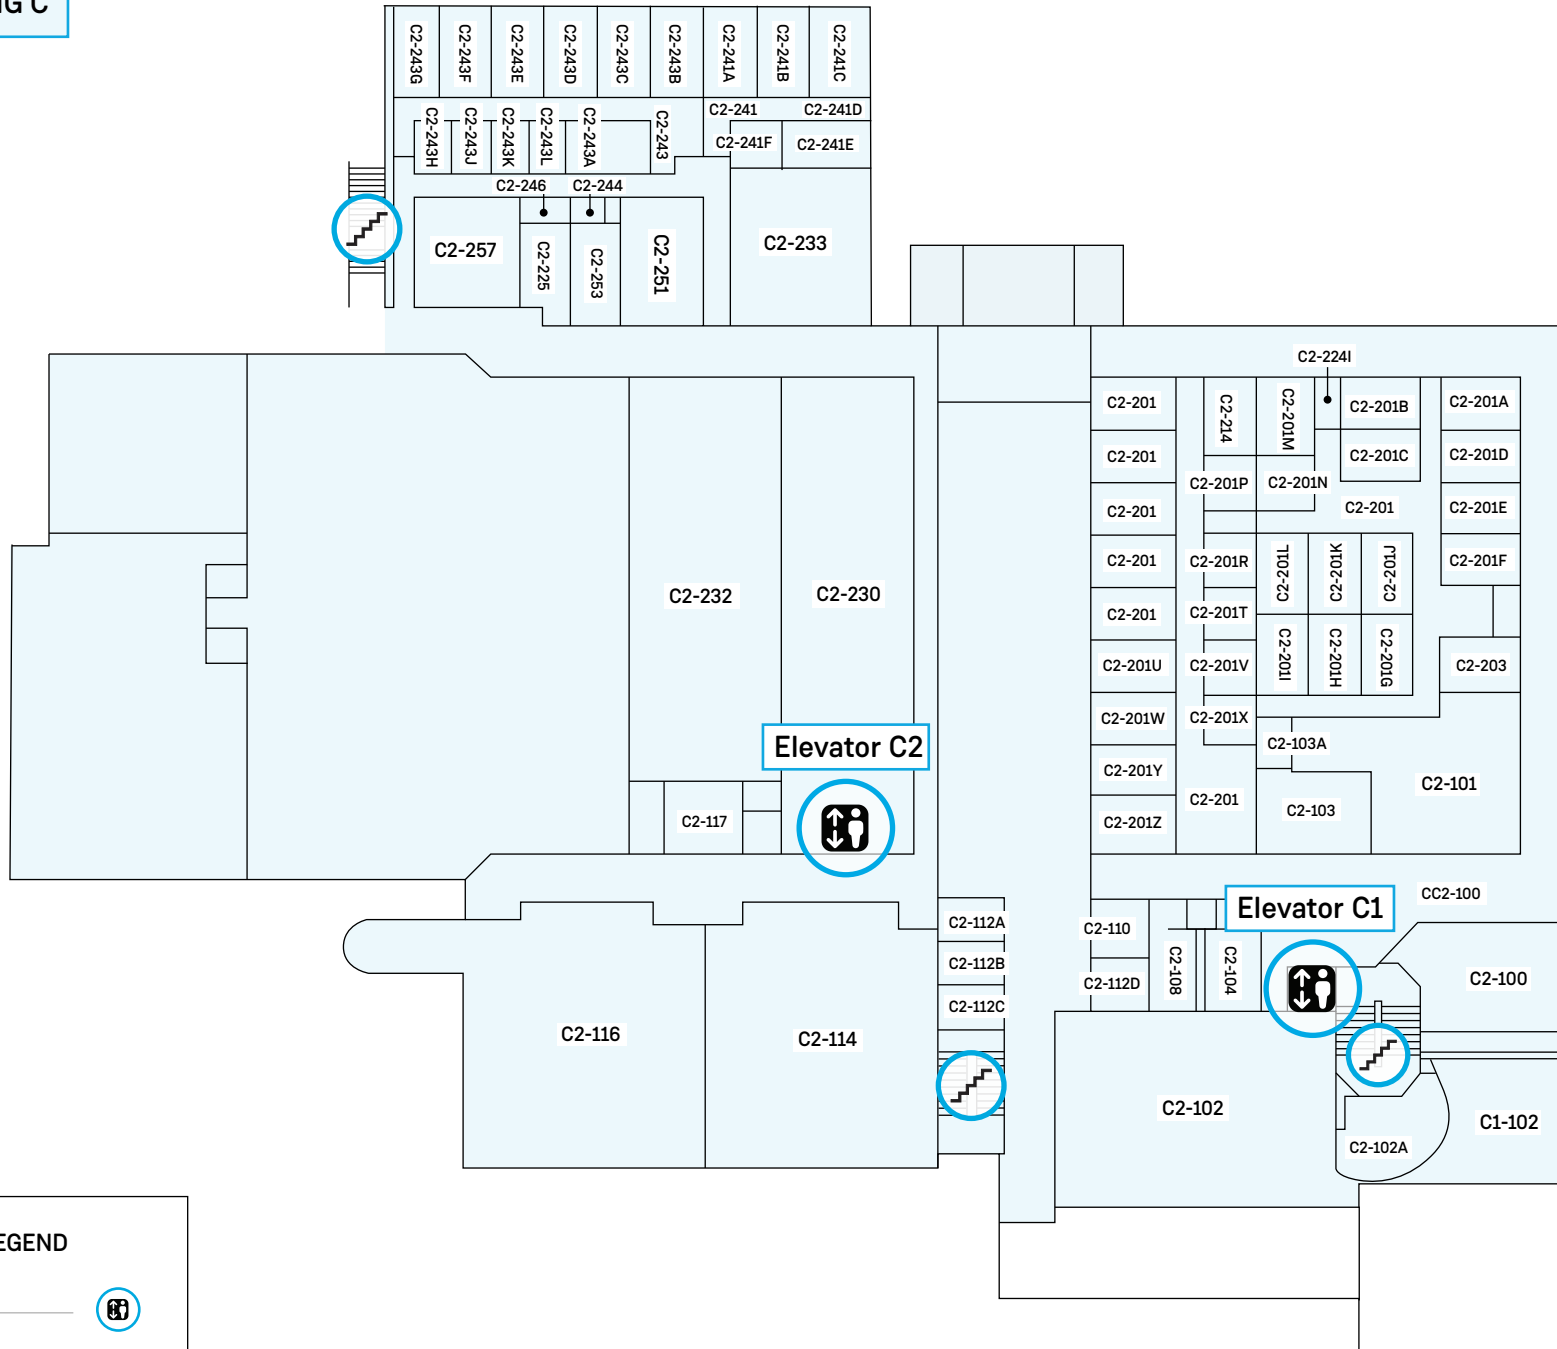

LEGEND

Elevator 

Room Number  C0-150

Stairs 

LEGEND

- Elevator 
- Room Number 
- Stairs 

LEGEND

- Elevator 
- Room Number  C1-150
- Stairs 