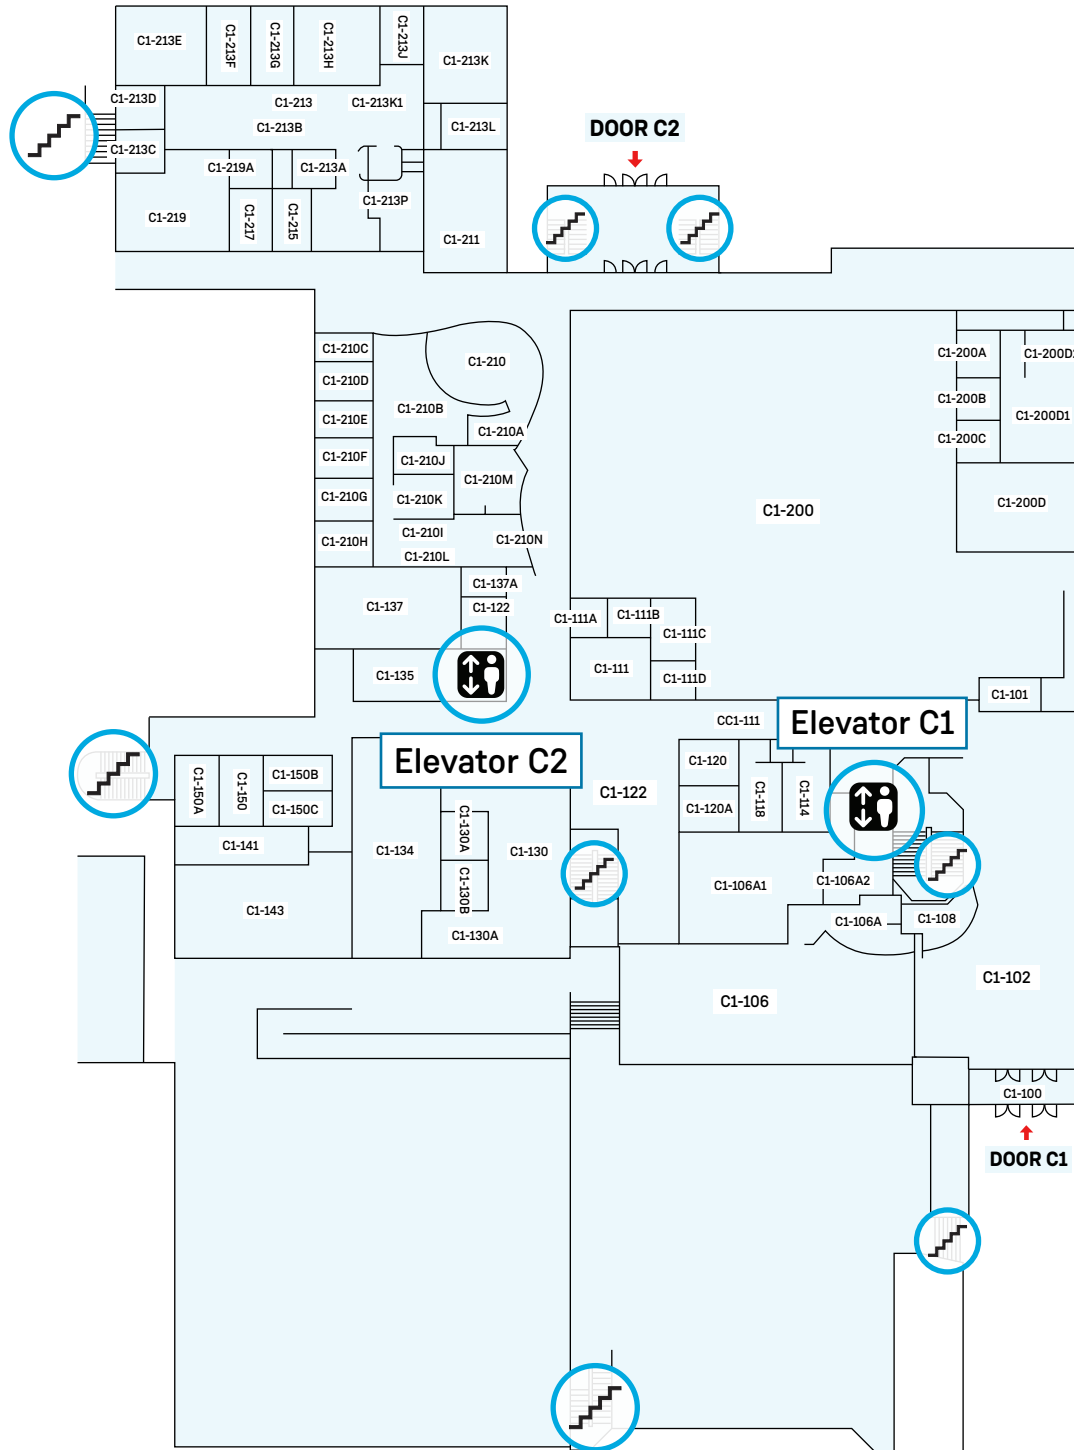

LEGEND

Elevator 

Room Number  C0-150

Stairs 

LEGEND

- Elevator 
- Room Number 
- Stairs 

LEGEND

- Elevator 
- Room Number  C1-150
- Stairs 