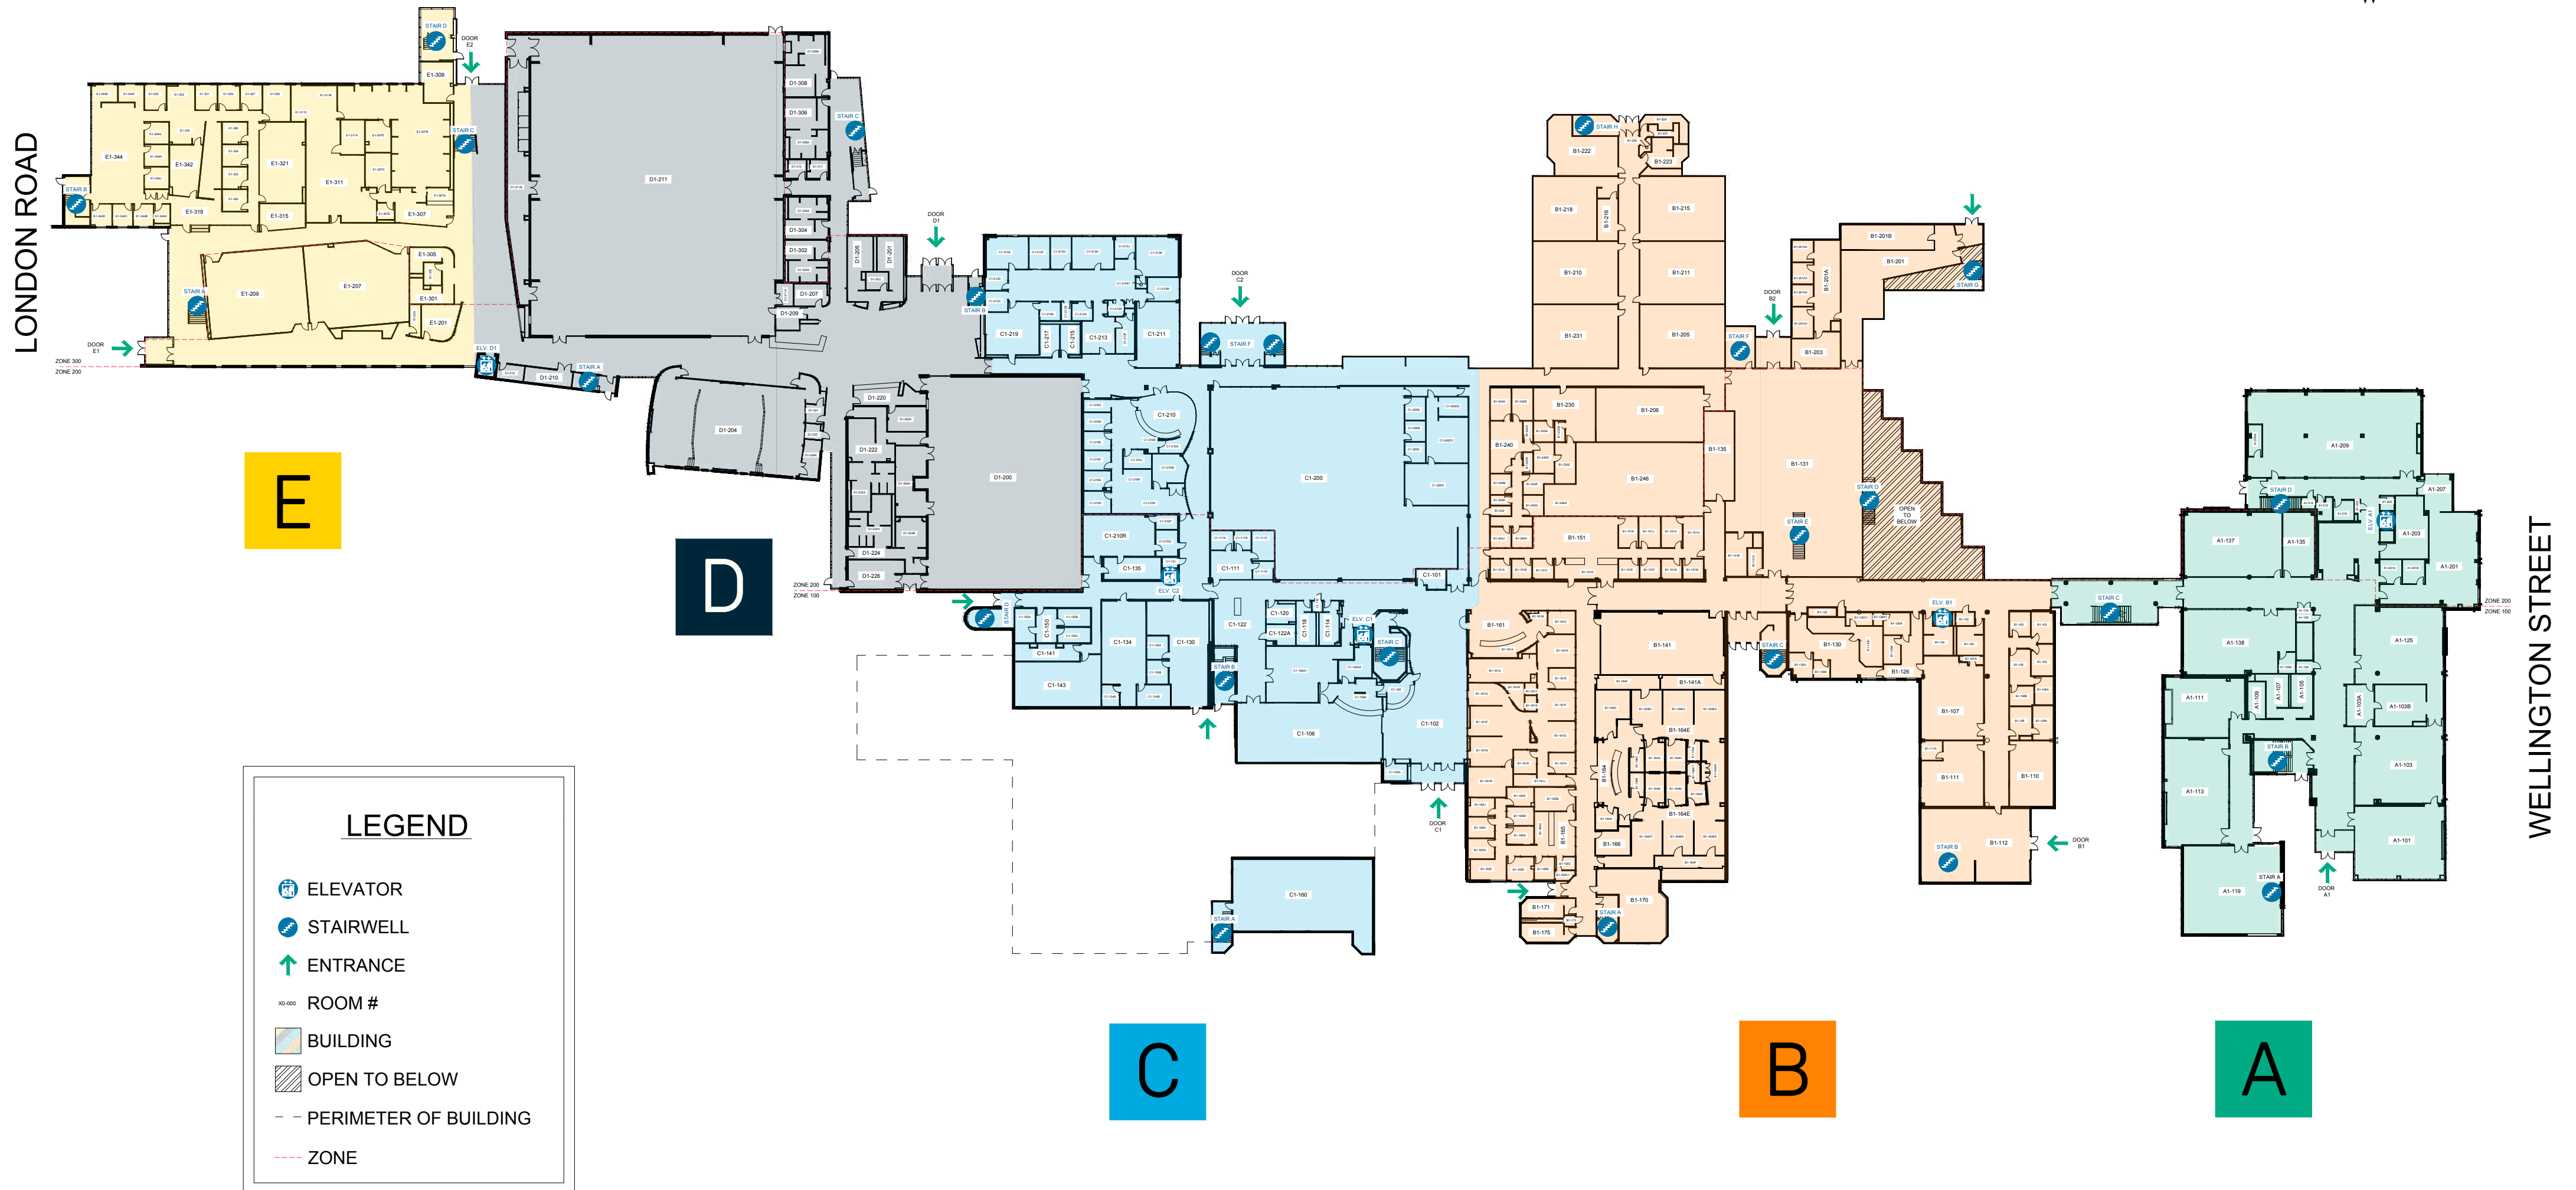

HIGHWAY 40 / MODELAND ROAD

**LEGEND**

- ELEVATOR
- STAIRWELL
- ENTRANCE
- ROOM #
- BUILDING
- OPEN TO BELOW
- PERIMETER OF BUILDING
- ZONE

**LEVEL 1 FLOOR PLAN**