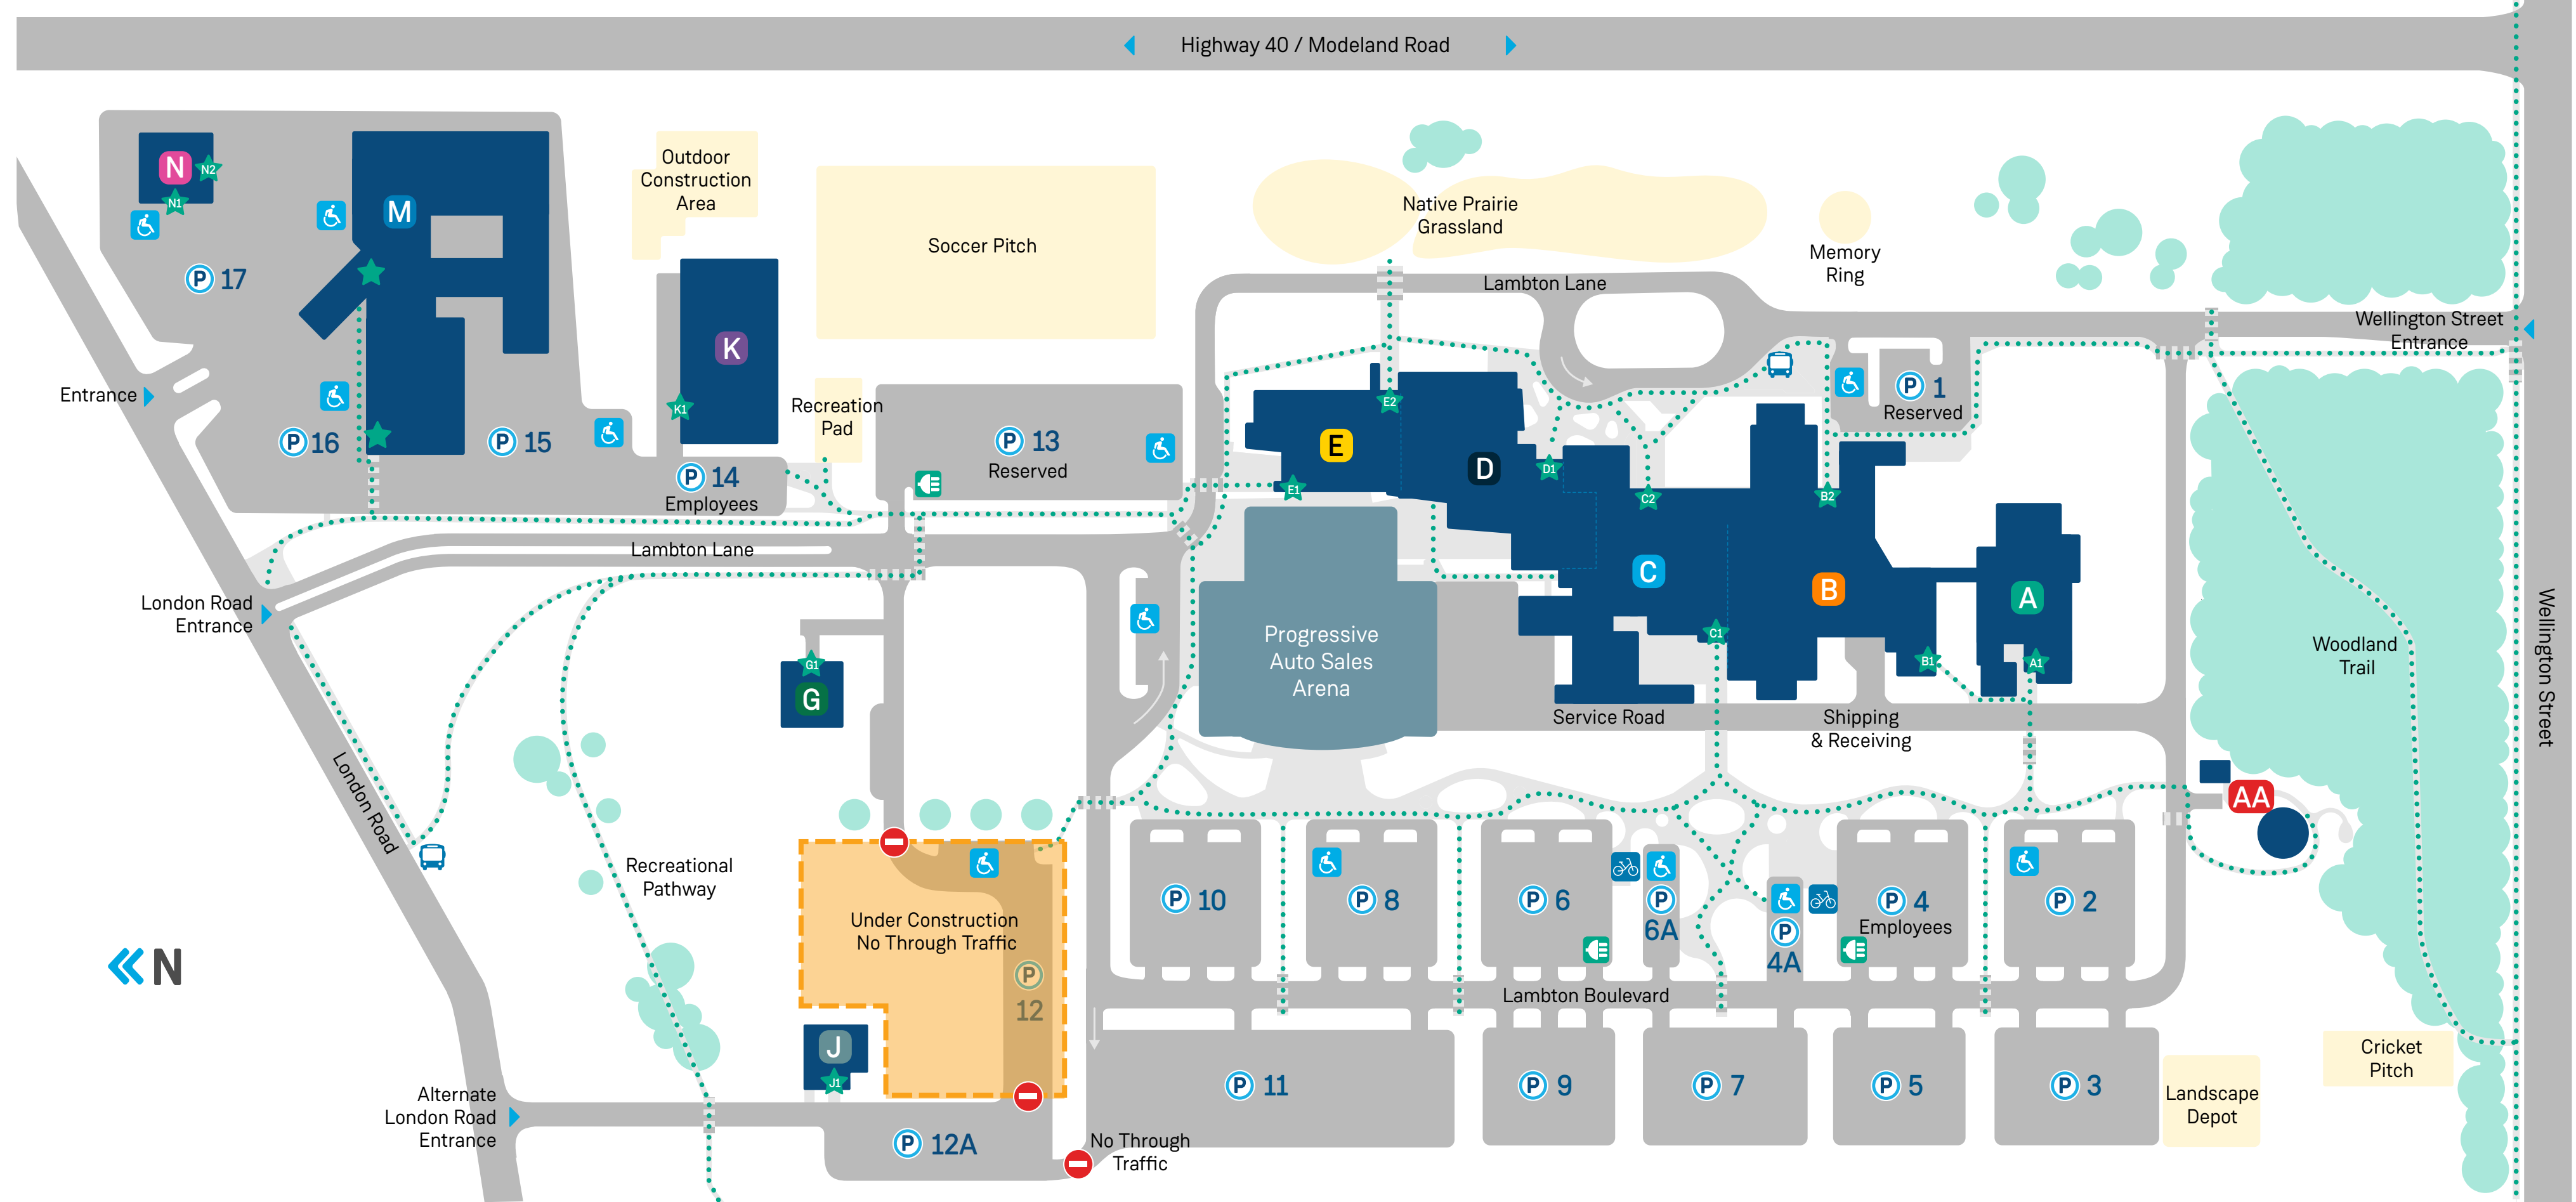

Sarnia Campus

- | | | | | |
|---|---|---|---------------------------------|-----------------------------|
| AA Indigenous Outdoor Gathering Space | C Centre of Excellence in Energy & Bio-Industrial Technologies | J EarlyON | ★ Entrance | P Parking |
| A Centre of Excellence in Energy & Bio-Industrial Technologies | D Cestar Group Athletics & Fitness Complex | K Skilled Trades Training Centre | ♿ Accessible/Barrier-Free Space | 🚌 Bus Stop |
| B | E Nova Chemicals Health & Research Centre | M Residence & Event Centre | 🚶 Walkway | 🔌 Electric Vehicle Charging |
| | G Sustainable Smart Home | N Experiential Learning Centre | 🌳 Treed Area | 🚲 Bike Rack |