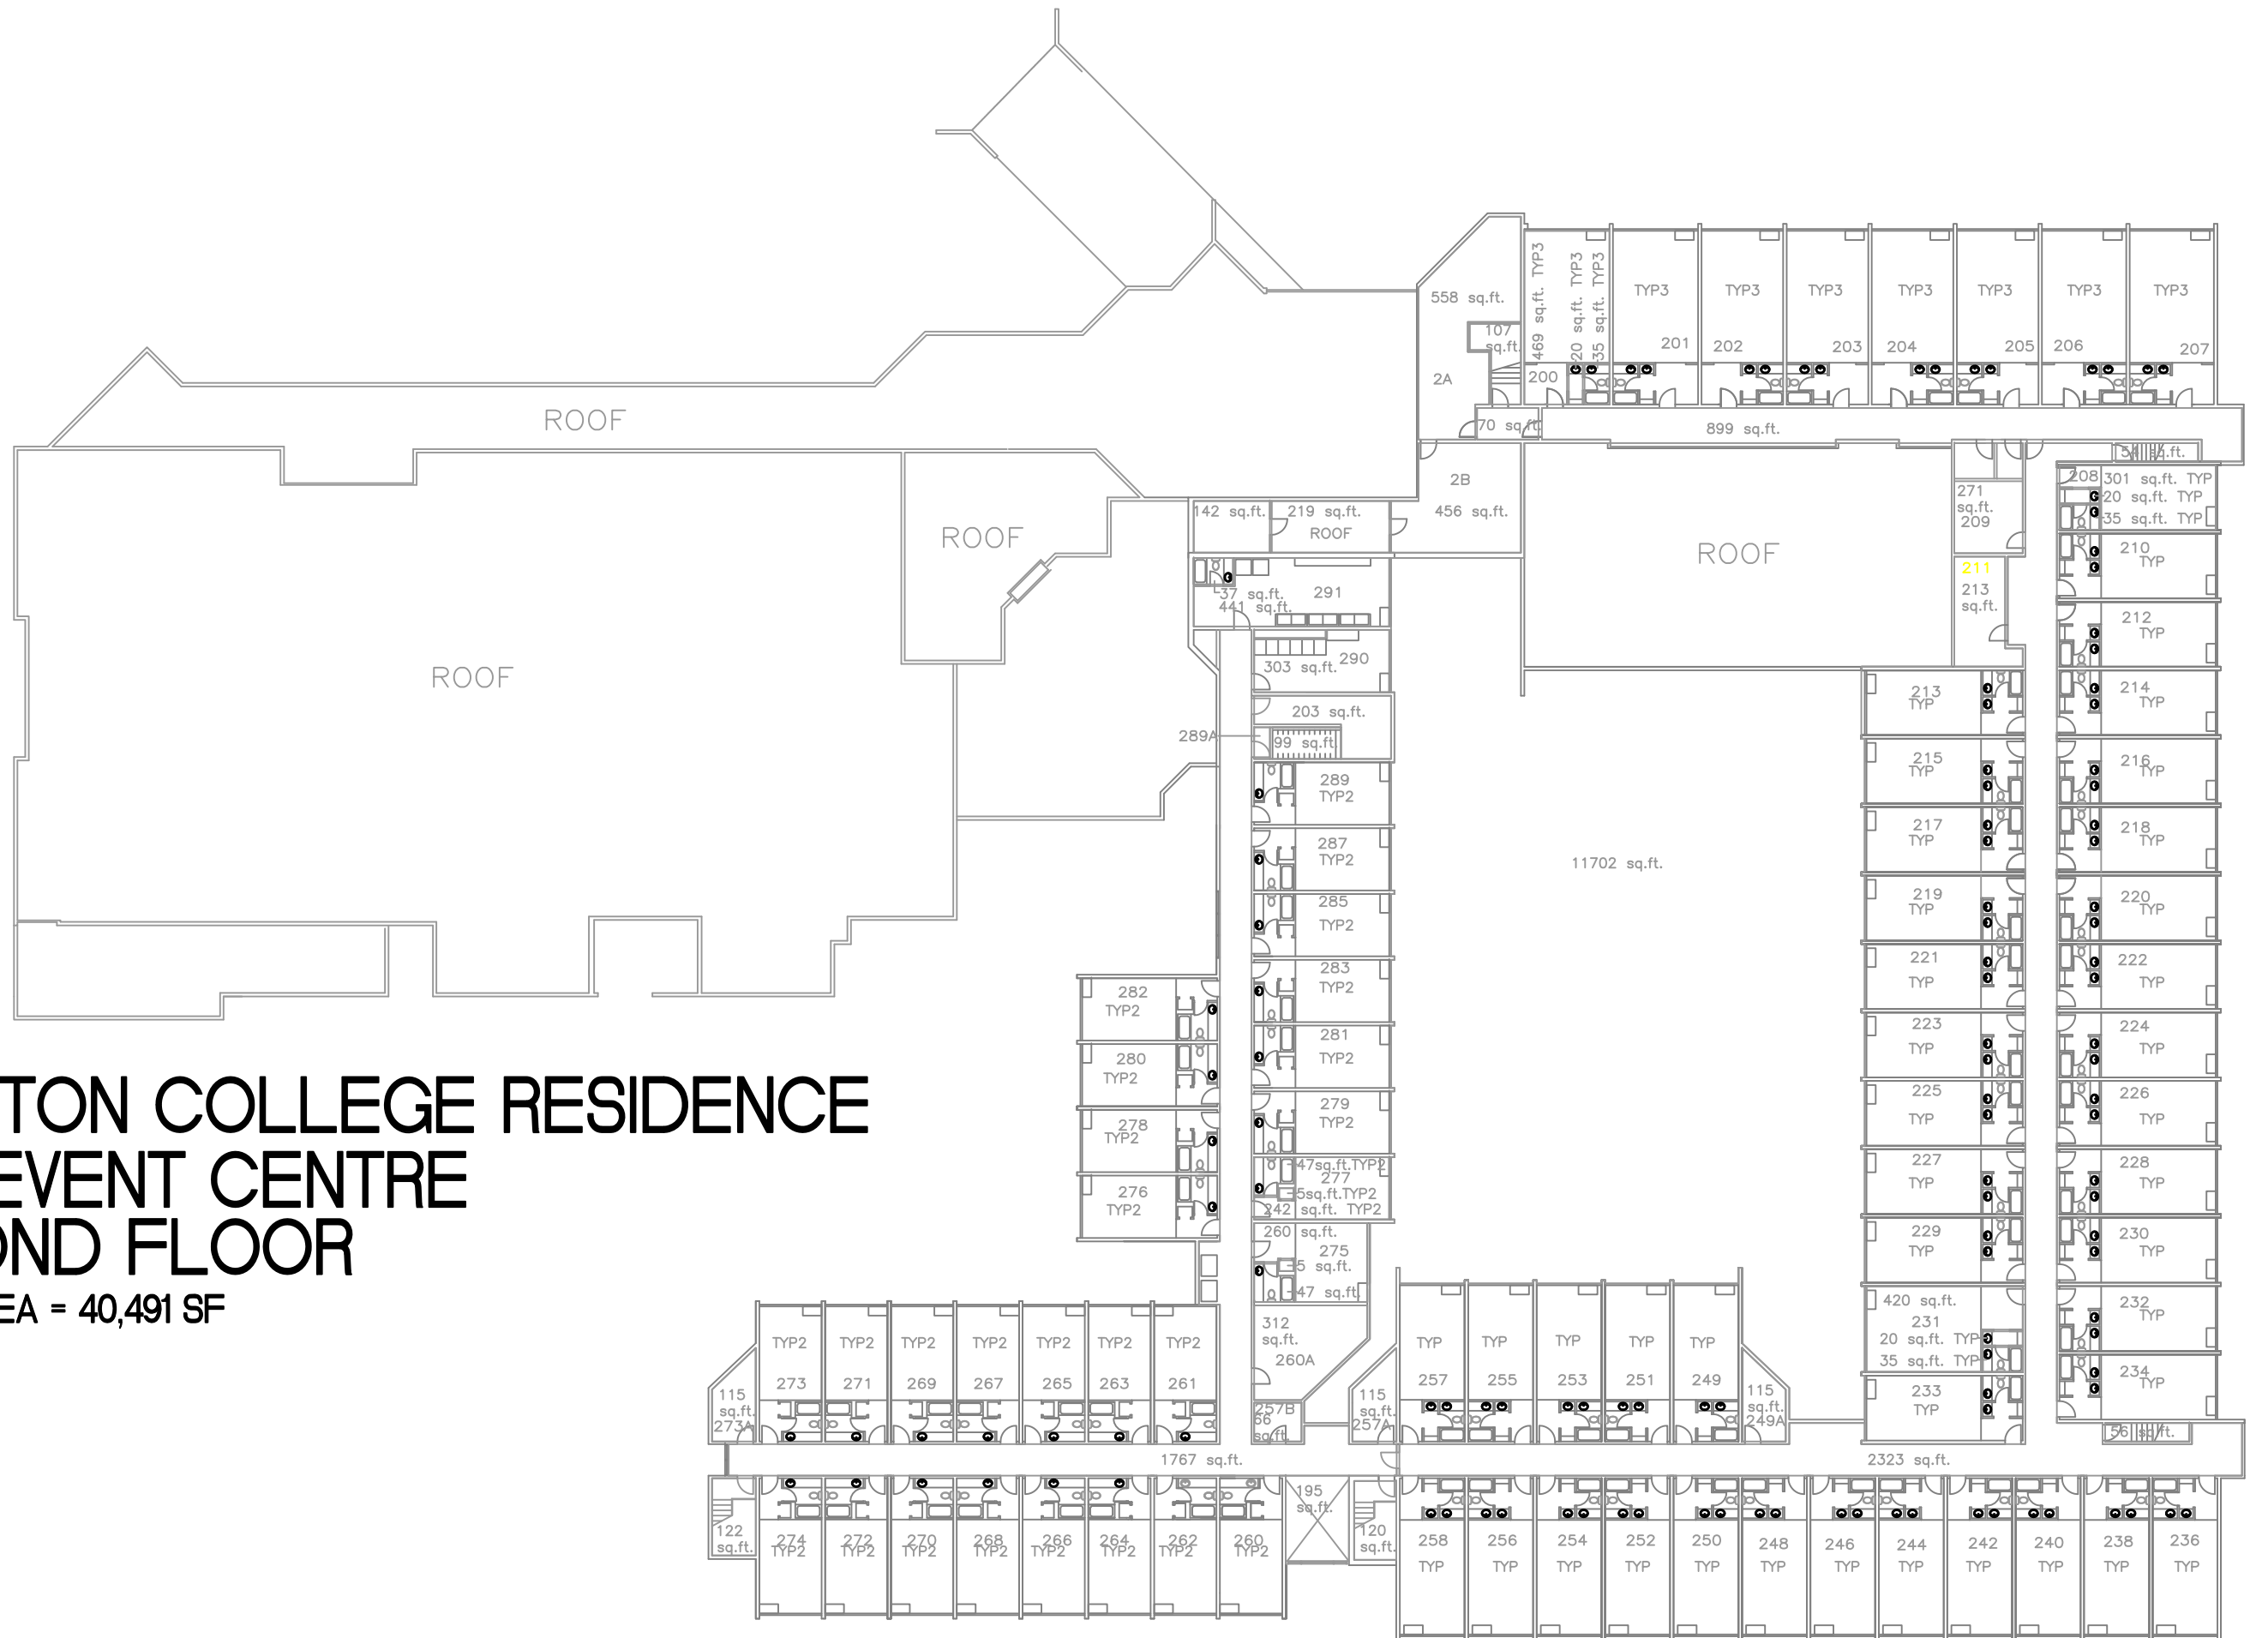

LAMBTON COLLEGE RESIDENCE AND EVENT CENTRE FIRST FLOOR

GROSS AREA = 72,506 SF

**LAMBTON COLLEGE RESIDENCE
AND EVENT CENTRE
SECOND FLOOR**
GROSS AREA = 40,491 SF