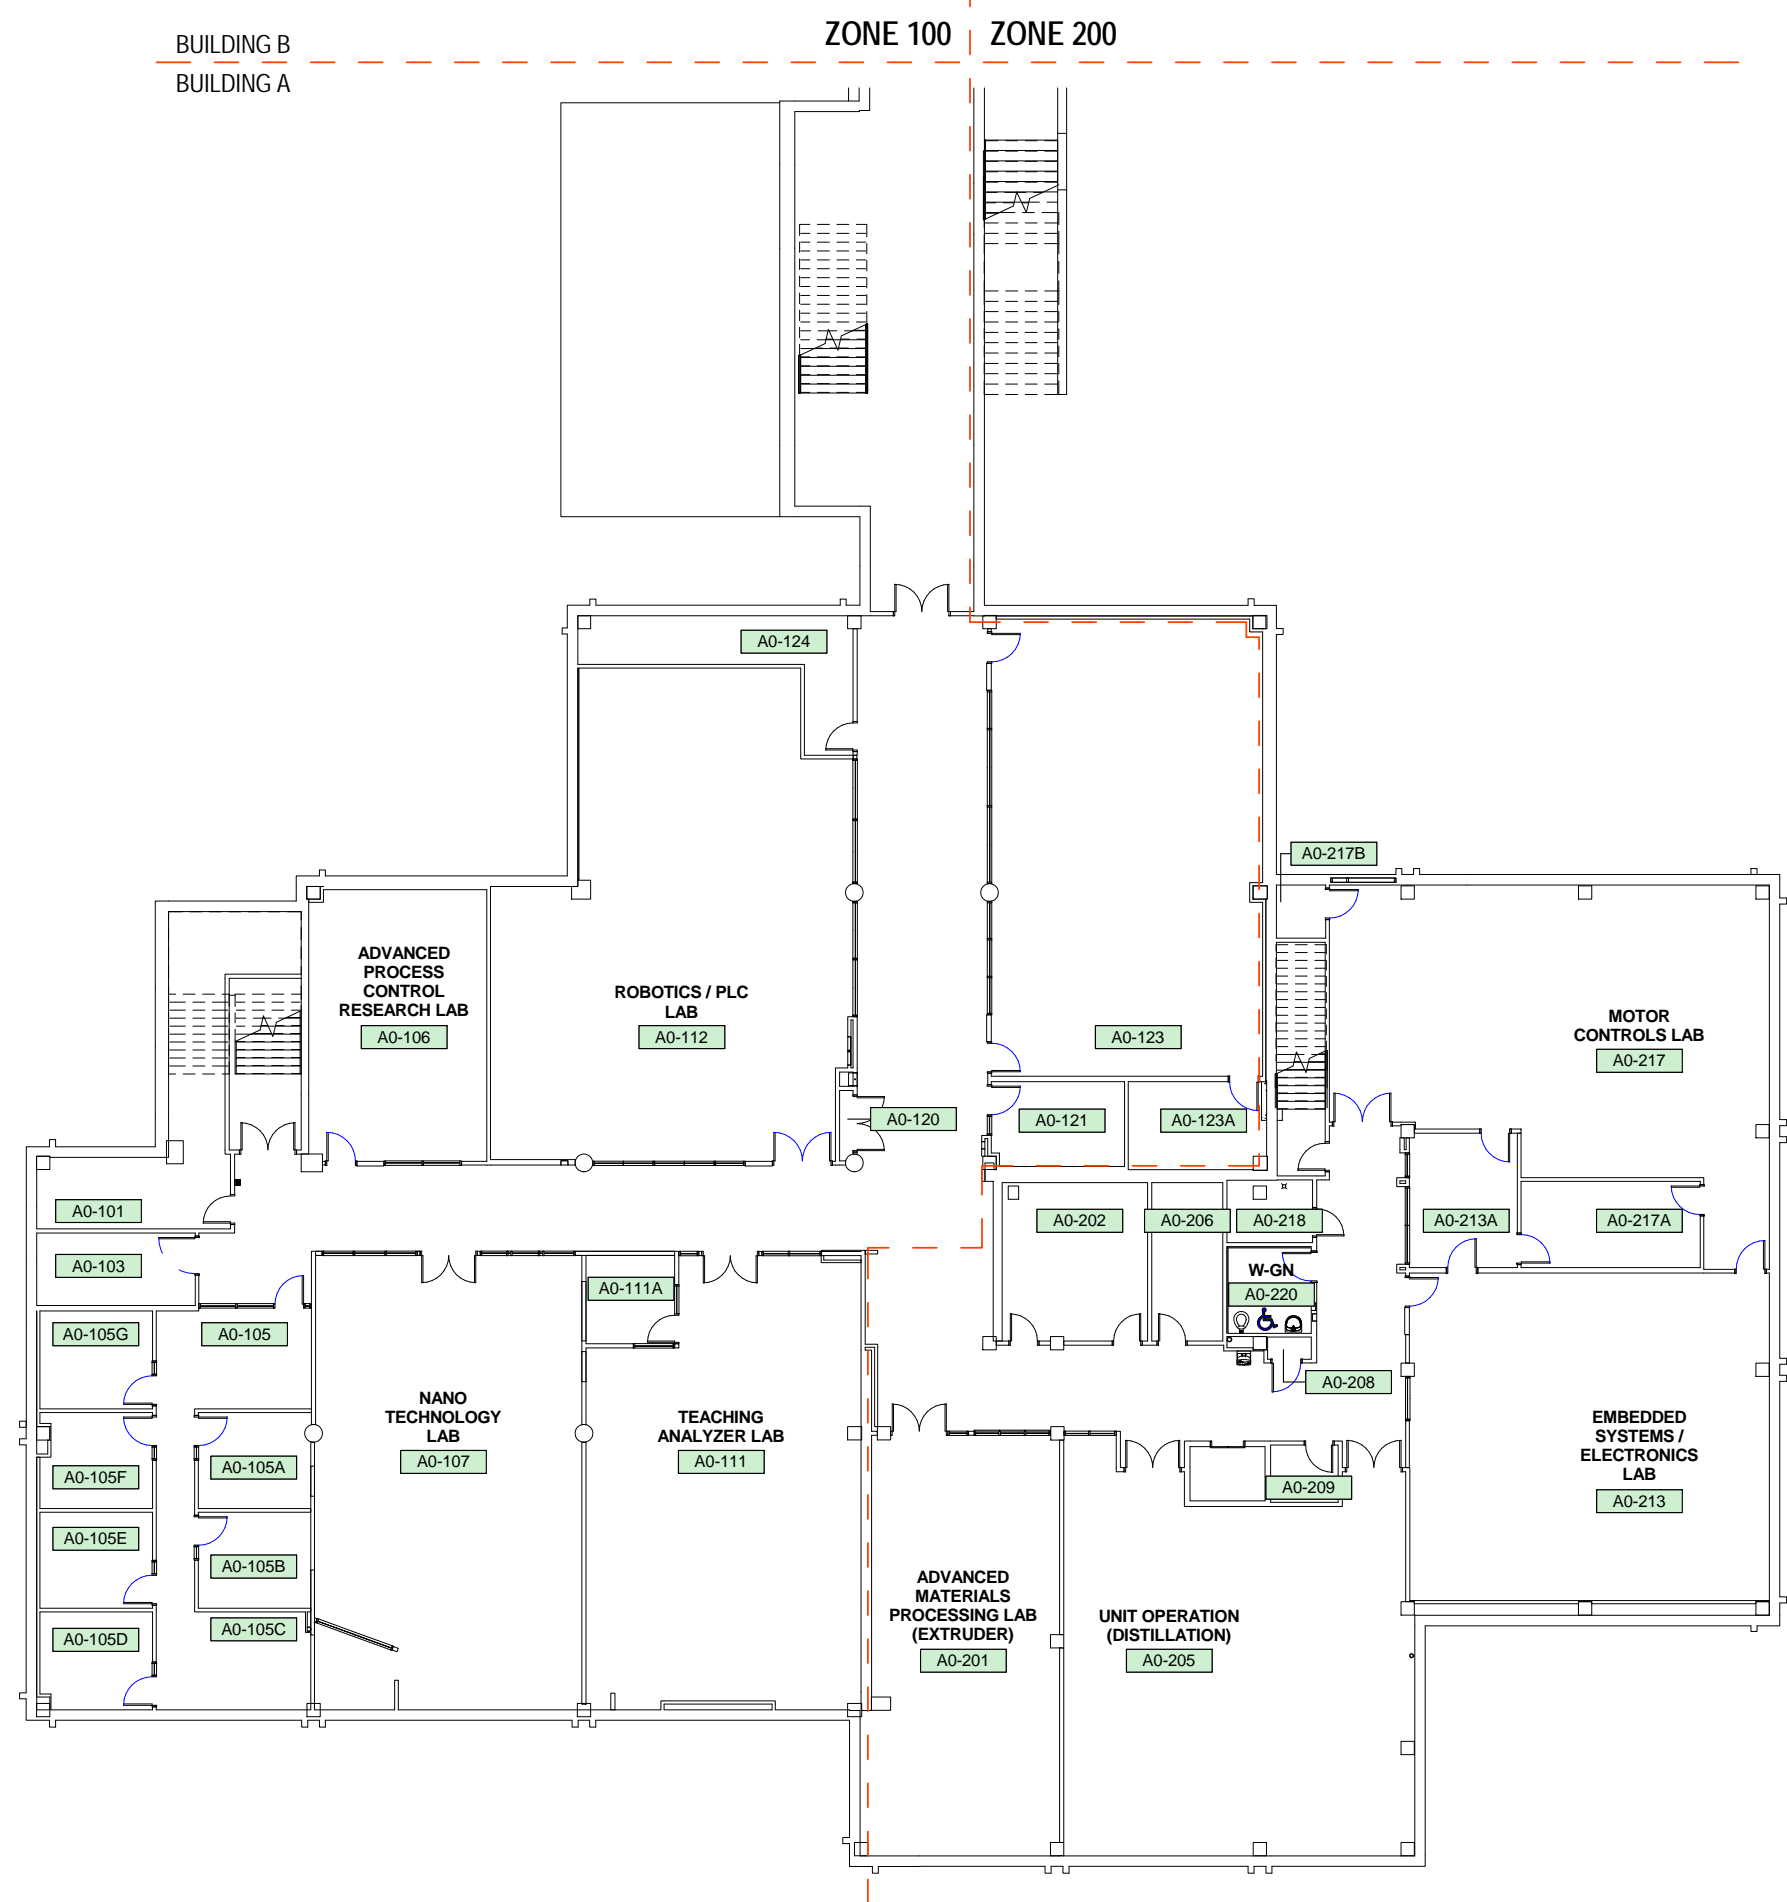

LEGEND	
W-M	MALE WASHROOM
W-F	FEMALE WASHROOM
W-GN	GENDER NEUTRAL WASHROOM
	BARRIER FREE ACCESS
- - -	ZONE INDICATOR

BUILDING B
BUILDING A

ZONE 100 ZONE 200

A

BUILDING A - LEVEL 0

LEGEND	
W-M	MALE WASHROOM
W-F	FEMALE WASHROOM
W-GN	GENDER NEUTRAL WASHROOM
	BARRIER FREE ACCESS
- - -	ZONE INDICATOR

A

BUILDING A - LEVEL 1

BUILDING B
BUILDING A

ZONE 100 | ZONE 200

LEGEND	
W-M	MALE WASHROOM
W-F	FEMALE WASHROOM
W-GN	GENDER NEUTRAL WASHROOM
	BARRIER FREE ACCESS
- - -	ZONE INDICATOR

A

BUILDING A - LEVEL 2