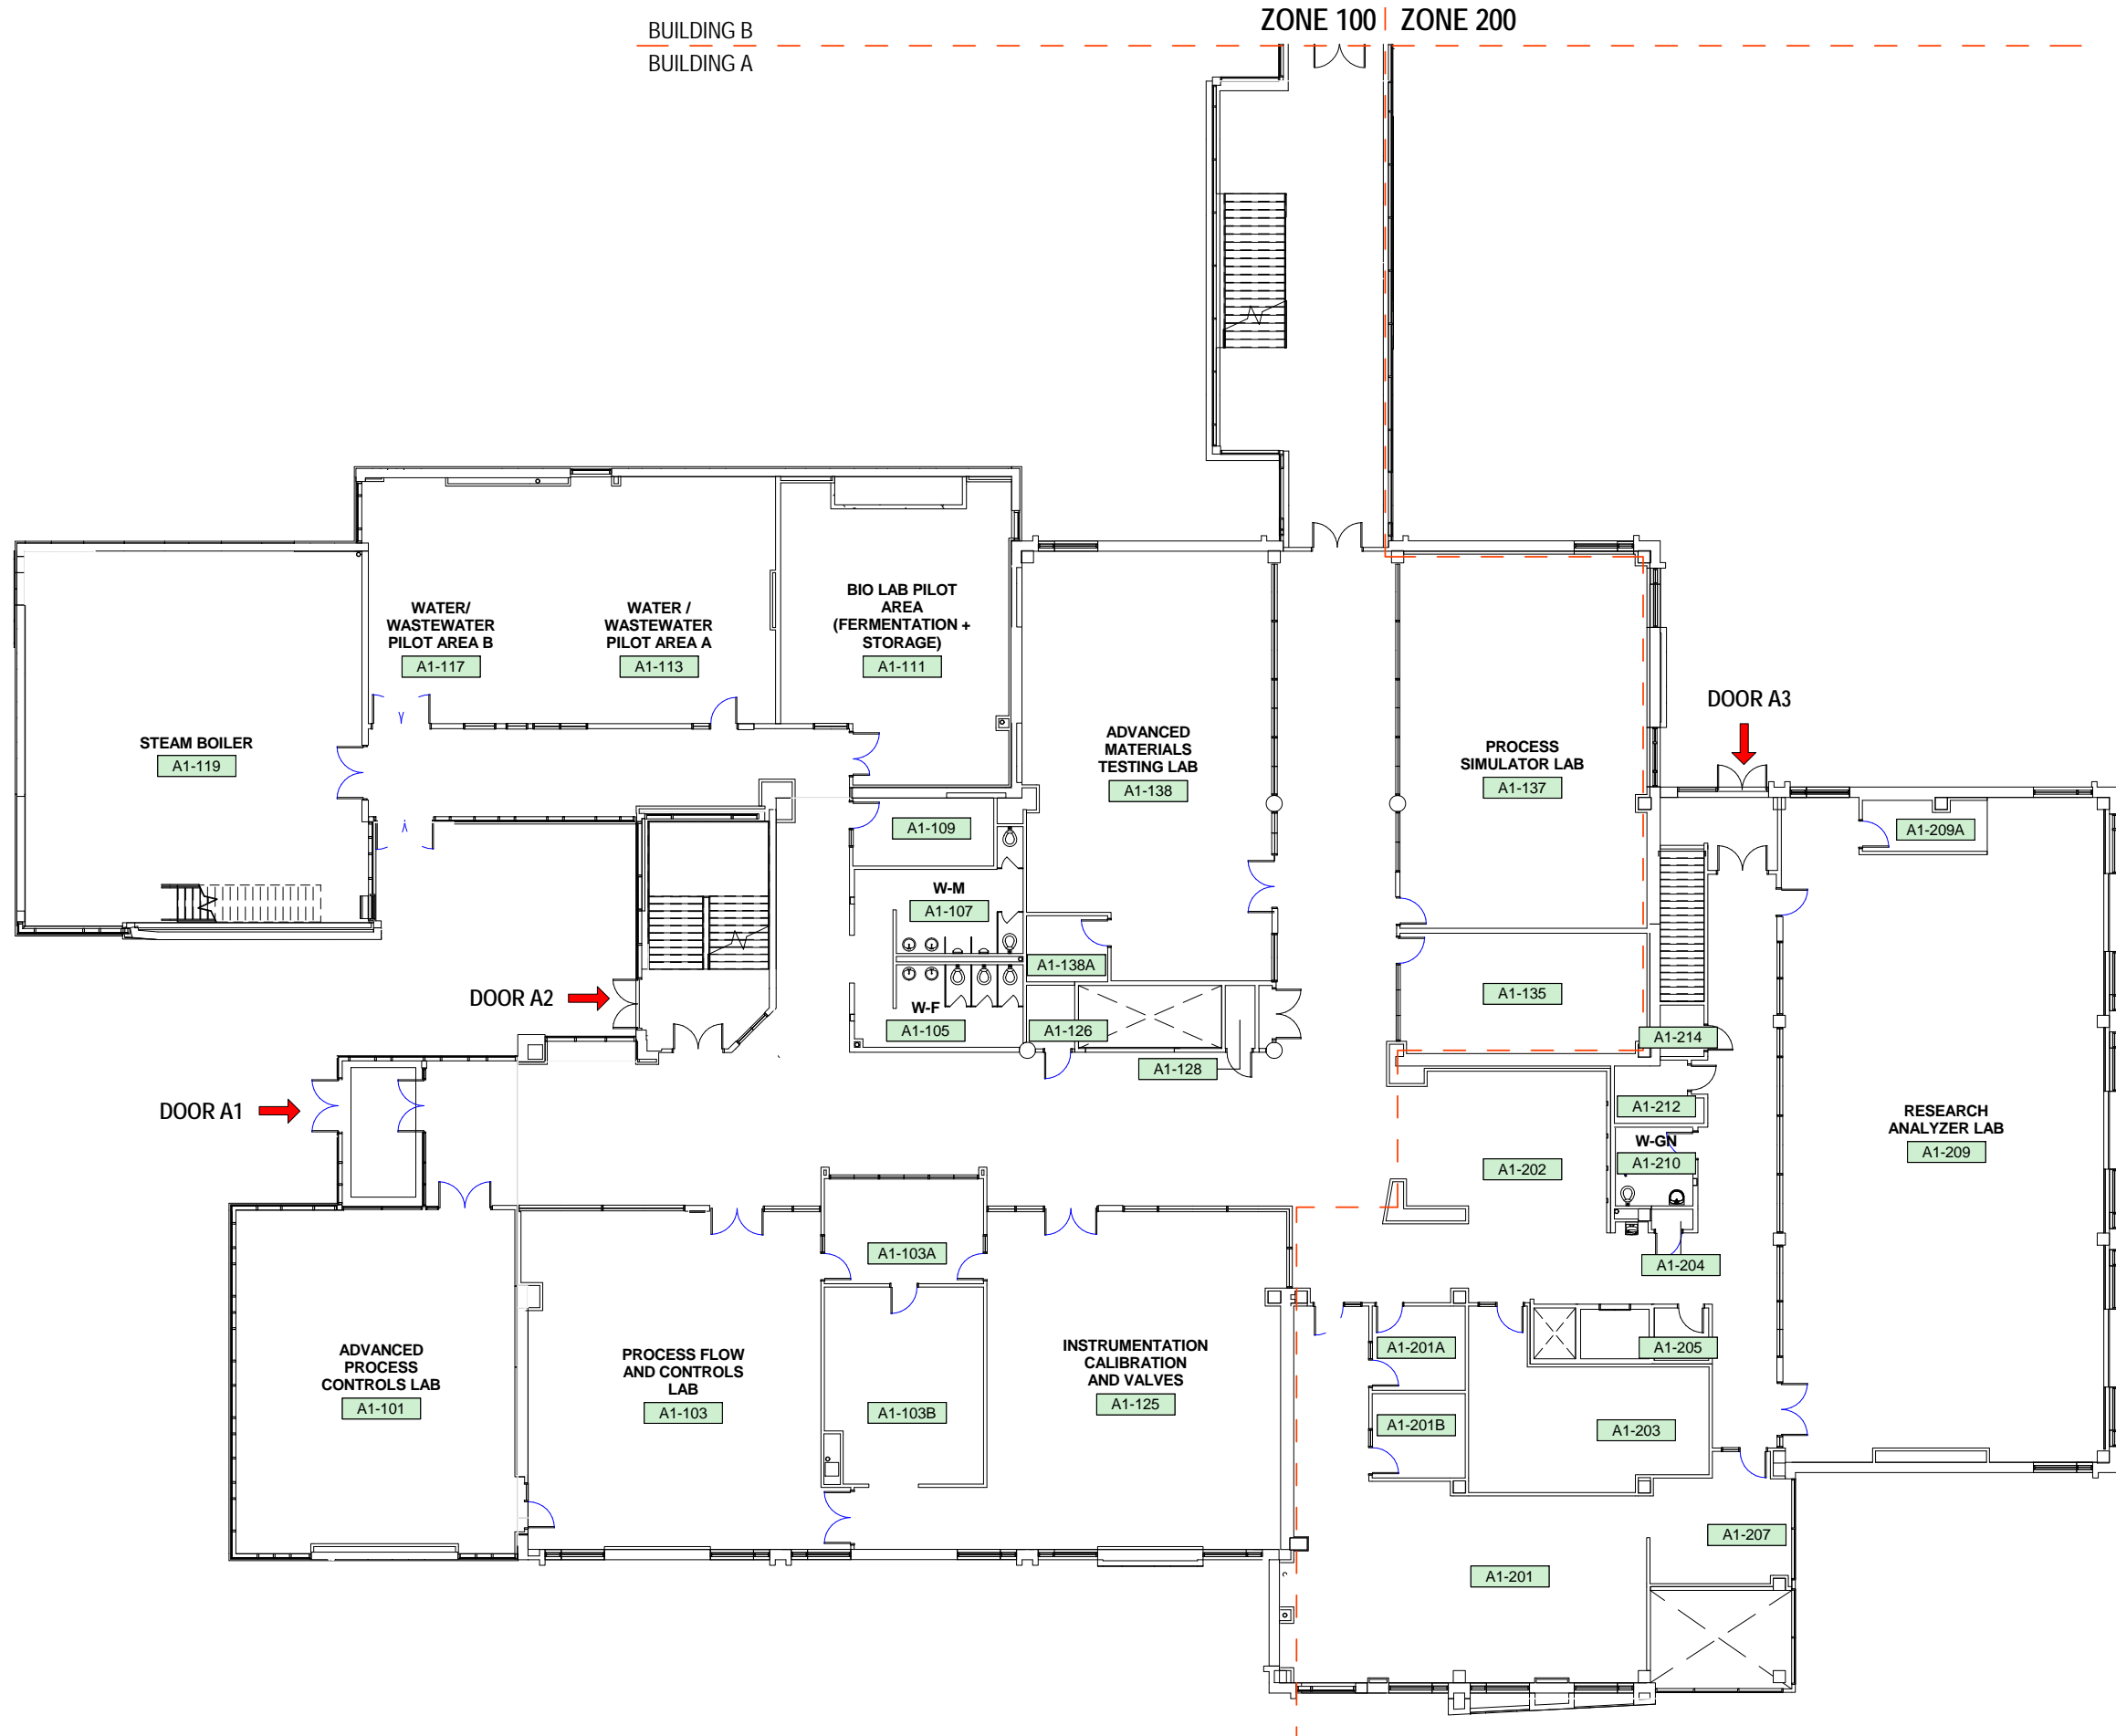

LEGEND	
W-M	MALE WASHROOM
W-F	FEMALE WASHROOM
W-GN	GENDER NEUTRAL WASHROOM
	BARRIER FREE ACCESS
- - -	ZONE INDICATOR

BUILDING B
BUILDING A

ZONE 100 ZONE 200

A

BUILDING A - LEVEL 0

LEGEND	
W-M	MALE WASHROOM
W-F	FEMALE WASHROOM
W-GN	GENDER NEUTRAL WASHROOM
	BARRIER FREE ACCESS
- - -	ZONE INDICATOR

A

BUILDING A - LEVEL 1

BUILDING B
BUILDING A

ZONE 100 | ZONE 200

LEGEND	
W-M	MALE WASHROOM
W-F	FEMALE WASHROOM
W-GN	GENDER NEUTRAL WASHROOM
	BARRIER FREE ACCESS
- - -	ZONE INDICATOR

A

BUILDING A - LEVEL 2