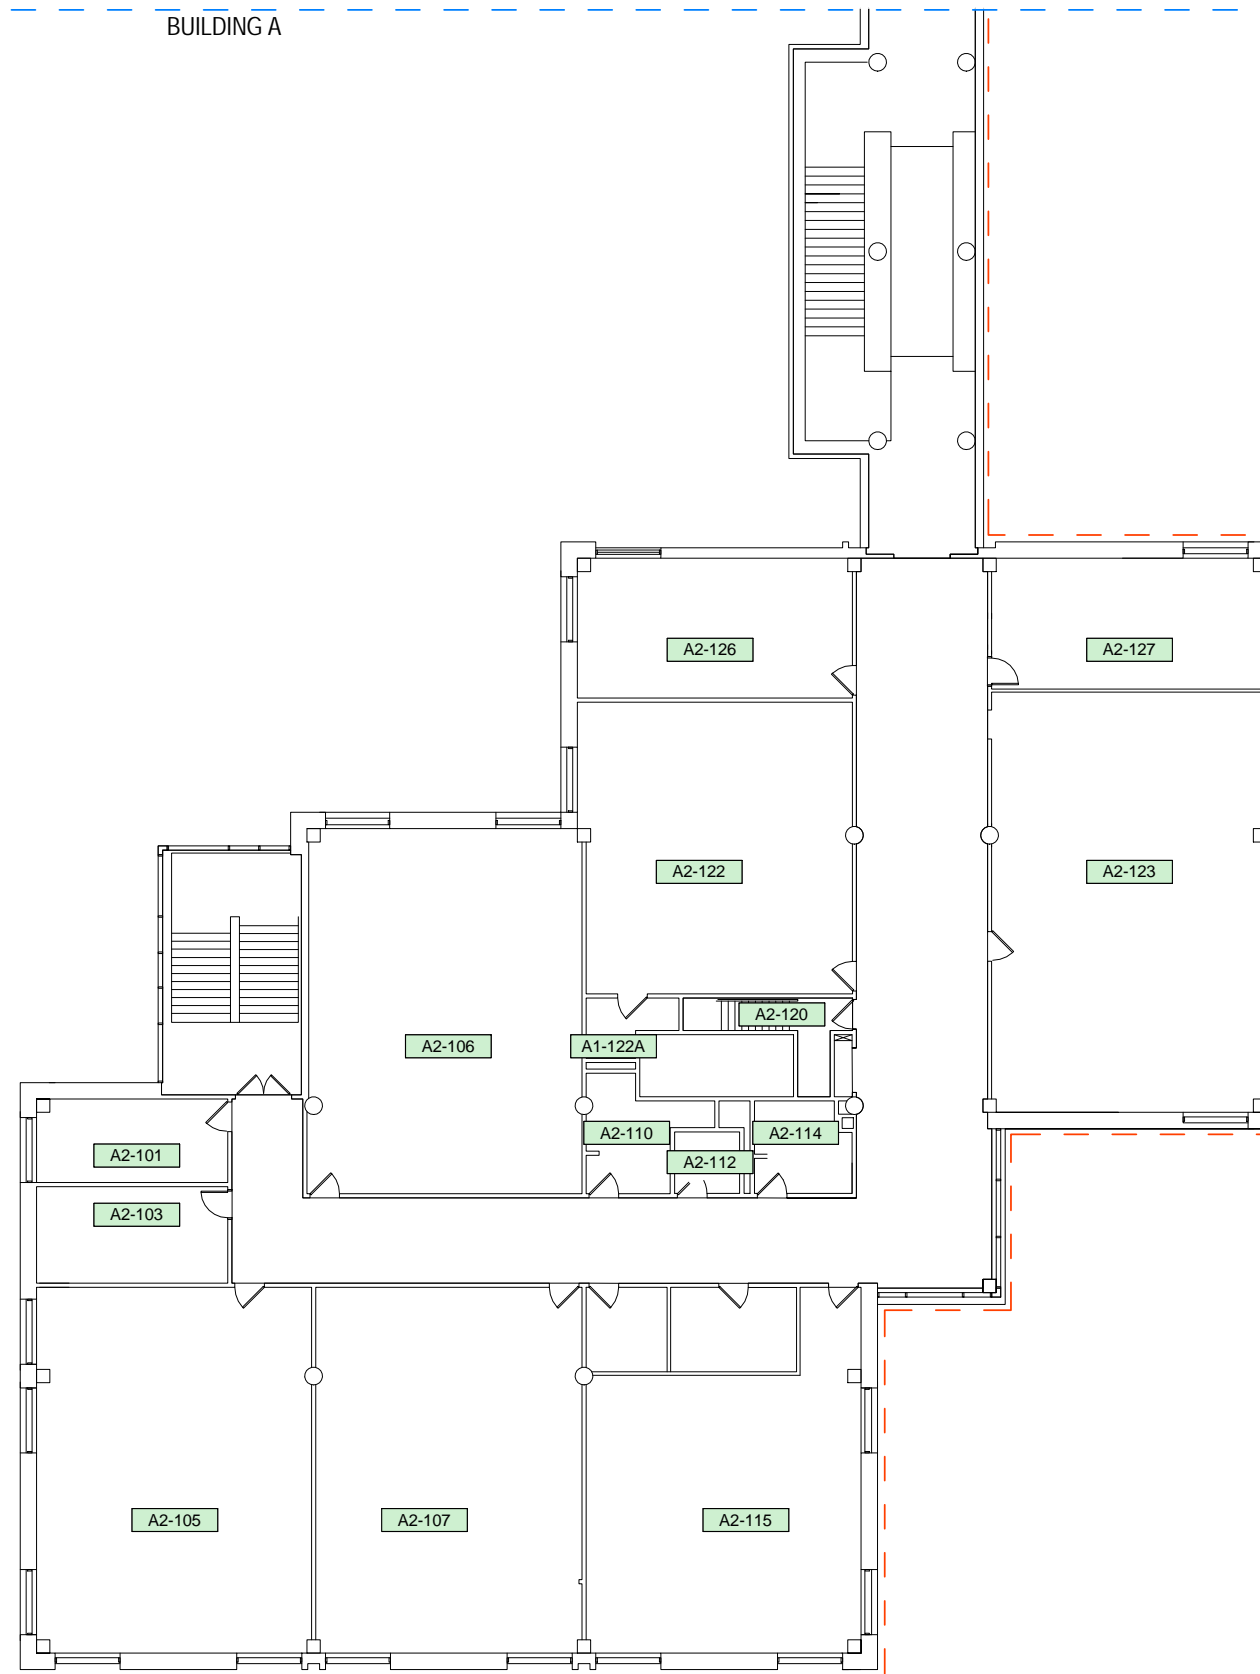

LEGEND	
W-M	MALE WASHROOM
W-F	FEMALE WASHROOM
W-GN	GENDER NEUTRAL WASHROOM
	BARRIER FREE ACCESS
- - -	ZONE INDICATOR

BUILDING B
BUILDING A

ZONE 100 ZONE 200

A

BUILDING A - LEVEL 0

LEGEND	
W-M	MALE WASHROOM
W-F	FEMALE WASHROOM
W-GN	GENDER NEUTRAL WASHROOM
	BARRIER FREE ACCESS
- - -	ZONE INDICATOR

A

BUILDING A - LEVEL 1

BUILDING B
BUILDING A

ZONE 100 | ZONE 200

LEGEND	
W-M	MALE WASHROOM
W-F	FEMALE WASHROOM
W-GN	GENDER NEUTRAL WASHROOM
	BARRIER FREE ACCESS
- - -	ZONE INDICATOR

A

BUILDING A - LEVEL 2