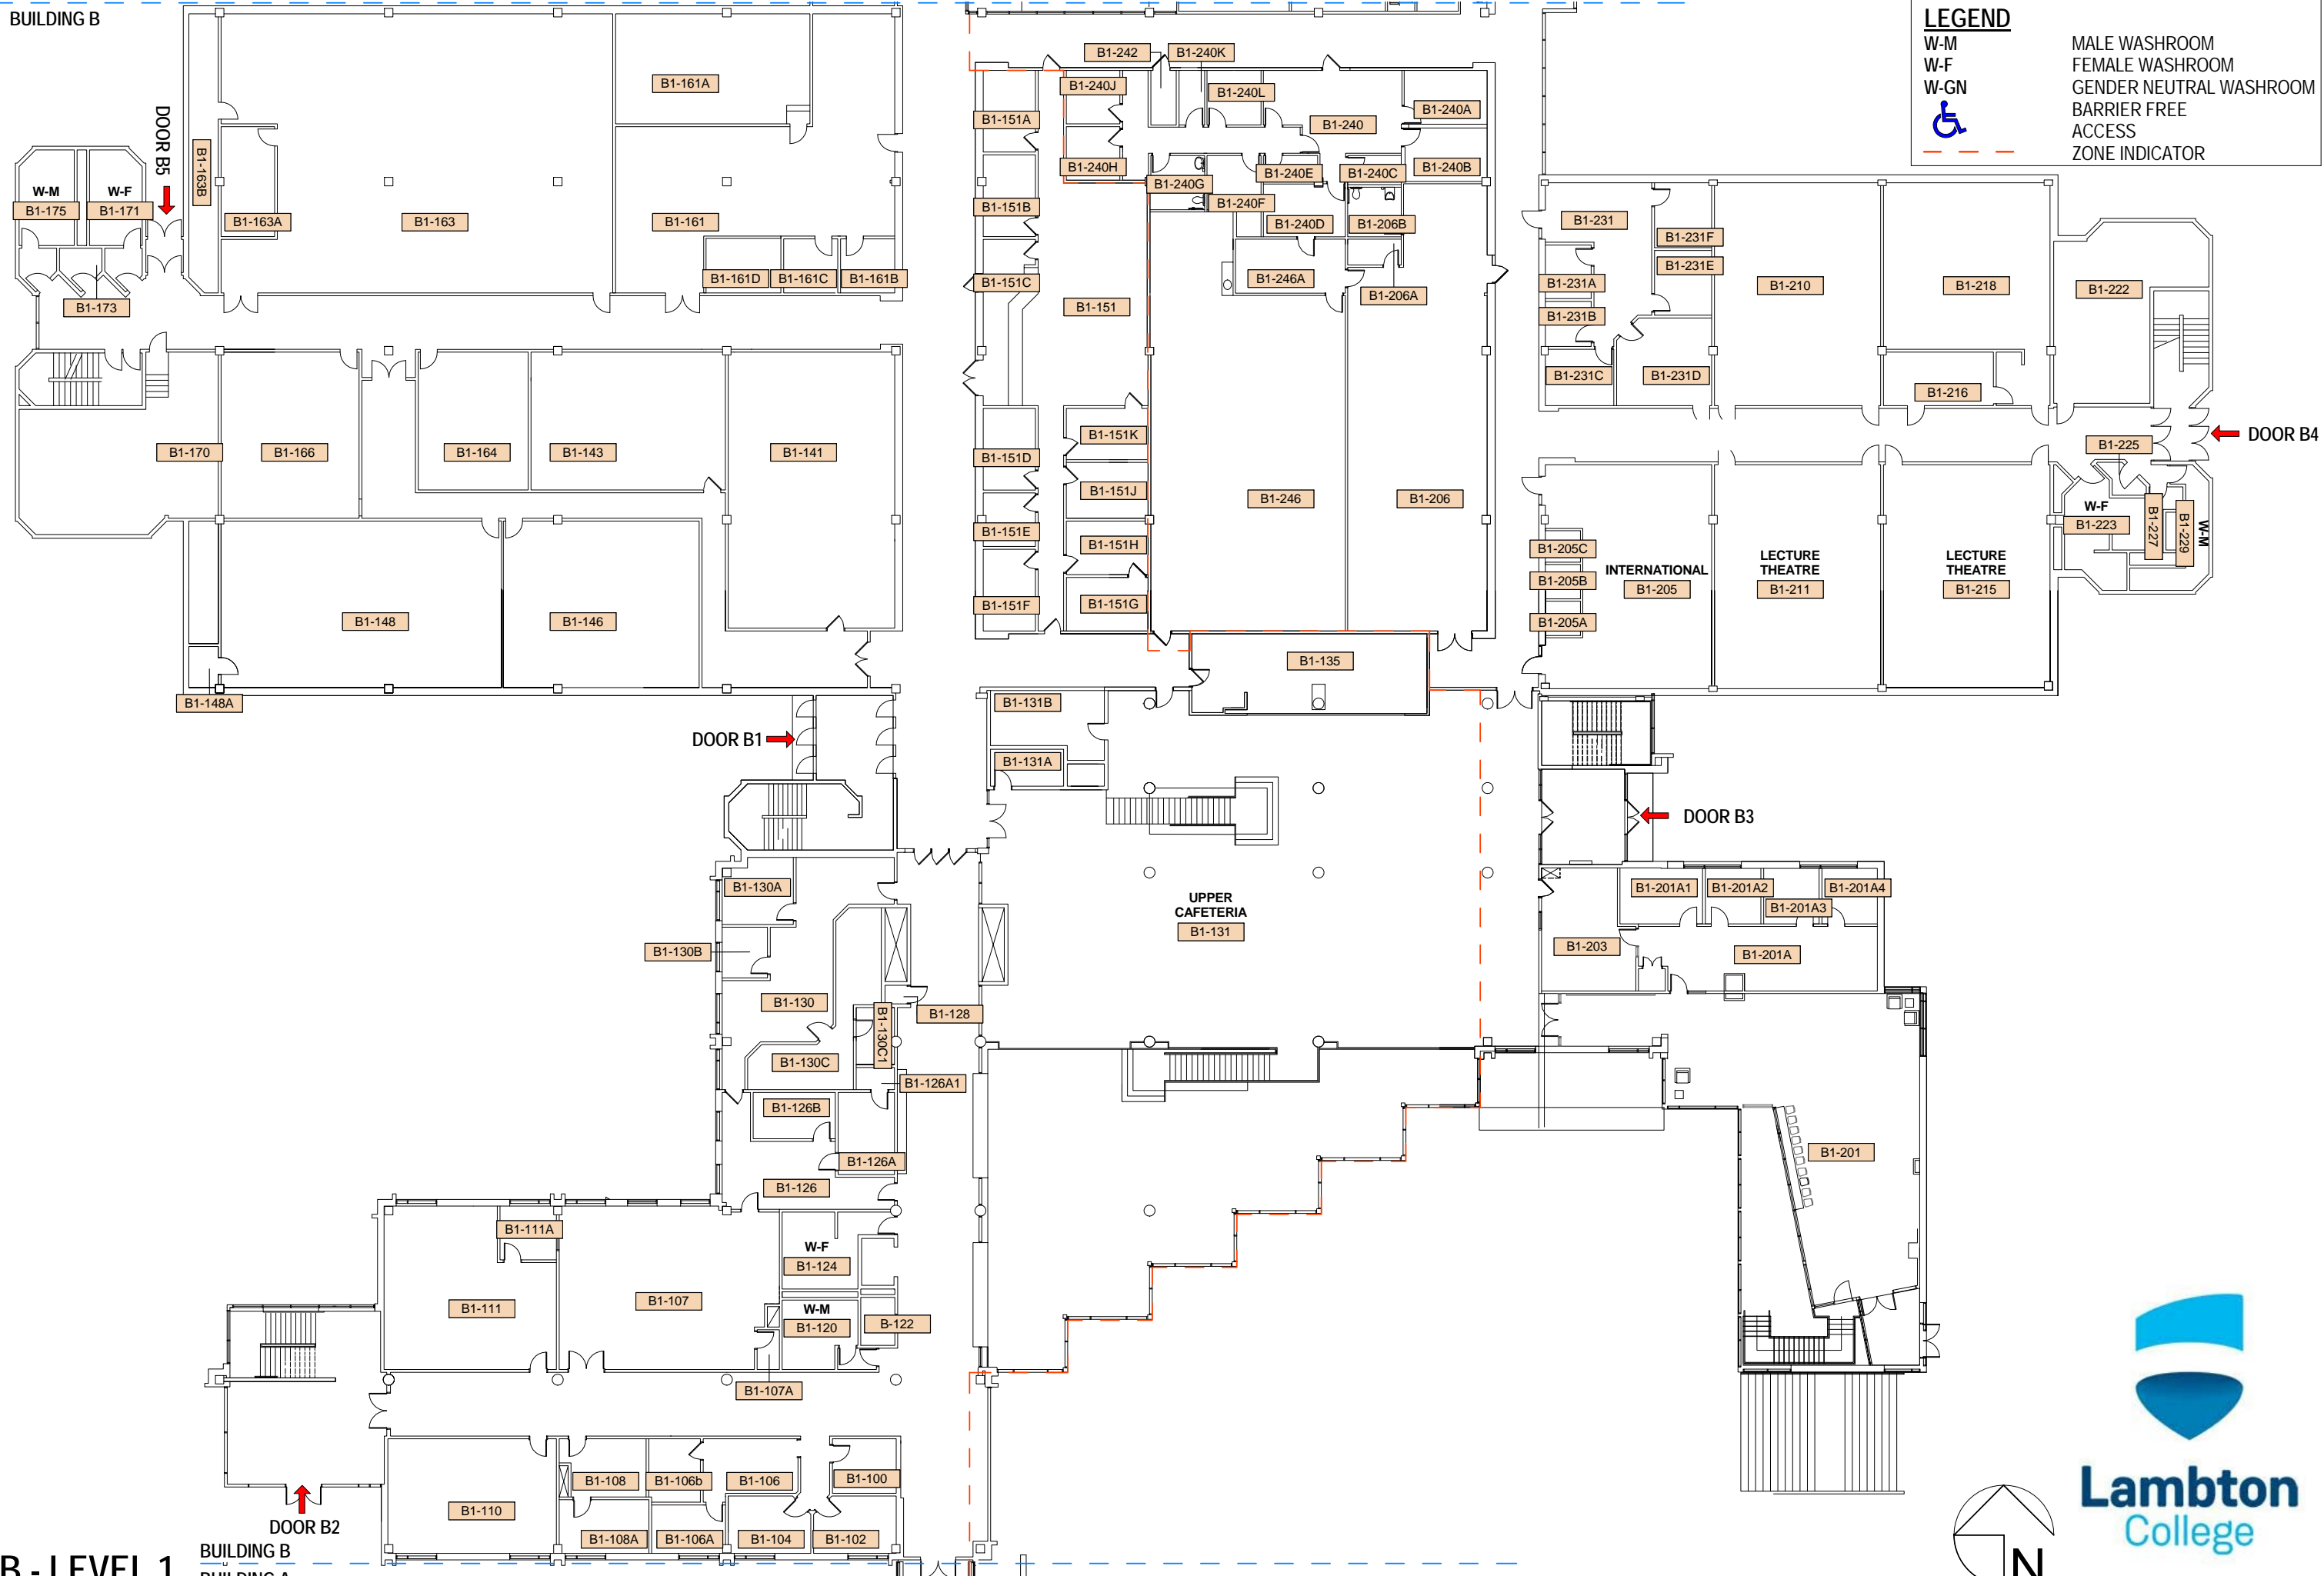

BUILDING C  
BUILDING B

| LEGEND |                         |
|--------|-------------------------|
| W-M    | MALE WASHROOM           |
| W-F    | FEMALE WASHROOM         |
| W-GN   | GENDER NEUTRAL WASHROOM |
|        | BARRIER FREE ACCESS     |
| - - -  | ZONE INDICATOR          |

ZONE 100  
ZONE 200

B

BUILDING B - LEVEL 0

BUILDING B  
BUILDING A

BUILDING C  
BUILDING B

ZONE 100 | ZONE 200

**LEGEND**

- W-M MALE WASHROOM
- W-F FEMALE WASHROOM
- W-GN GENDER NEUTRAL WASHROOM
-  BARRIER FREE ACCESS
-  ZONE INDICATOR

**B**

**BUILDING B - LEVEL 1**

BUILDING B  
BUILDING A

BUILDING C  
BUILDING B

ZONE 100 ZONE 200

**LEGEND**

|   |                         |
|---|-------------------------|
| W-M   | MALE WASHROOM           |
| W-F   | FEMALE WASHROOM         |
| W-GN  | GENDER NEUTRAL WASHROOM |
|  | BARRIER FREE ACCESS     |
|  | ZONE INDICATOR          |

B

BUILDING B - LEVEL 2

BUILDING B  
BUILDING A