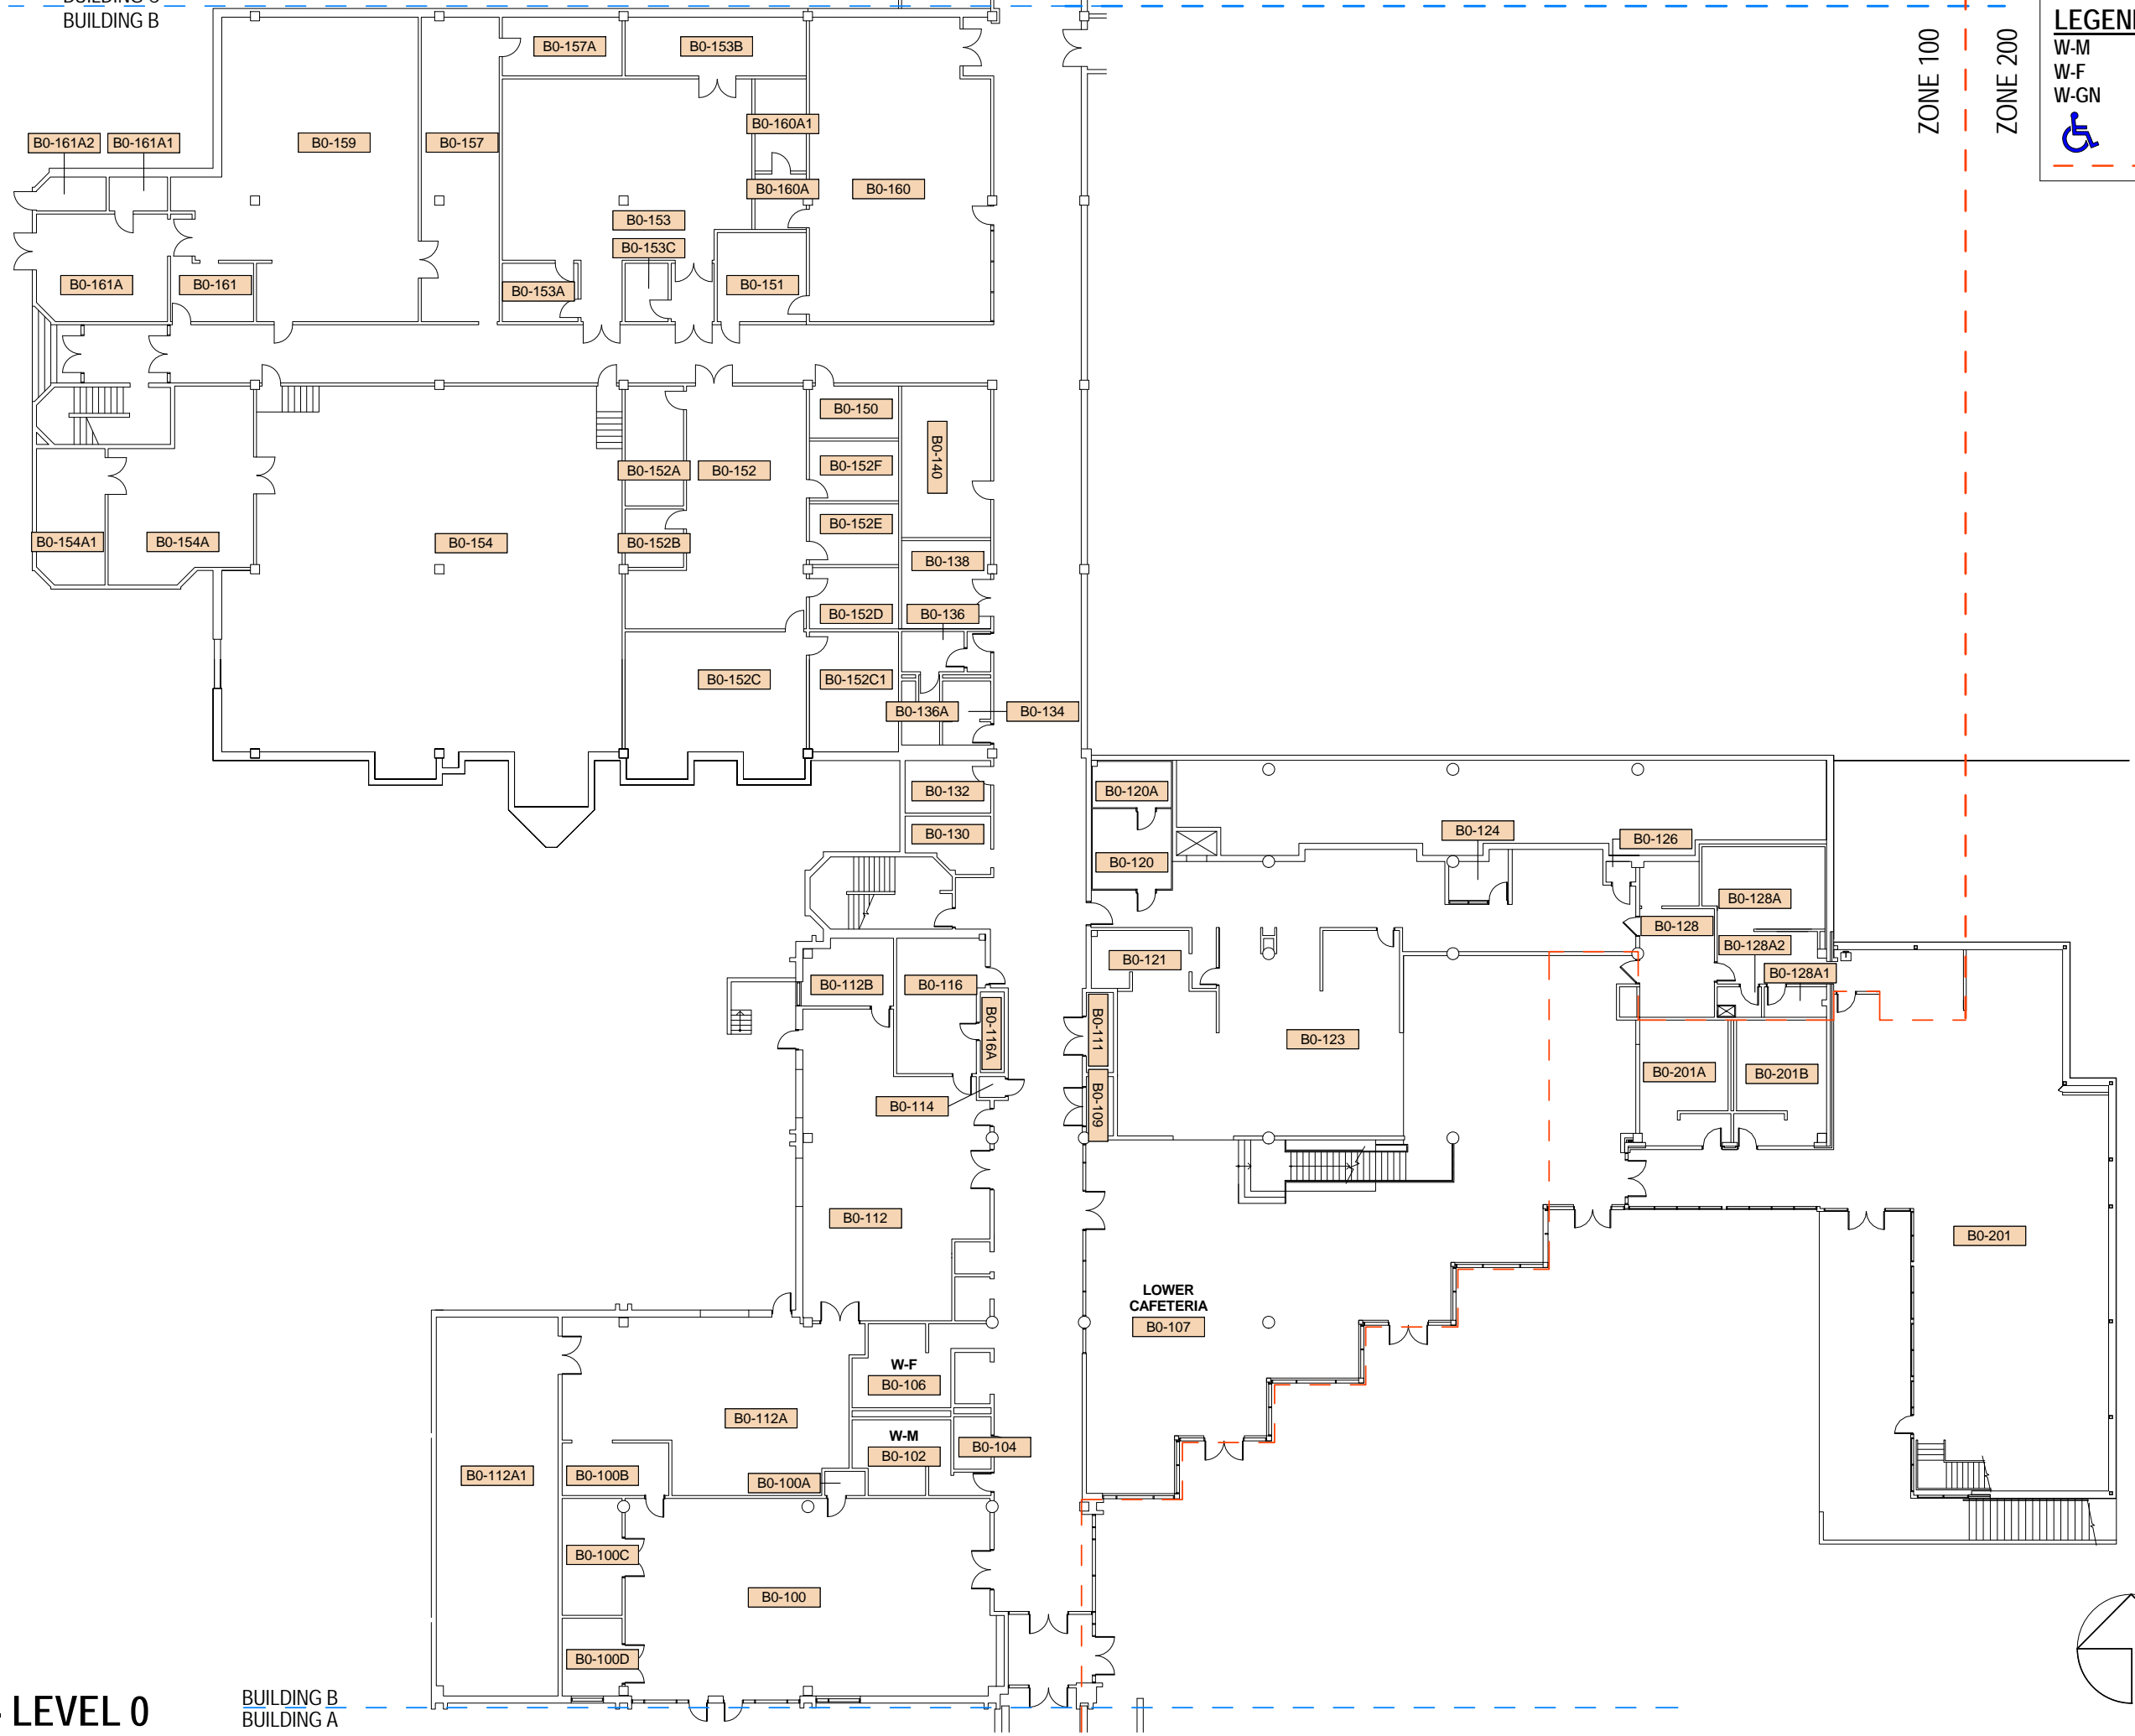

BUILDING C  
BUILDING B

| LEGEND |                         |
|--------|-------------------------|
| W-M    | MALE WASHROOM           |
| W-F    | FEMALE WASHROOM         |
| W-GN   | GENDER NEUTRAL WASHROOM |
|        | BARRIER FREE ACCESS     |
| - - -  | ZONE INDICATOR          |

ZONE 100  
ZONE 200

B

BUILDING B - LEVEL 0

BUILDING B  
BUILDING A

BUILDING C  
BUILDING B

ZONE 100 | ZONE 200

**LEGEND**

- W-M MALE WASHROOM
- W-F FEMALE WASHROOM
- W-GN GENDER NEUTRAL WASHROOM
-  BARRIER FREE ACCESS
-  ZONE INDICATOR

**B**

**BUILDING B - LEVEL 1**

BUILDING B  
BUILDING A

BUILDING C  
BUILDING B

ZONE 100 ZONE 200

**LEGEND**

|   |                         |
|---|-------------------------|
| W-M   | MALE WASHROOM           |
| W-F   | FEMALE WASHROOM         |
| W-GN  | GENDER NEUTRAL WASHROOM |
|  | BARRIER FREE ACCESS     |
|  | ZONE INDICATOR          |

B

BUILDING B - LEVEL 2

BUILDING B  
BUILDING A