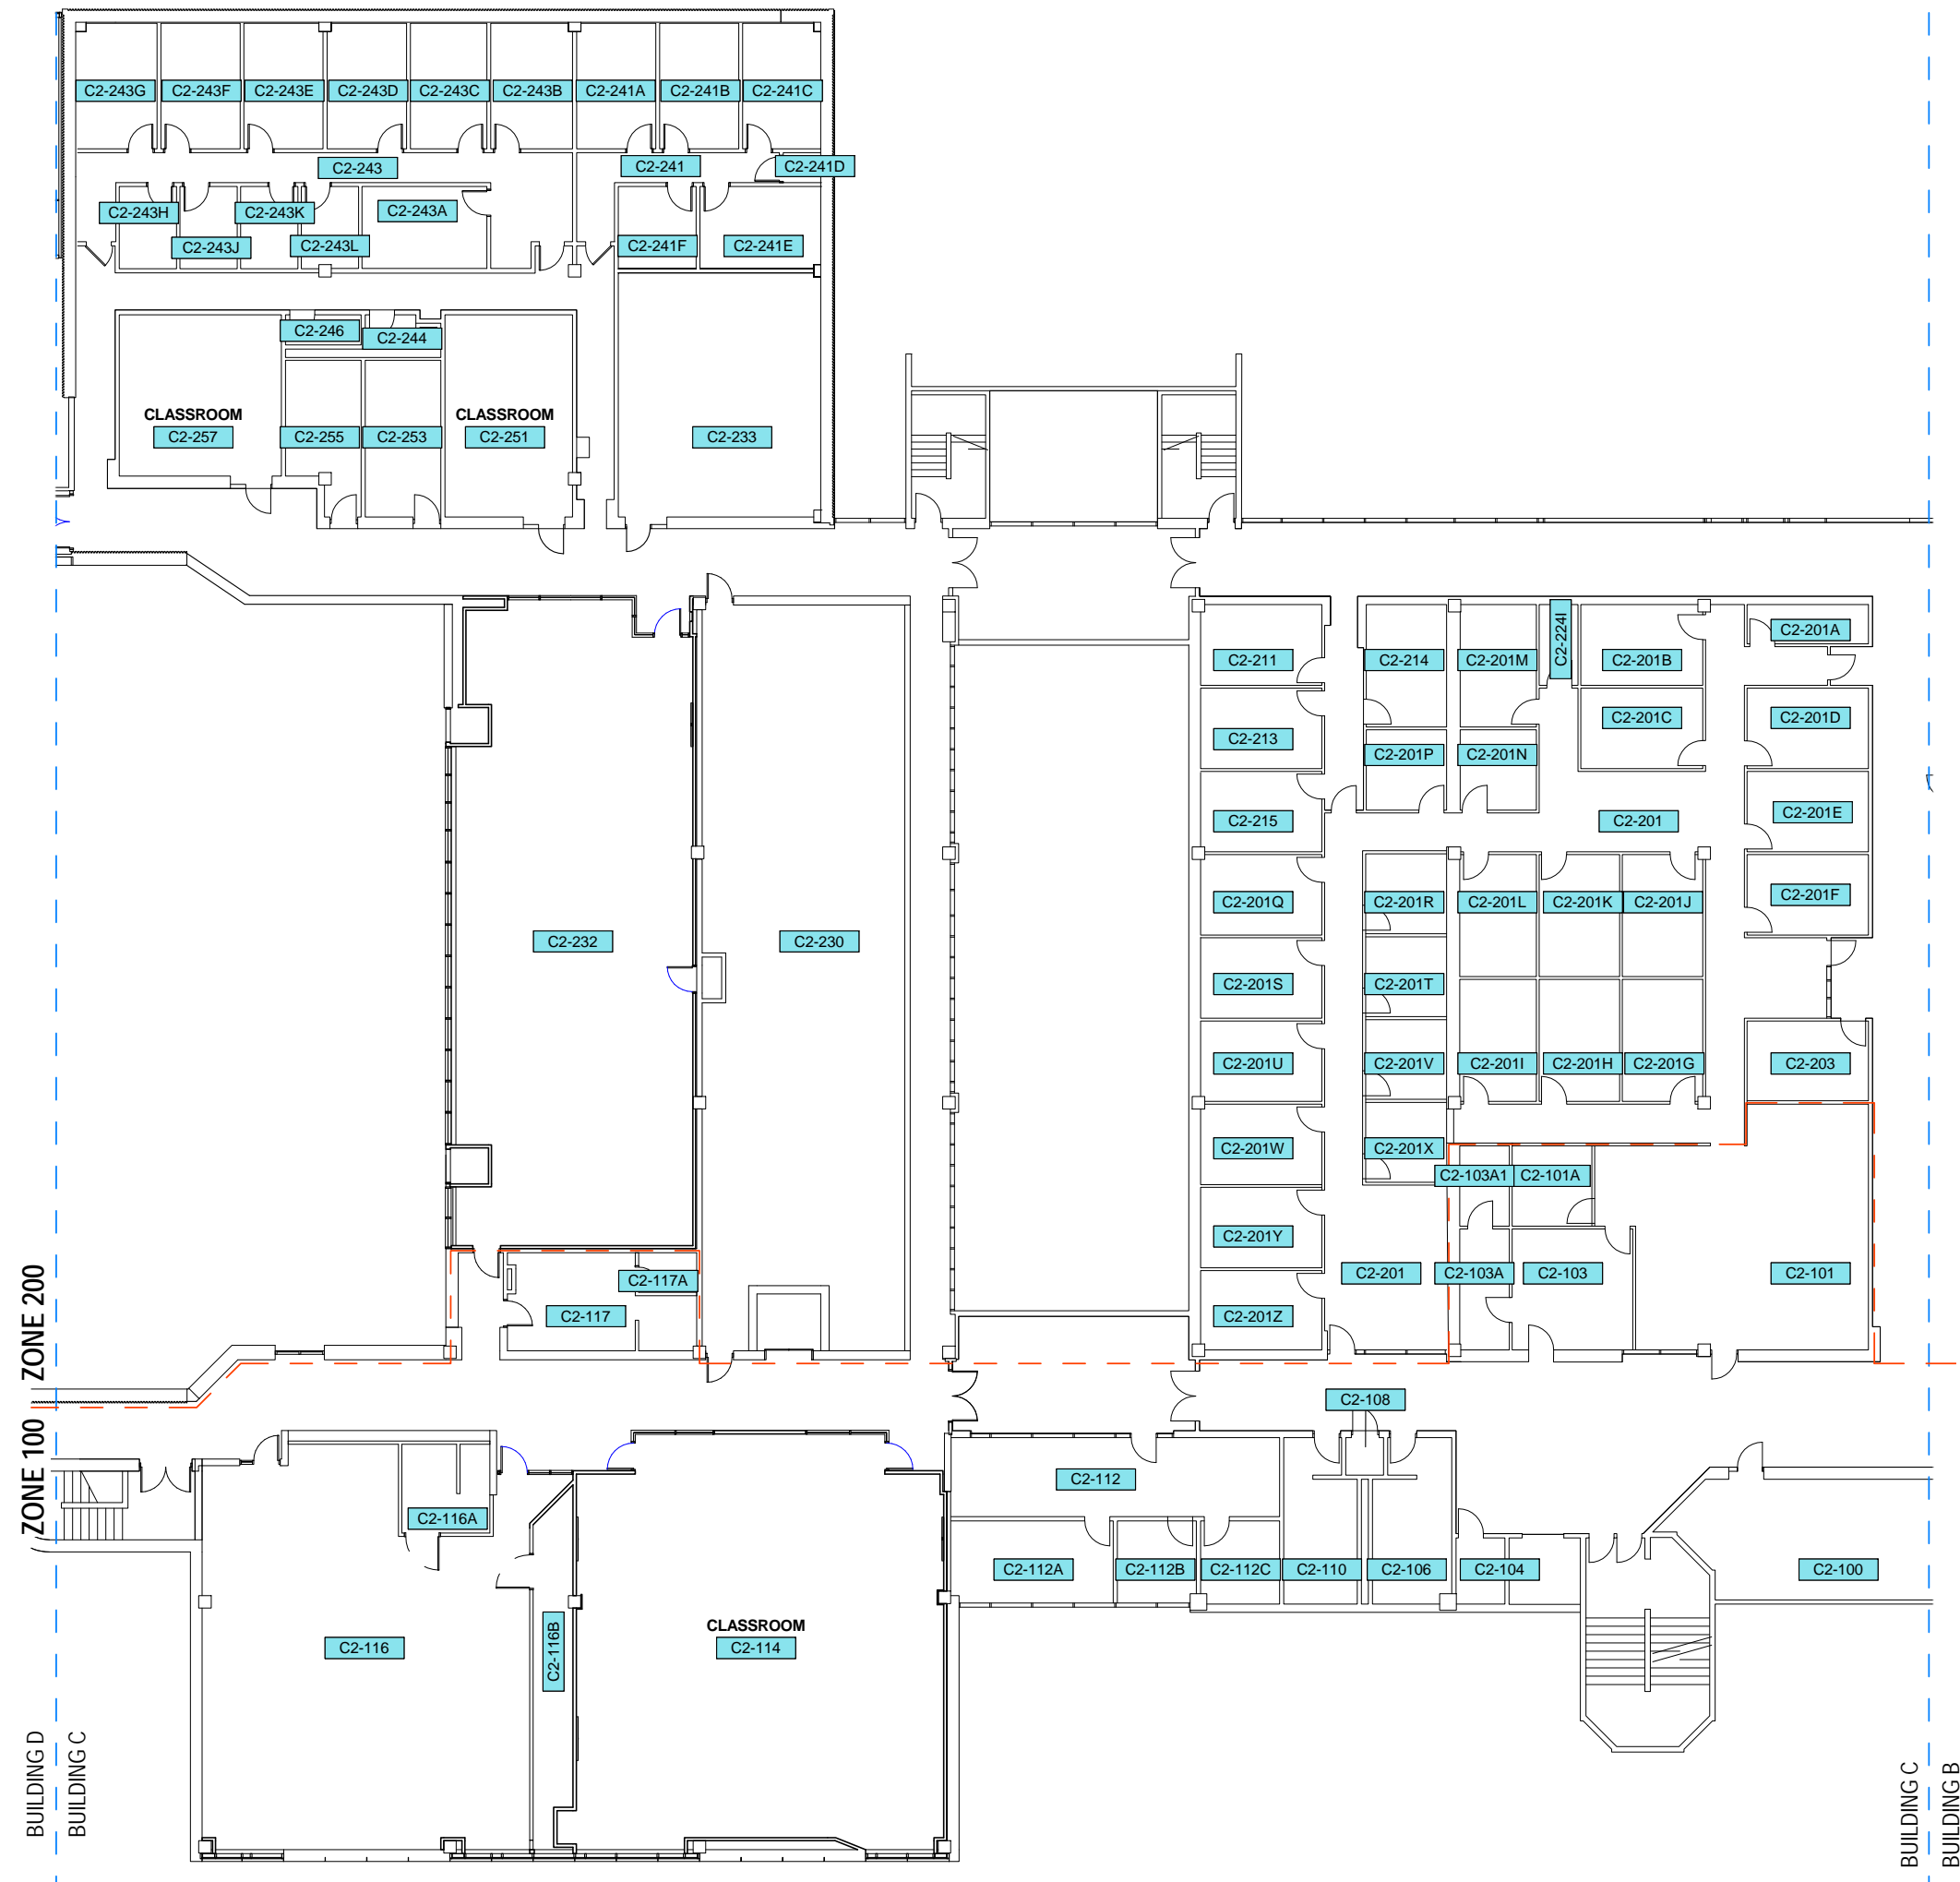

LEGEND	
W-M	MALE WASHROOM
W-F	FEMALE WASHROOM
W-GN	GENDER NEUTRAL WASHROOM
	BARRIER FREE ACCESS
	ZONE INDICATOR

C

BUILDING C - LEVEL 0

BUILDING D
BUILDING C

BUILDING C
BUILDING B

LEGEND	
W-M	MALE WASHROOM
W-F	FEMALE WASHROOM
W-GN	GENDER NEUTRAL WASHROOM
	BARRIER FREE ACCESS
- - -	ZONE INDICATOR

C
BUILDING C - LEVEL 1

LEGEND	
W-M	MALE WASHROOM
W-F	FEMALE WASHROOM
W-GN	GENDER NEUTRAL WASHROOM
	BARRIER FREE ACCESS
	ZONE INDICATOR

C

BUILDING C - LEVEL 2