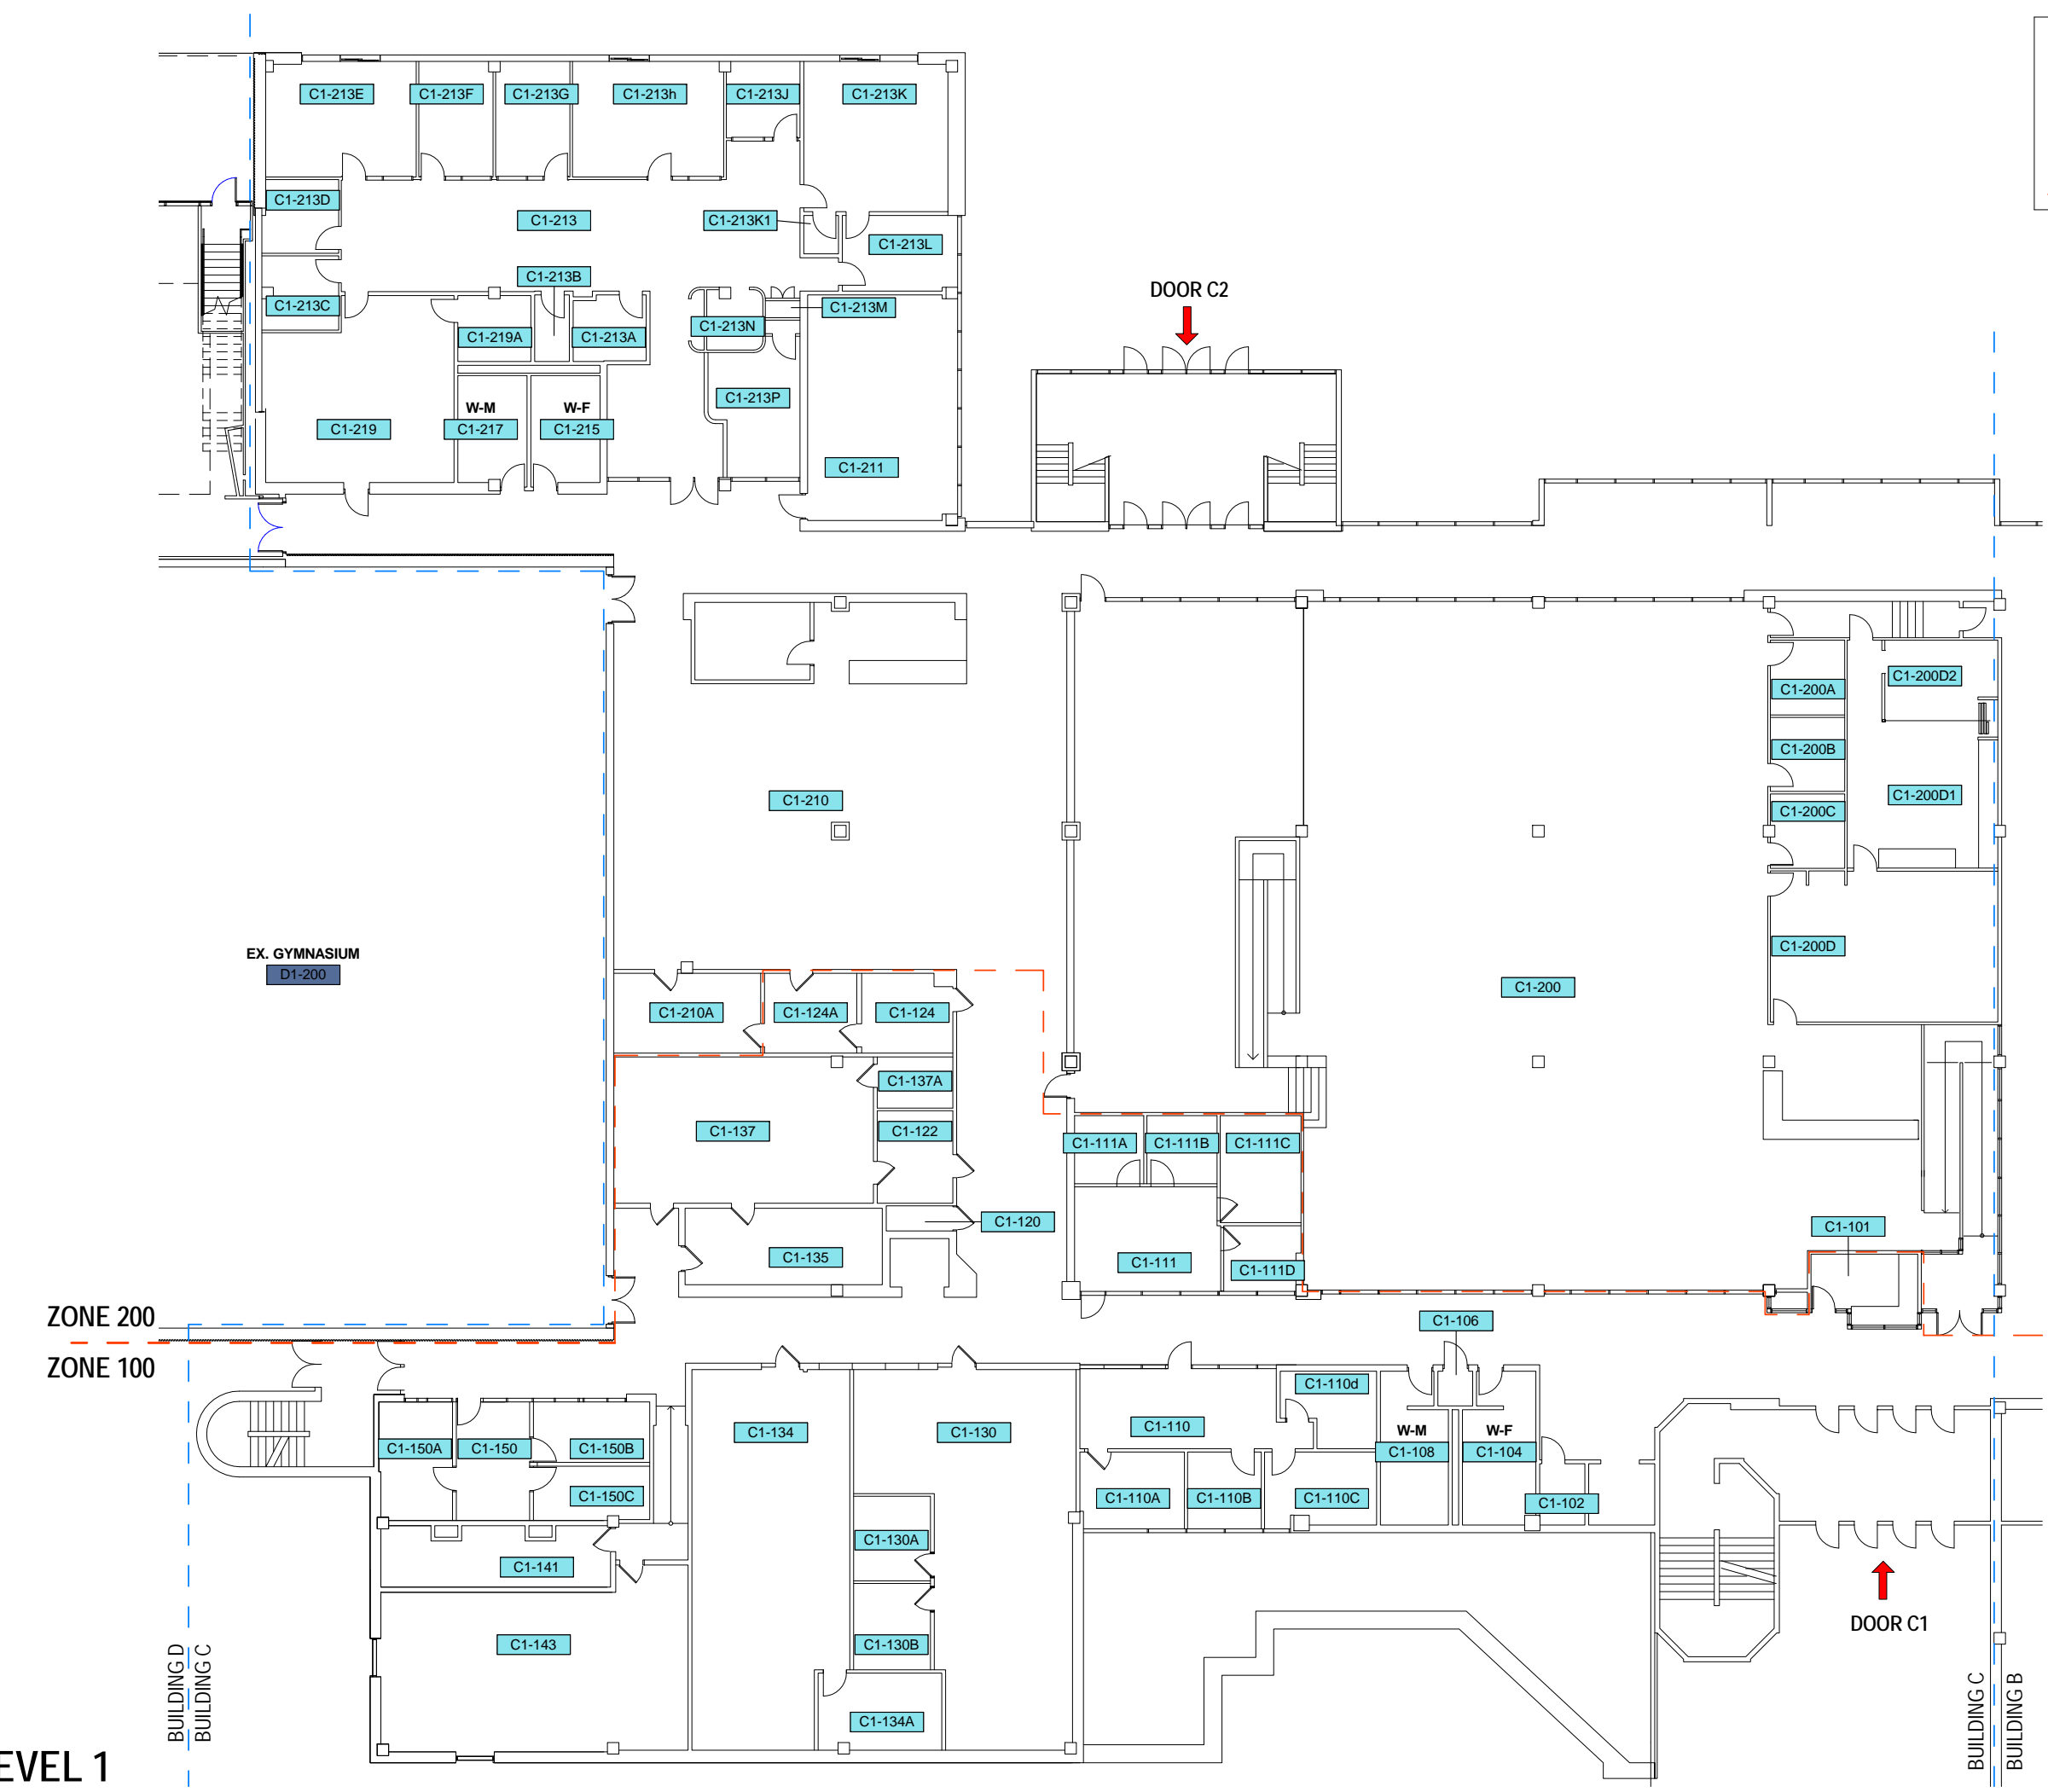

LEGEND	
W-M	MALE WASHROOM
W-F	FEMALE WASHROOM
W-GN	GENDER NEUTRAL WASHROOM
	BARRIER FREE ACCESS
	ZONE INDICATOR

C

BUILDING C - LEVEL 0

BUILDING D
BUILDING C

BUILDING C
BUILDING B

LEGEND	
W-M	MALE WASHROOM
W-F	FEMALE WASHROOM
W-GN	GENDER NEUTRAL WASHROOM
	BARRIER FREE ACCESS
- - -	ZONE INDICATOR

C
BUILDING C - LEVEL 1

LEGEND	
W-M	MALE WASHROOM
W-F	FEMALE WASHROOM
W-GN	GENDER NEUTRAL WASHROOM
	BARRIER FREE ACCESS
	ZONE INDICATOR

C

BUILDING C - LEVEL 2