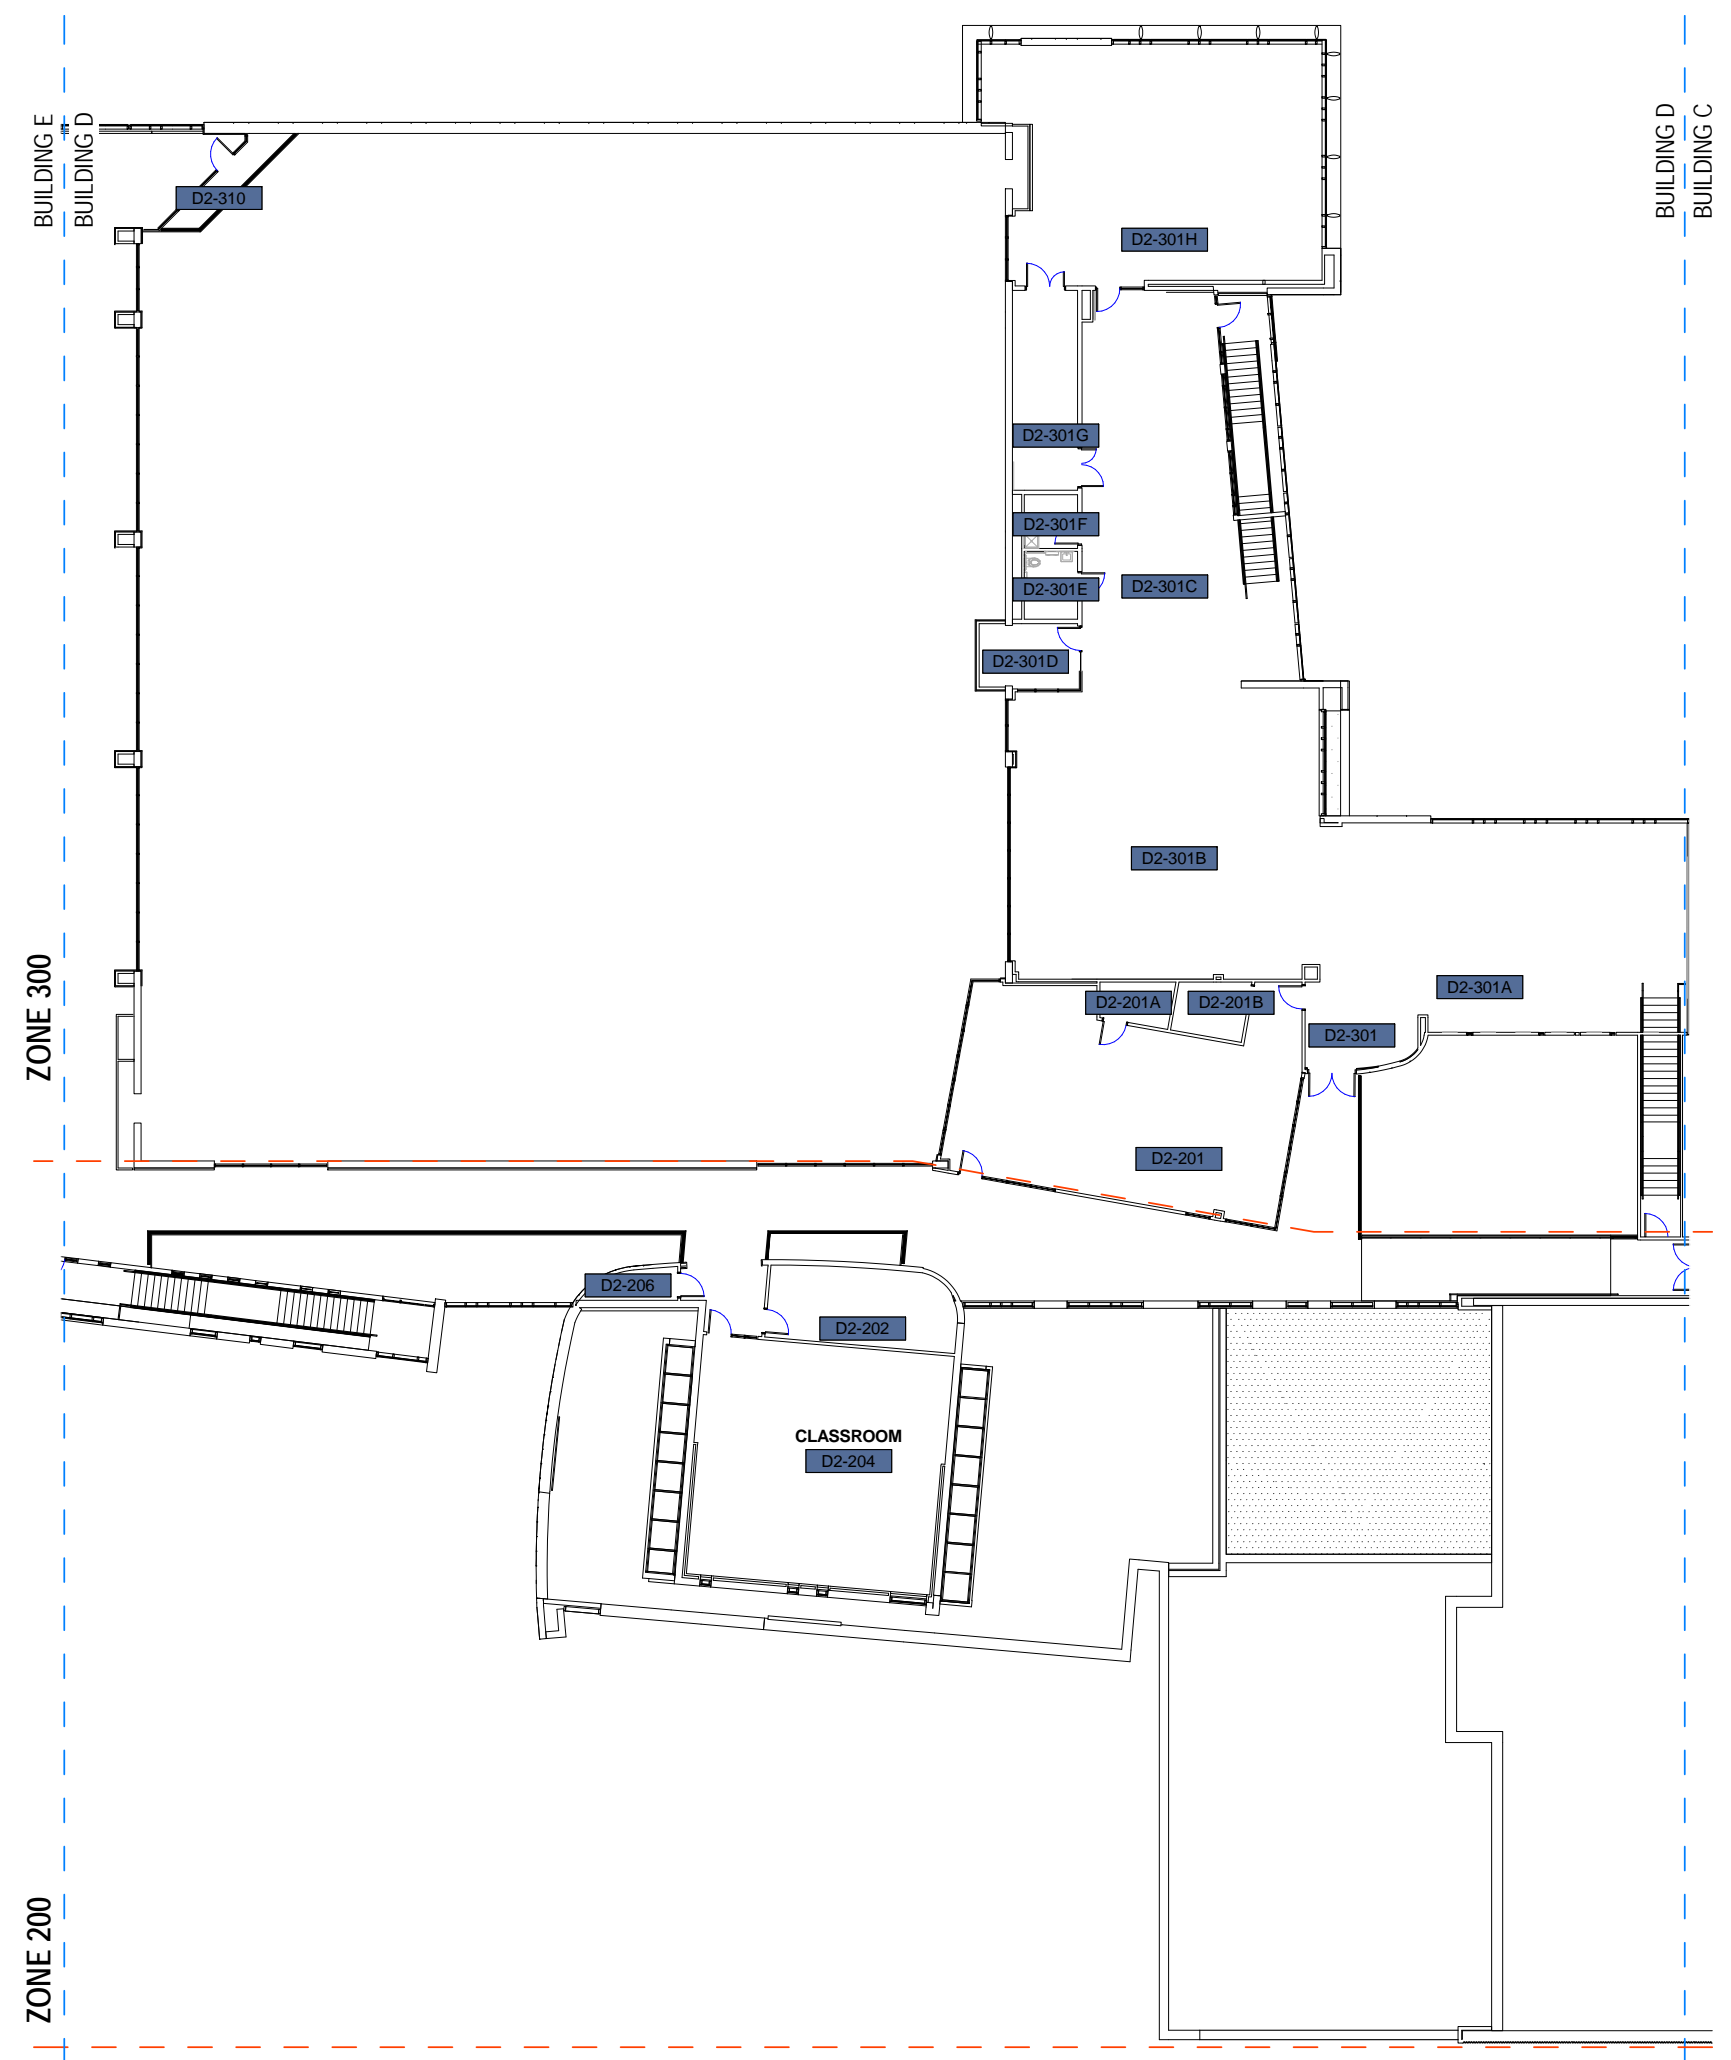

LEGEND	
W-M	MALE WASHROOM
W-F	FEMALE WASHROOM
W-GN	GENDER NEUTRAL WASHROOM
	BARRIER FREE ACCESS
- - -	ZONE INDICATOR

LEGEND	
W-M	MALE WASHROOM
W-F	FEMALE WASHROOM
W-GN	GENDER NEUTRAL WASHROOM
	BARRIER FREE ACCESS
	ZONE INDICATOR

D

BUILDING D - LEVEL 2