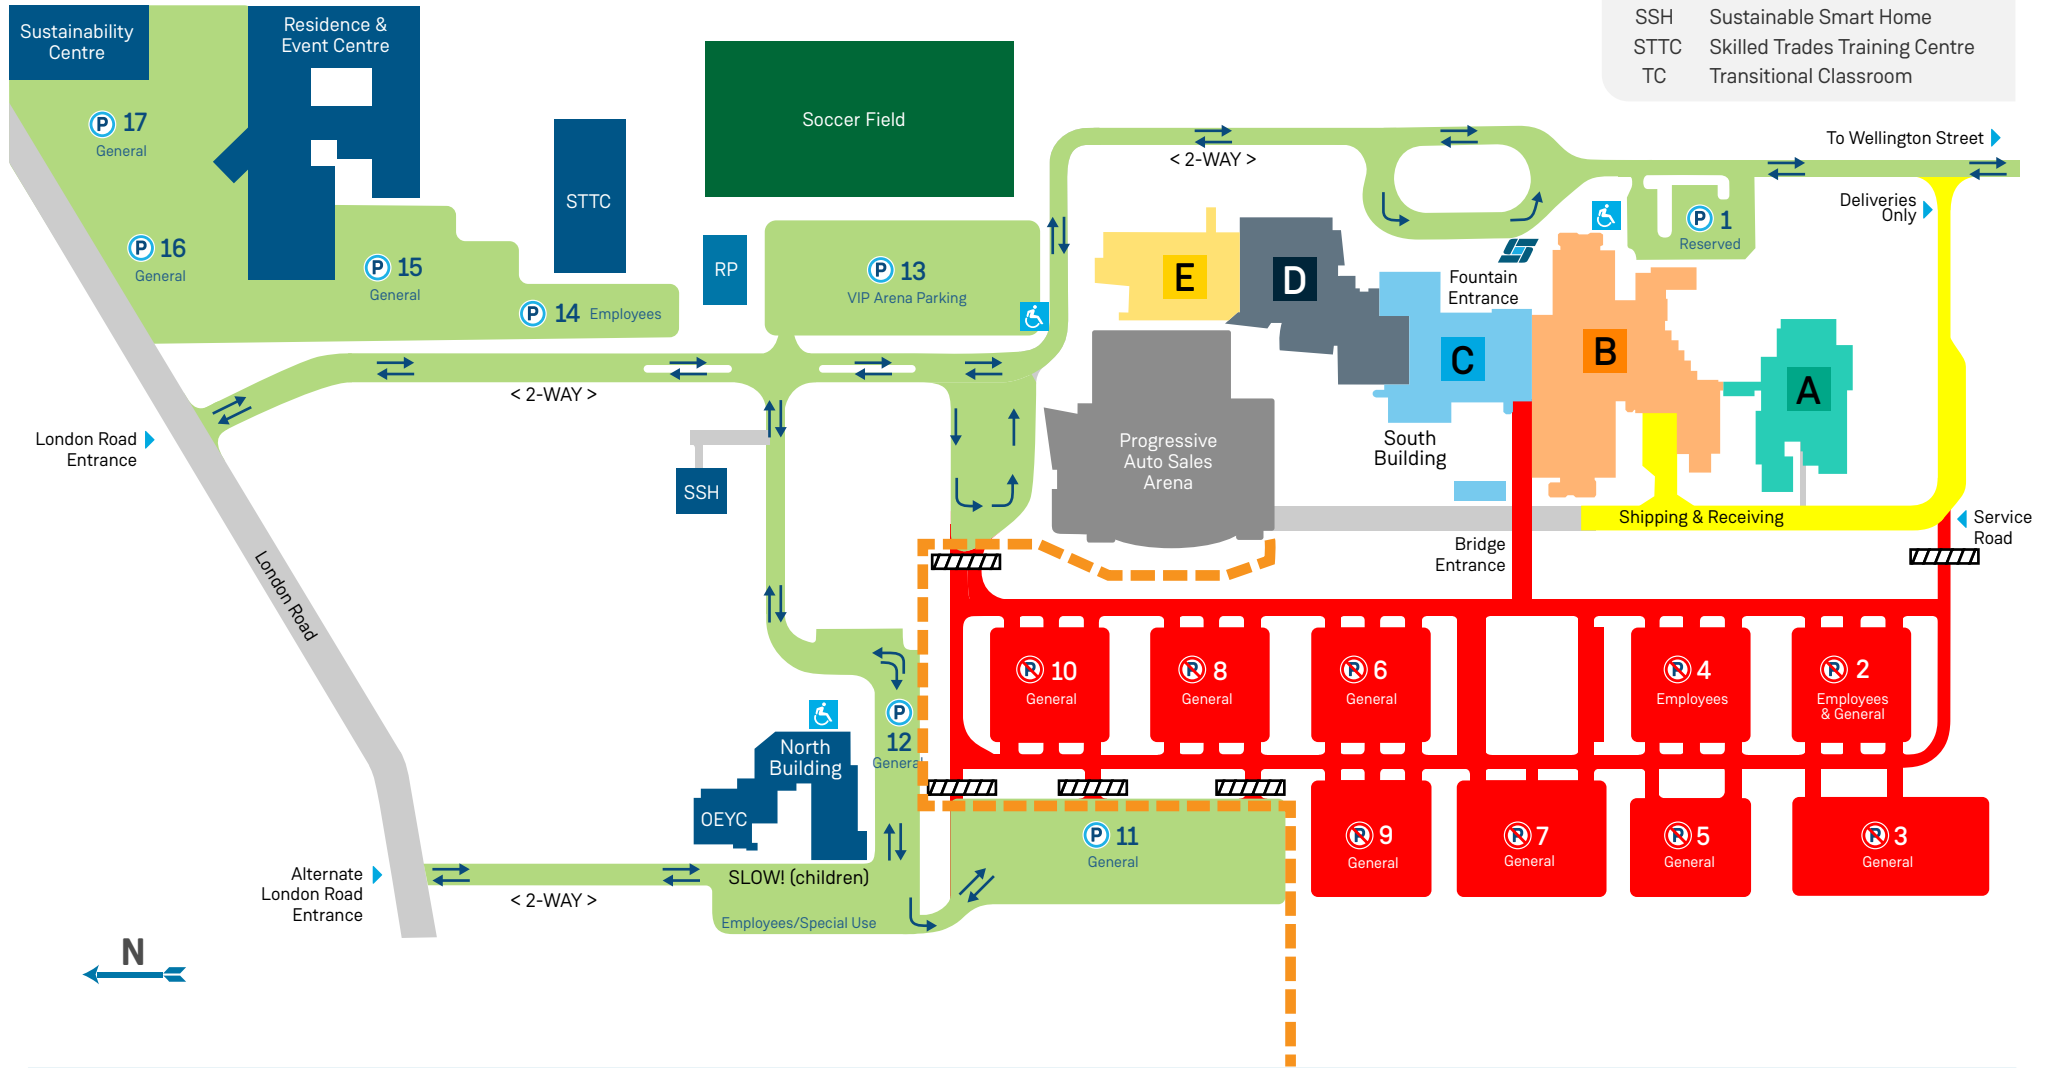

- OPEN lots/roads
- CLOSED lots/roads
- Deliveries
- Barricade
- Fencing/Barrier
- ♿ Accessible
- ST Sarnia Transit bus stop
- OEYC Ontario Early Years Centre
- RP Recreation Pad
- SSH Sustainable Smart Home
- STTC Skilled Trades Training Centre
- TC Transitional Classroom

Traffic & Parking Map