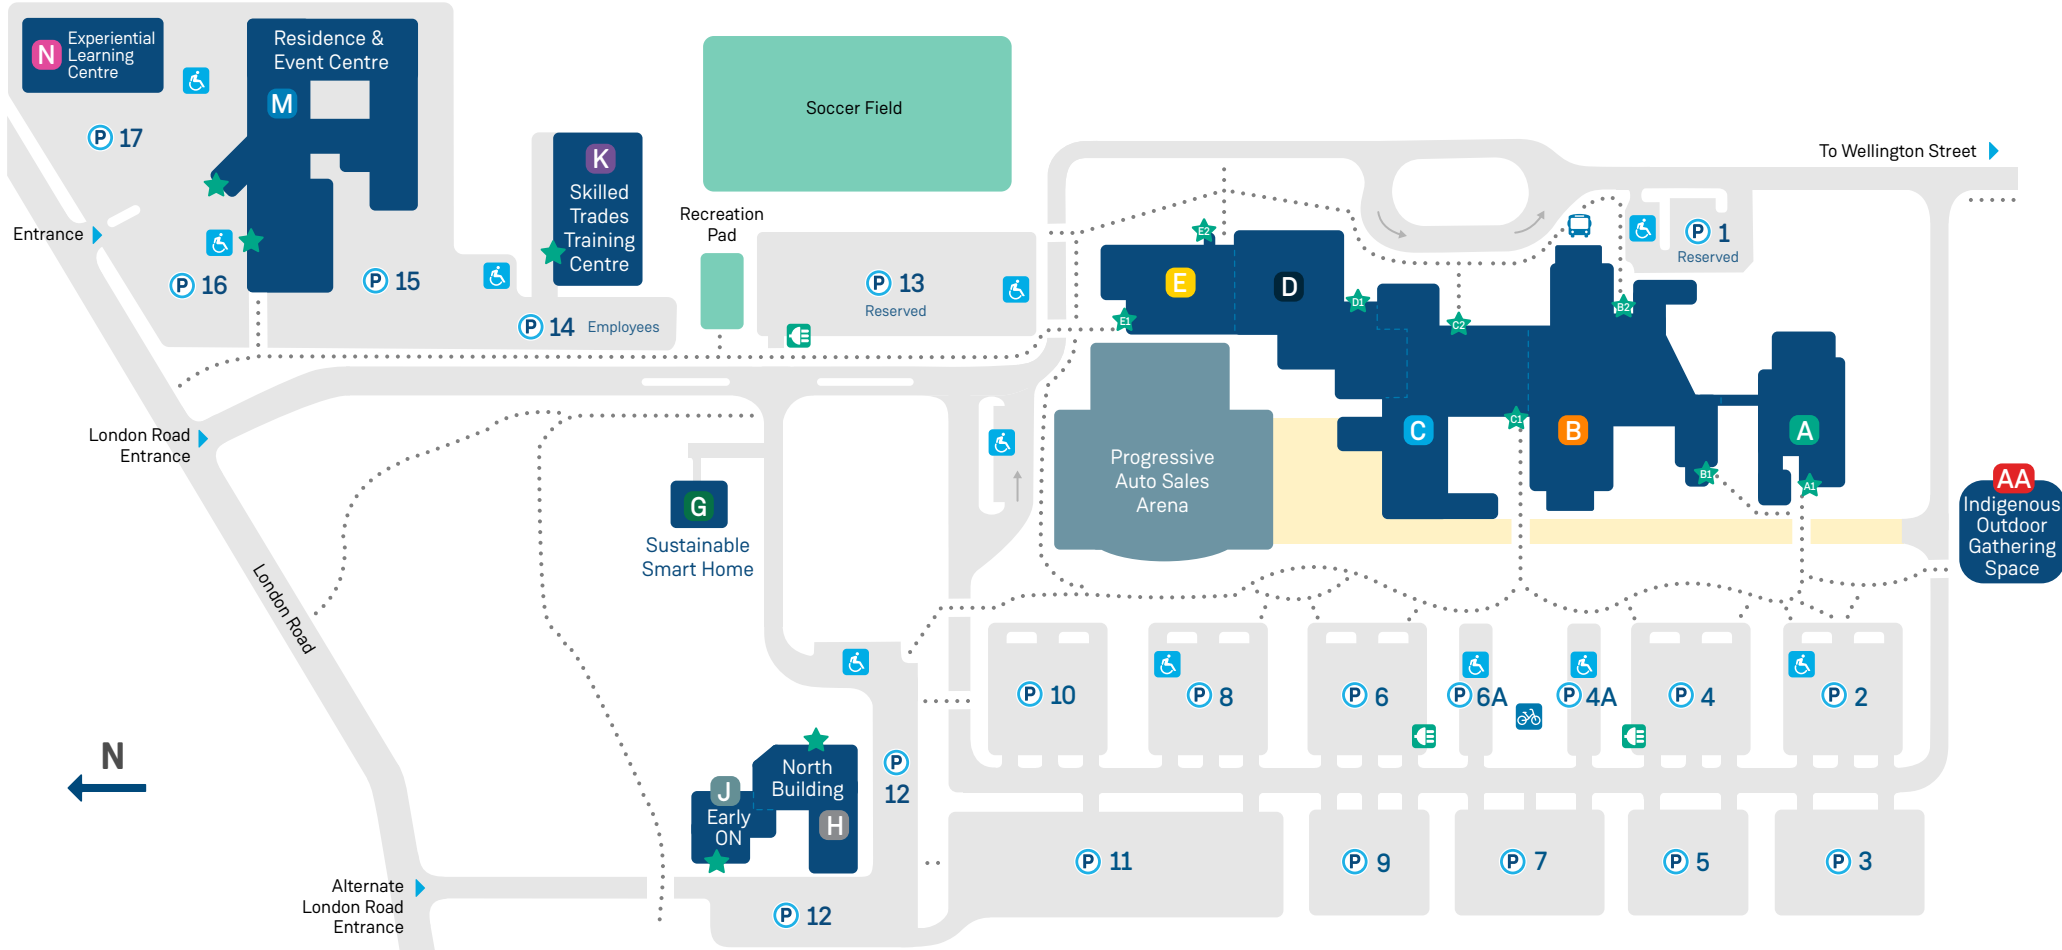

◀ To Highway 402

Highway 40 / Modeland Road

To Wellington Street ▶

Entrance & Parking Map

- | | | |
|--|---|--|
|  Parking |  Accessible/Barrier free space |  Walkway |
|  Entrance |  Electric vehicle charging station |  One Way |
|  Bus Stop |  Bike Racks |  Service Road |