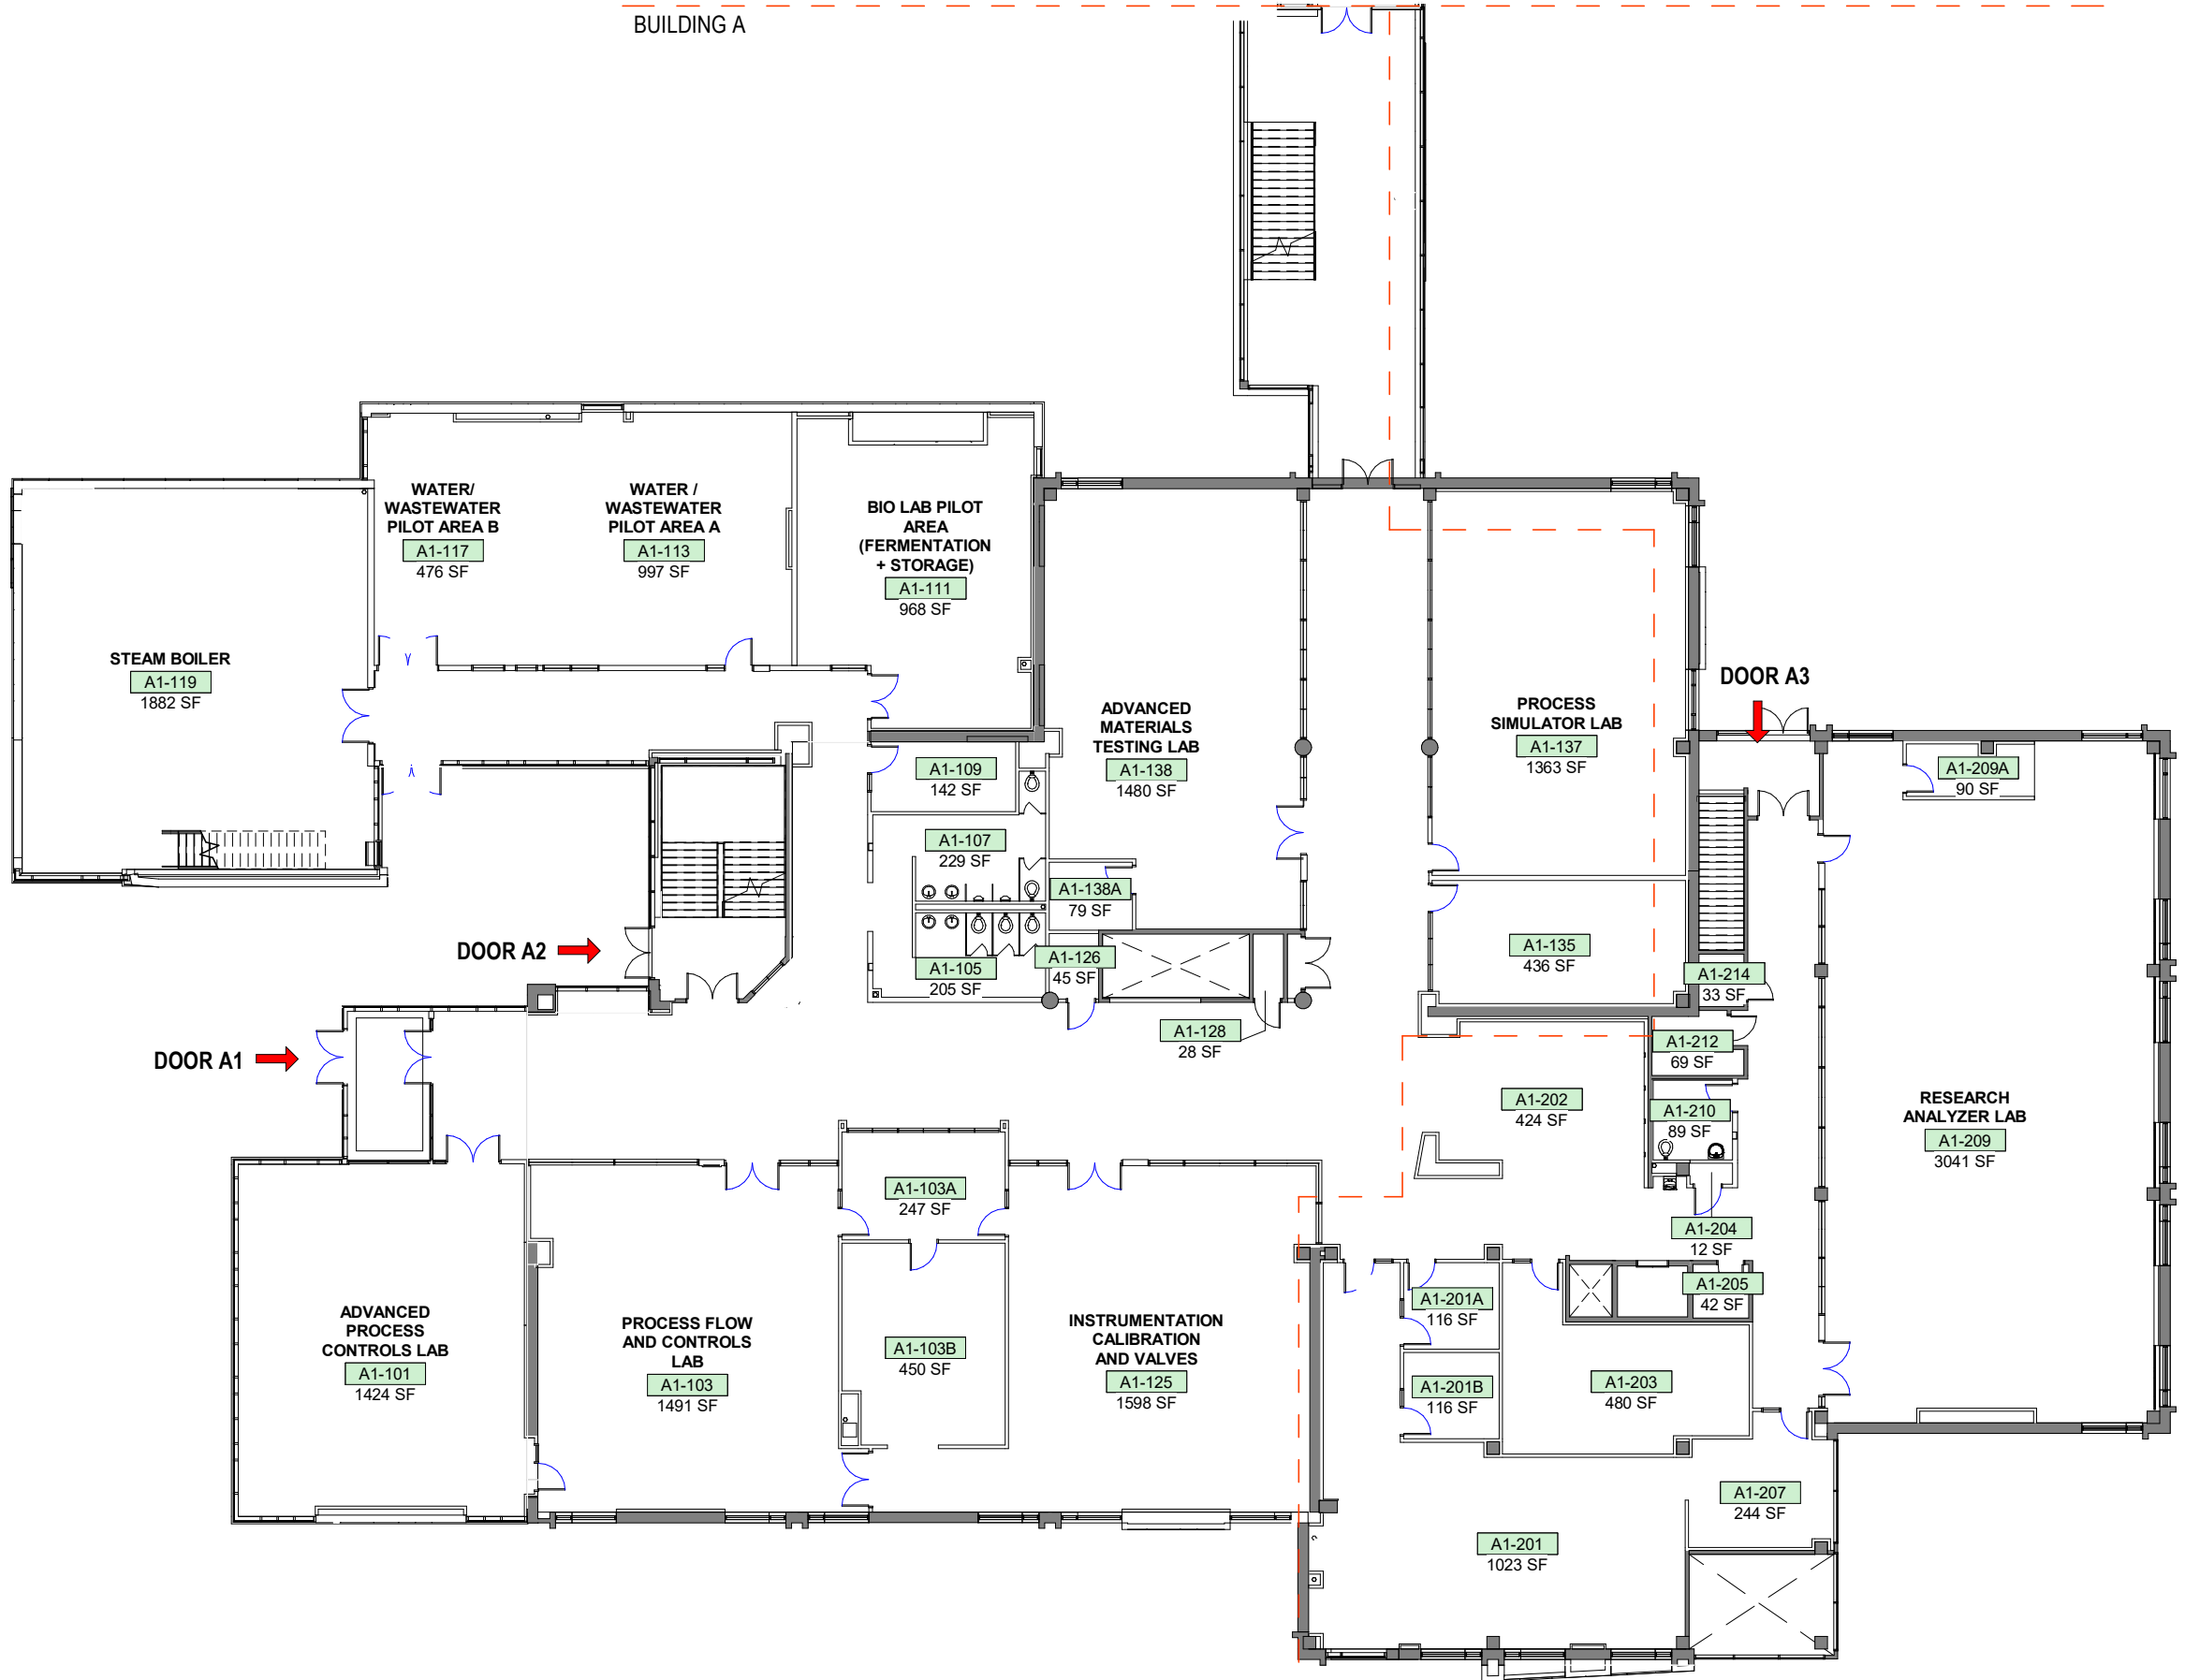

LEGEND	
W-M	MALE WASHROOM
W-F	FEMALE WASHROOM
W-GN	GENDER NEUTRAL WASHROOM
	BARRIER FREE ACCESS
- - -	ZONE INDICATOR

TOTAL AREA = 21,000 SF

BUILDING B  
BUILDING A

ZONE 100 ZONE 200

A

BUILDING A - LEVEL

LEGEND	
W-M	MALE WASHROOM
W-F	FEMALE WASHROOM
W-GN	GENDER NEUTRAL WASHROOM
	BARRIER FREE ACCESS
	ZONE INDICATOR

TOTAL AREA = 27,850 SF

BUILDING B  
BUILDING A

ZONE 100 | ZONE 200

A

BUILDING A - LEVEL

BUILDING B  
BUILDING A

ZONE 100 ZONE 200

LEGEND	
W-M	MALE WASHROOM
W-F	FEMALE WASHROOM
W-GN	GENDER NEUTRAL WASHROOM
	BARRIER FREE ACCESS
- - -	ZONE INDICATOR

TOTAL AREA = 12,944 SF

A

BUILDING A - LEVEL