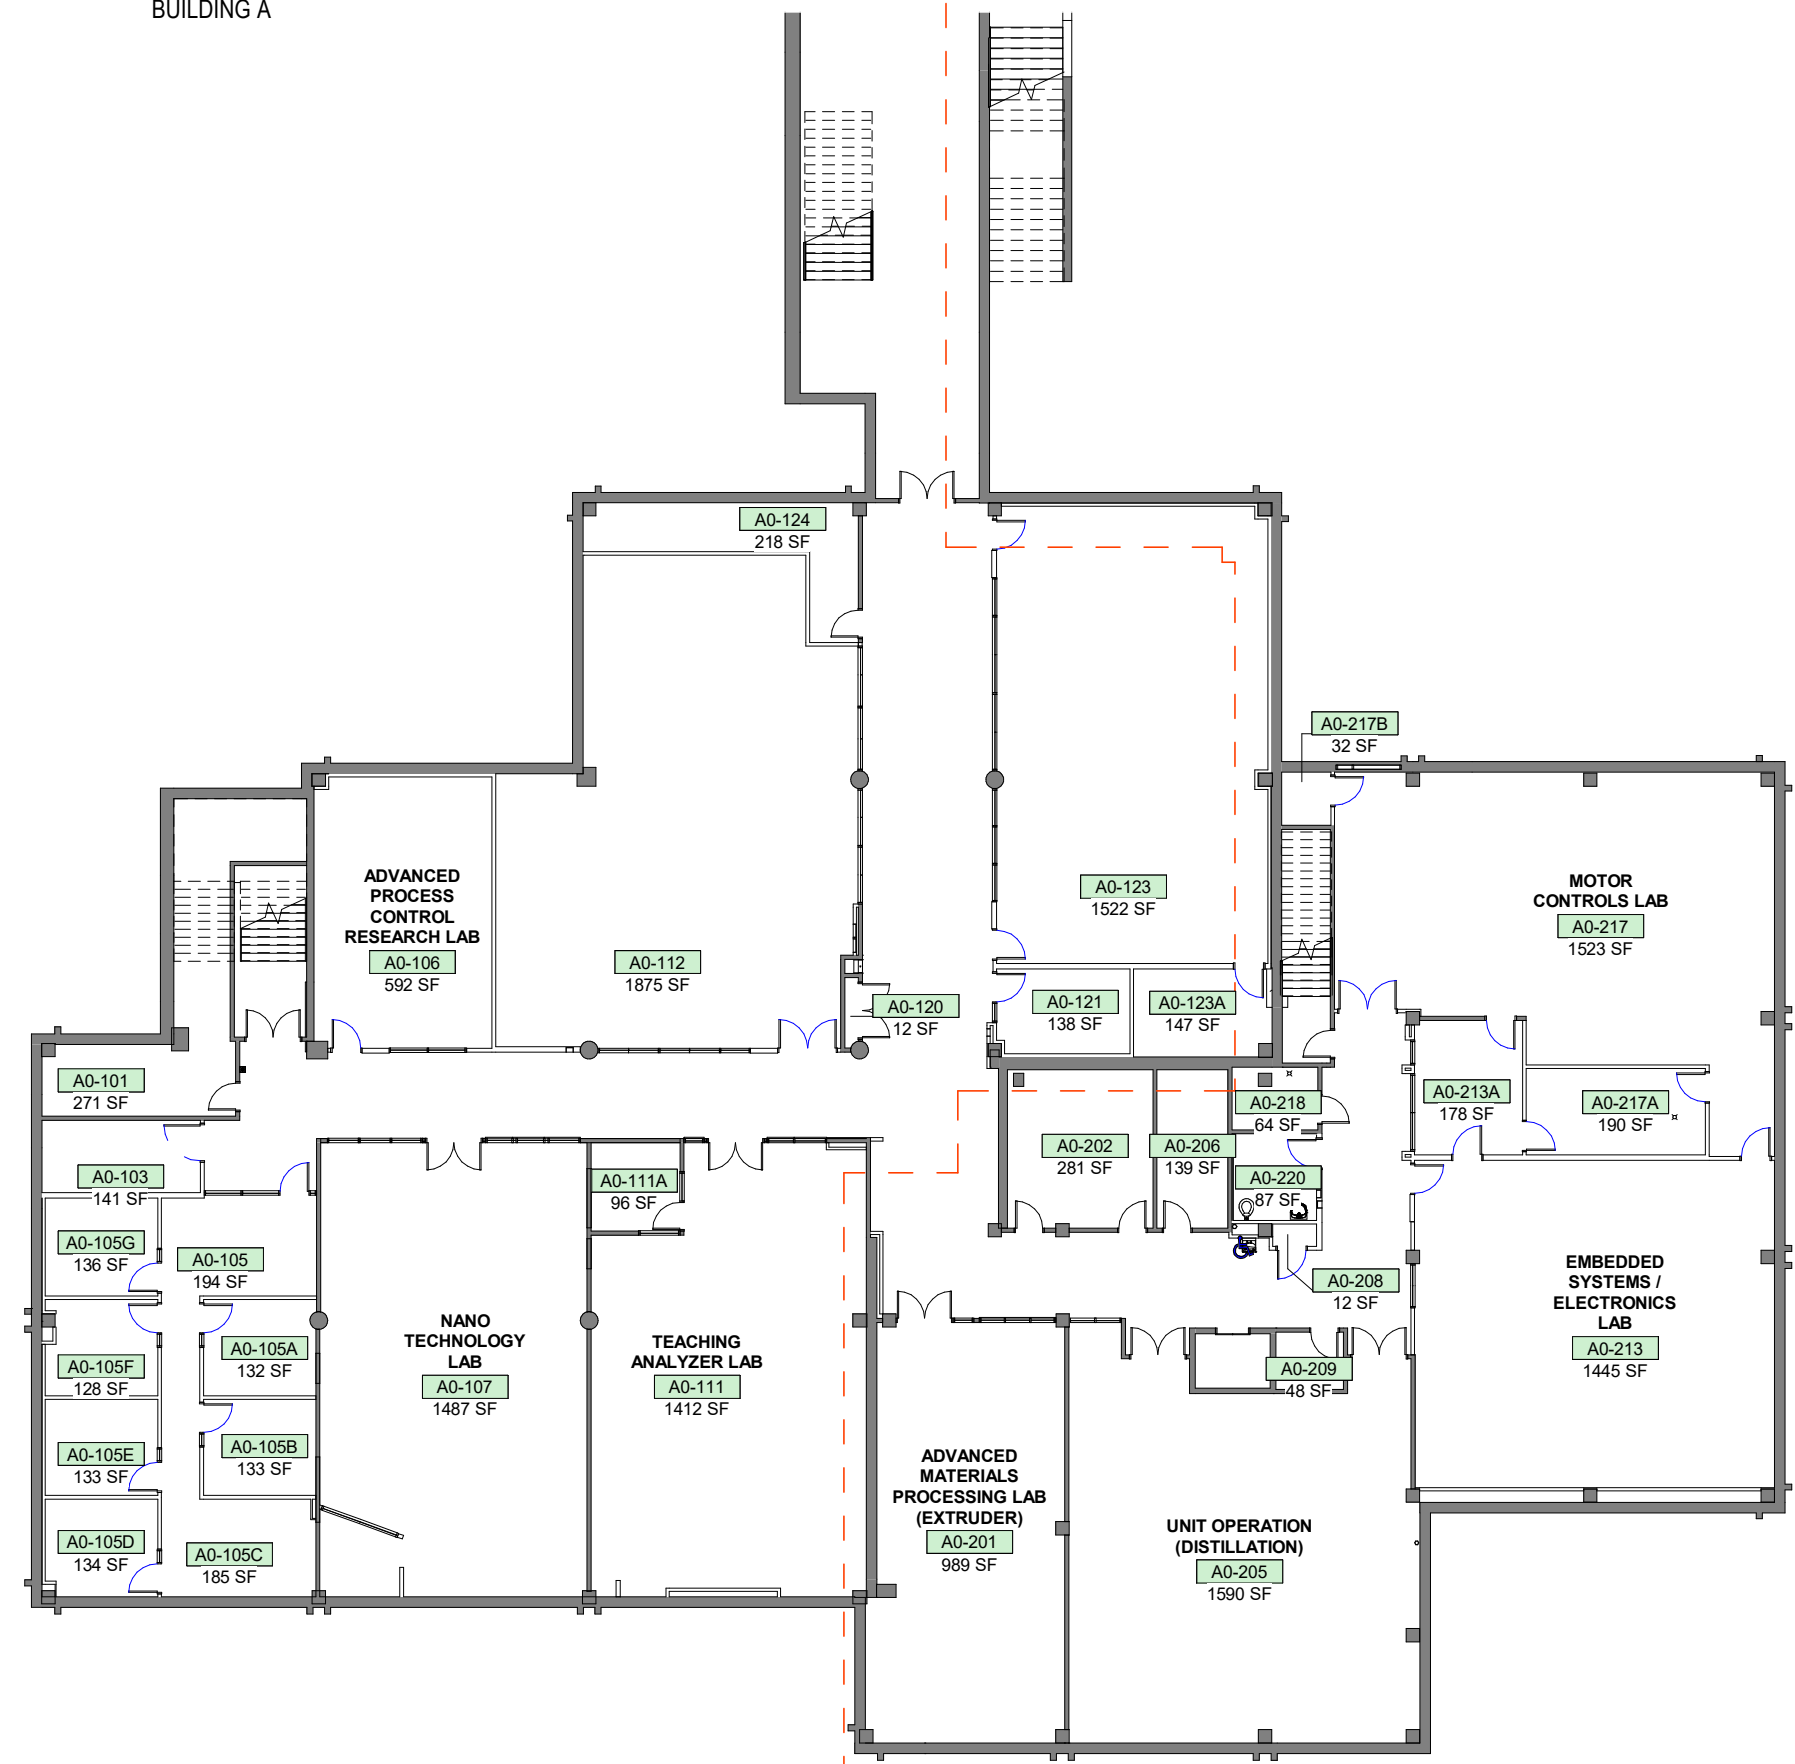

LEGEND	
W-M	MALE WASHROOM
W-F	FEMALE WASHROOM
W-GN	GENDER NEUTRAL WASHROOM
	BARRIER FREE ACCESS
- - -	ZONE INDICATOR

TOTAL AREA = 21,000 SF

BUILDING B  
BUILDING A

ZONE 100 ZONE 200

A

BUILDING A - LEVEL

LEGEND	
W-M	MALE WASHROOM
W-F	FEMALE WASHROOM
W-GN	GENDER NEUTRAL WASHROOM
	BARRIER FREE ACCESS
	ZONE INDICATOR

TOTAL AREA = 27,850 SF

BUILDING B  
BUILDING A

ZONE 100 | ZONE 200

A

BUILDING A - LEVEL

BUILDING B  
BUILDING A

ZONE 100 ZONE 200

LEGEND	
W-M	MALE WASHROOM
W-F	FEMALE WASHROOM
W-GN	GENDER NEUTRAL WASHROOM
	BARRIER FREE ACCESS
- - -	ZONE INDICATOR

TOTAL AREA = 12,944 SF

A

BUILDING A - LEVEL