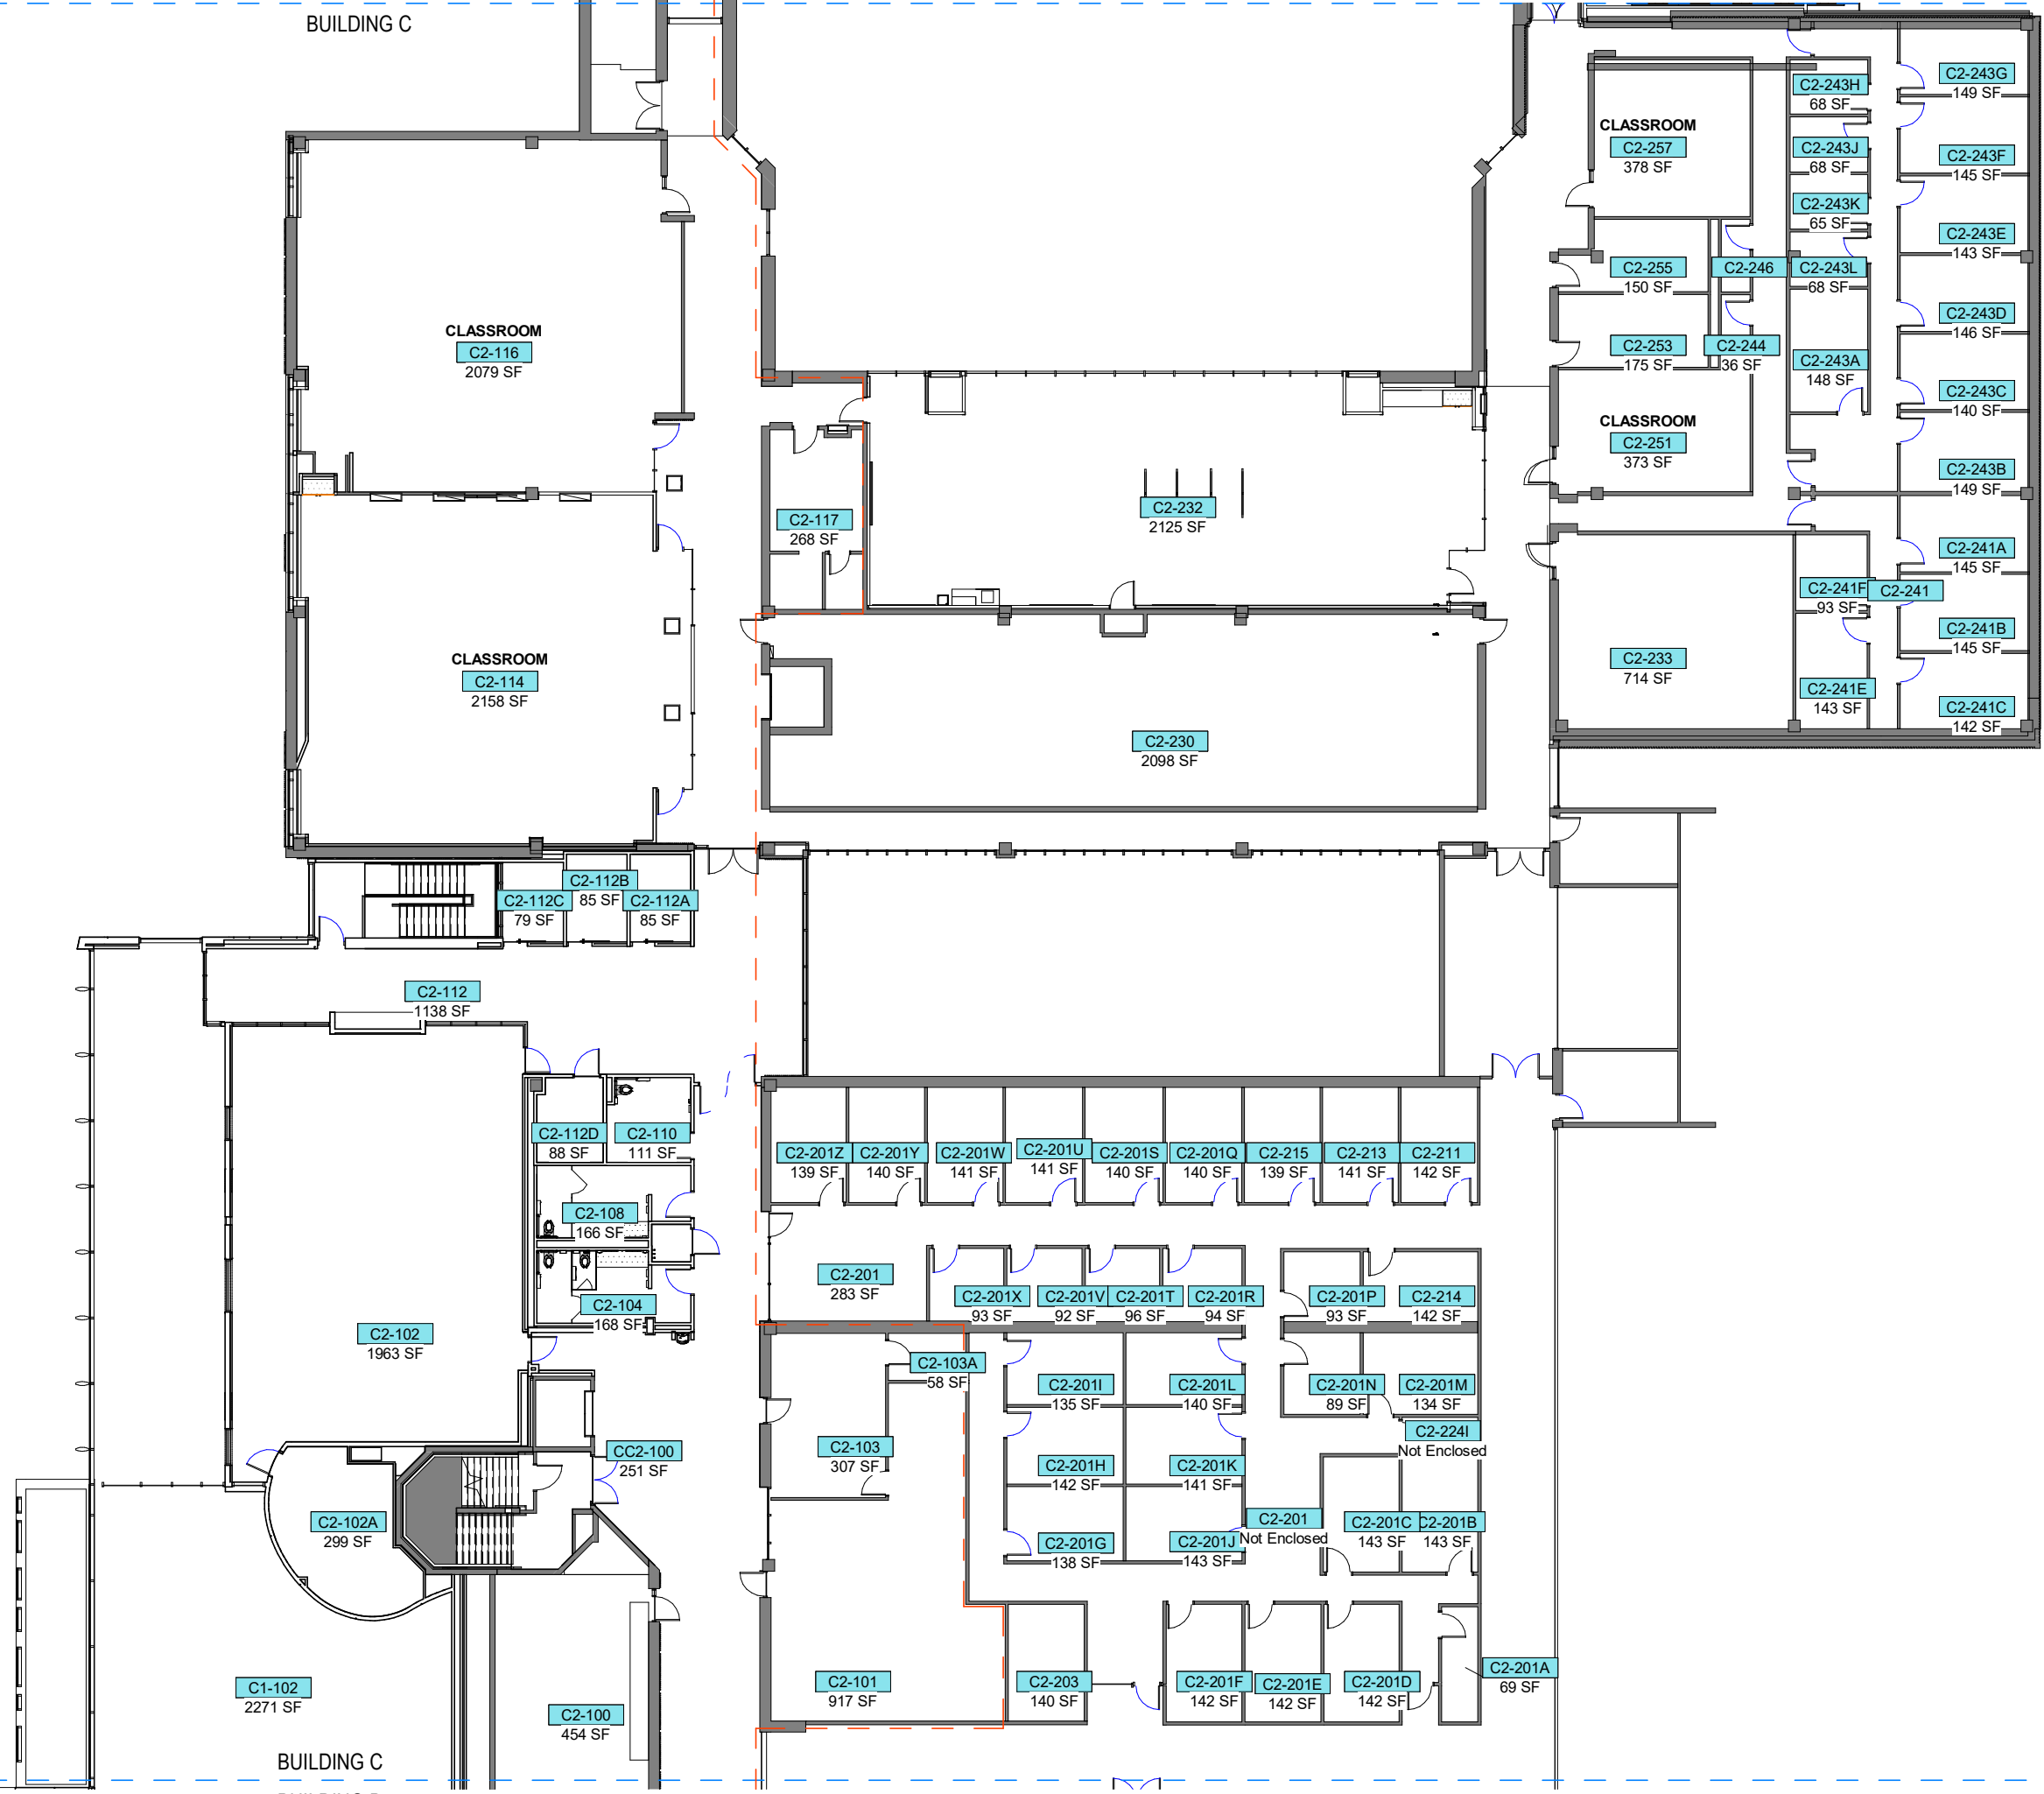

LEGEND	
W-M	MALE WASHROOM
W-F	FEMALE WASHROOM
W-GN	GENDER NEUTRAL WASHROOM
	BARRIER FREE ACCESS
	ZONE INDICATOR

TOTAL AREA = 33,179 SF

ZONE 200
ZONE 100

BUILDING D
BUILDING C

BUILDING C
BUILDING B

C

BUILDING C - LEVEL 0

LEGEND

- W-M MALE WASHROOM
- W-F FEMALE WASHROOM
- W-GN GENDER NEUTRAL WASHROOM
-  BARRIER FREE ACCESS
-  ZONE INDICATOR

TOTAL AREA = 33,873 SF

C

BUILDING C - LEVEL 1

BUILDING C

LEGEND

- W-M MALE WASHROOM
- W-F FEMALE WASHROOM
- W-GN GENDER NEUTRAL WASHROOM
-  BARRIER FREE ACCESS
- - - ZONE INDICATOR

TOTAL AREA = 30,848 SF

C

BUILDING C - LEVEL 2

BUILDING C
BUILDING B