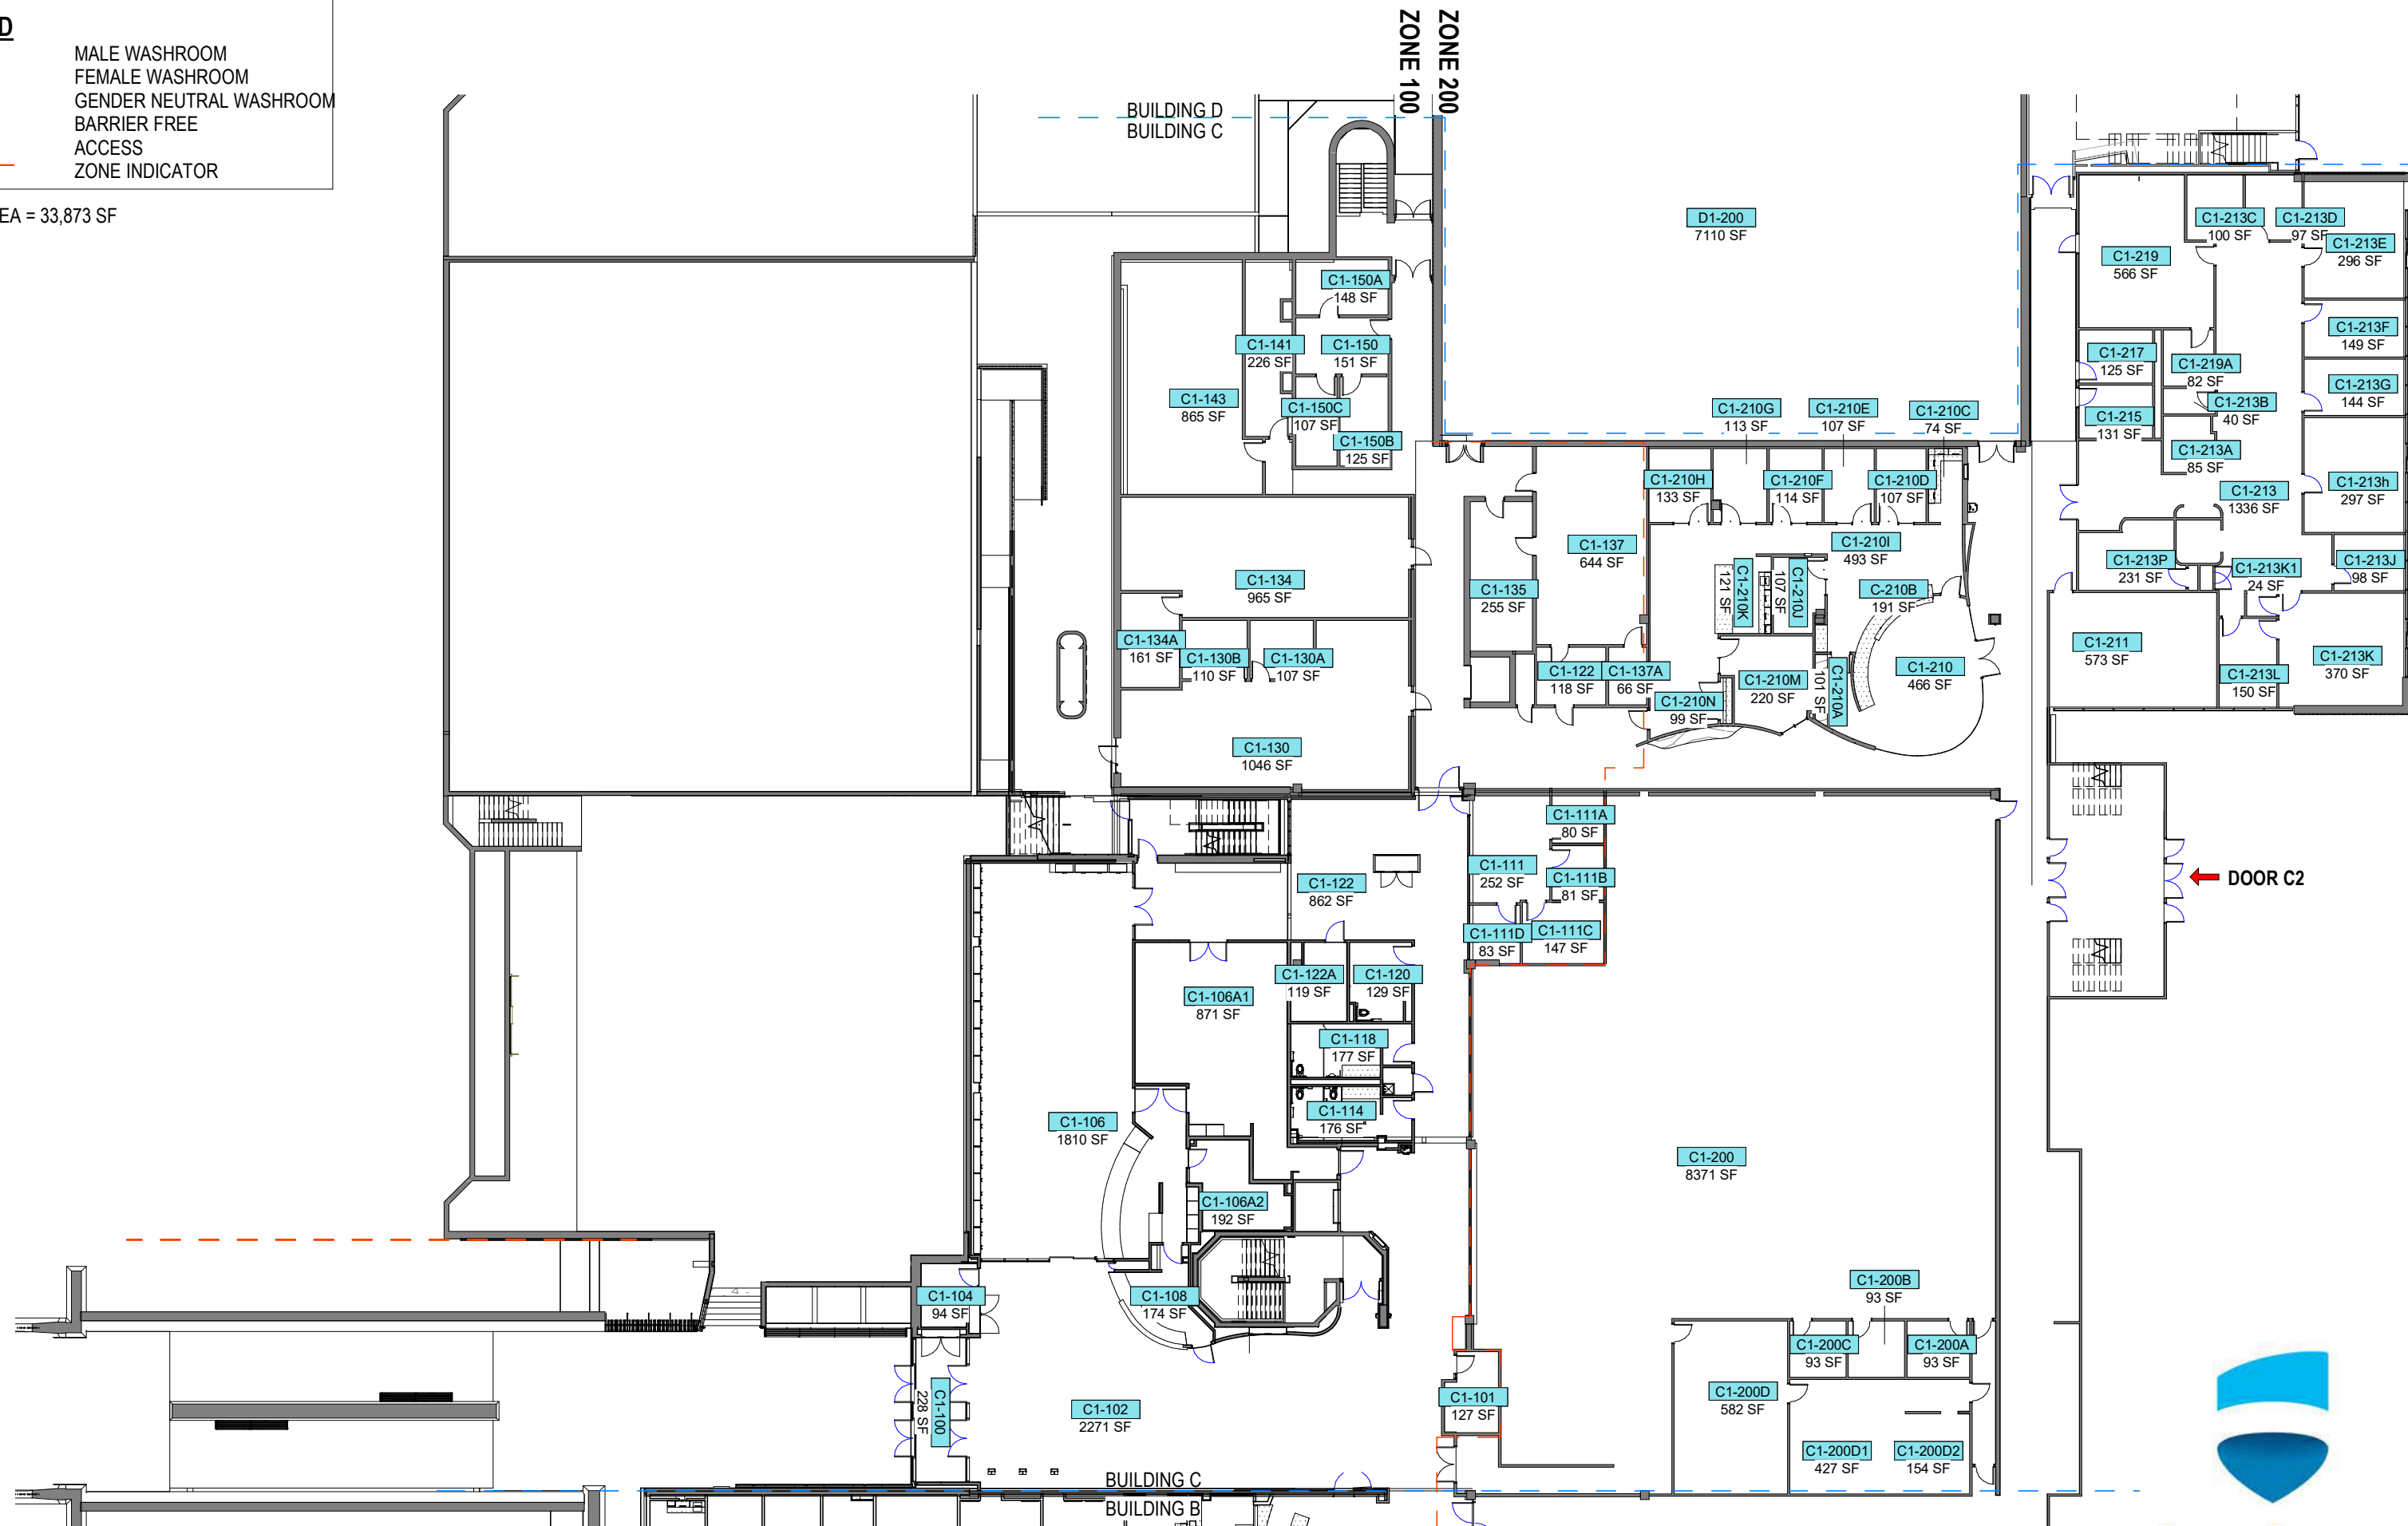

LEGEND	
W-M	MALE WASHROOM
W-F	FEMALE WASHROOM
W-GN	GENDER NEUTRAL WASHROOM
	BARRIER FREE ACCESS
	ZONE INDICATOR

TOTAL AREA = 33,179 SF

ZONE 200
ZONE 100

BUILDING D
BUILDING C

BUILDING C
BUILDING B

C

BUILDING C - LEVEL 0

LEGEND

- W-M MALE WASHROOM
- W-F FEMALE WASHROOM
- W-GN GENDER NEUTRAL WASHROOM
-  BARRIER FREE ACCESS
-  ZONE INDICATOR

TOTAL AREA = 33,873 SF

C

BUILDING C - LEVEL 1

BUILDING C

LEGEND

- W-M MALE WASHROOM
- W-F FEMALE WASHROOM
- W-GN GENDER NEUTRAL WASHROOM
-  BARRIER FREE ACCESS
- - - ZONE INDICATOR

TOTAL AREA = 30,848 SF

C

BUILDING C - LEVEL 2

BUILDING C
BUILDING B