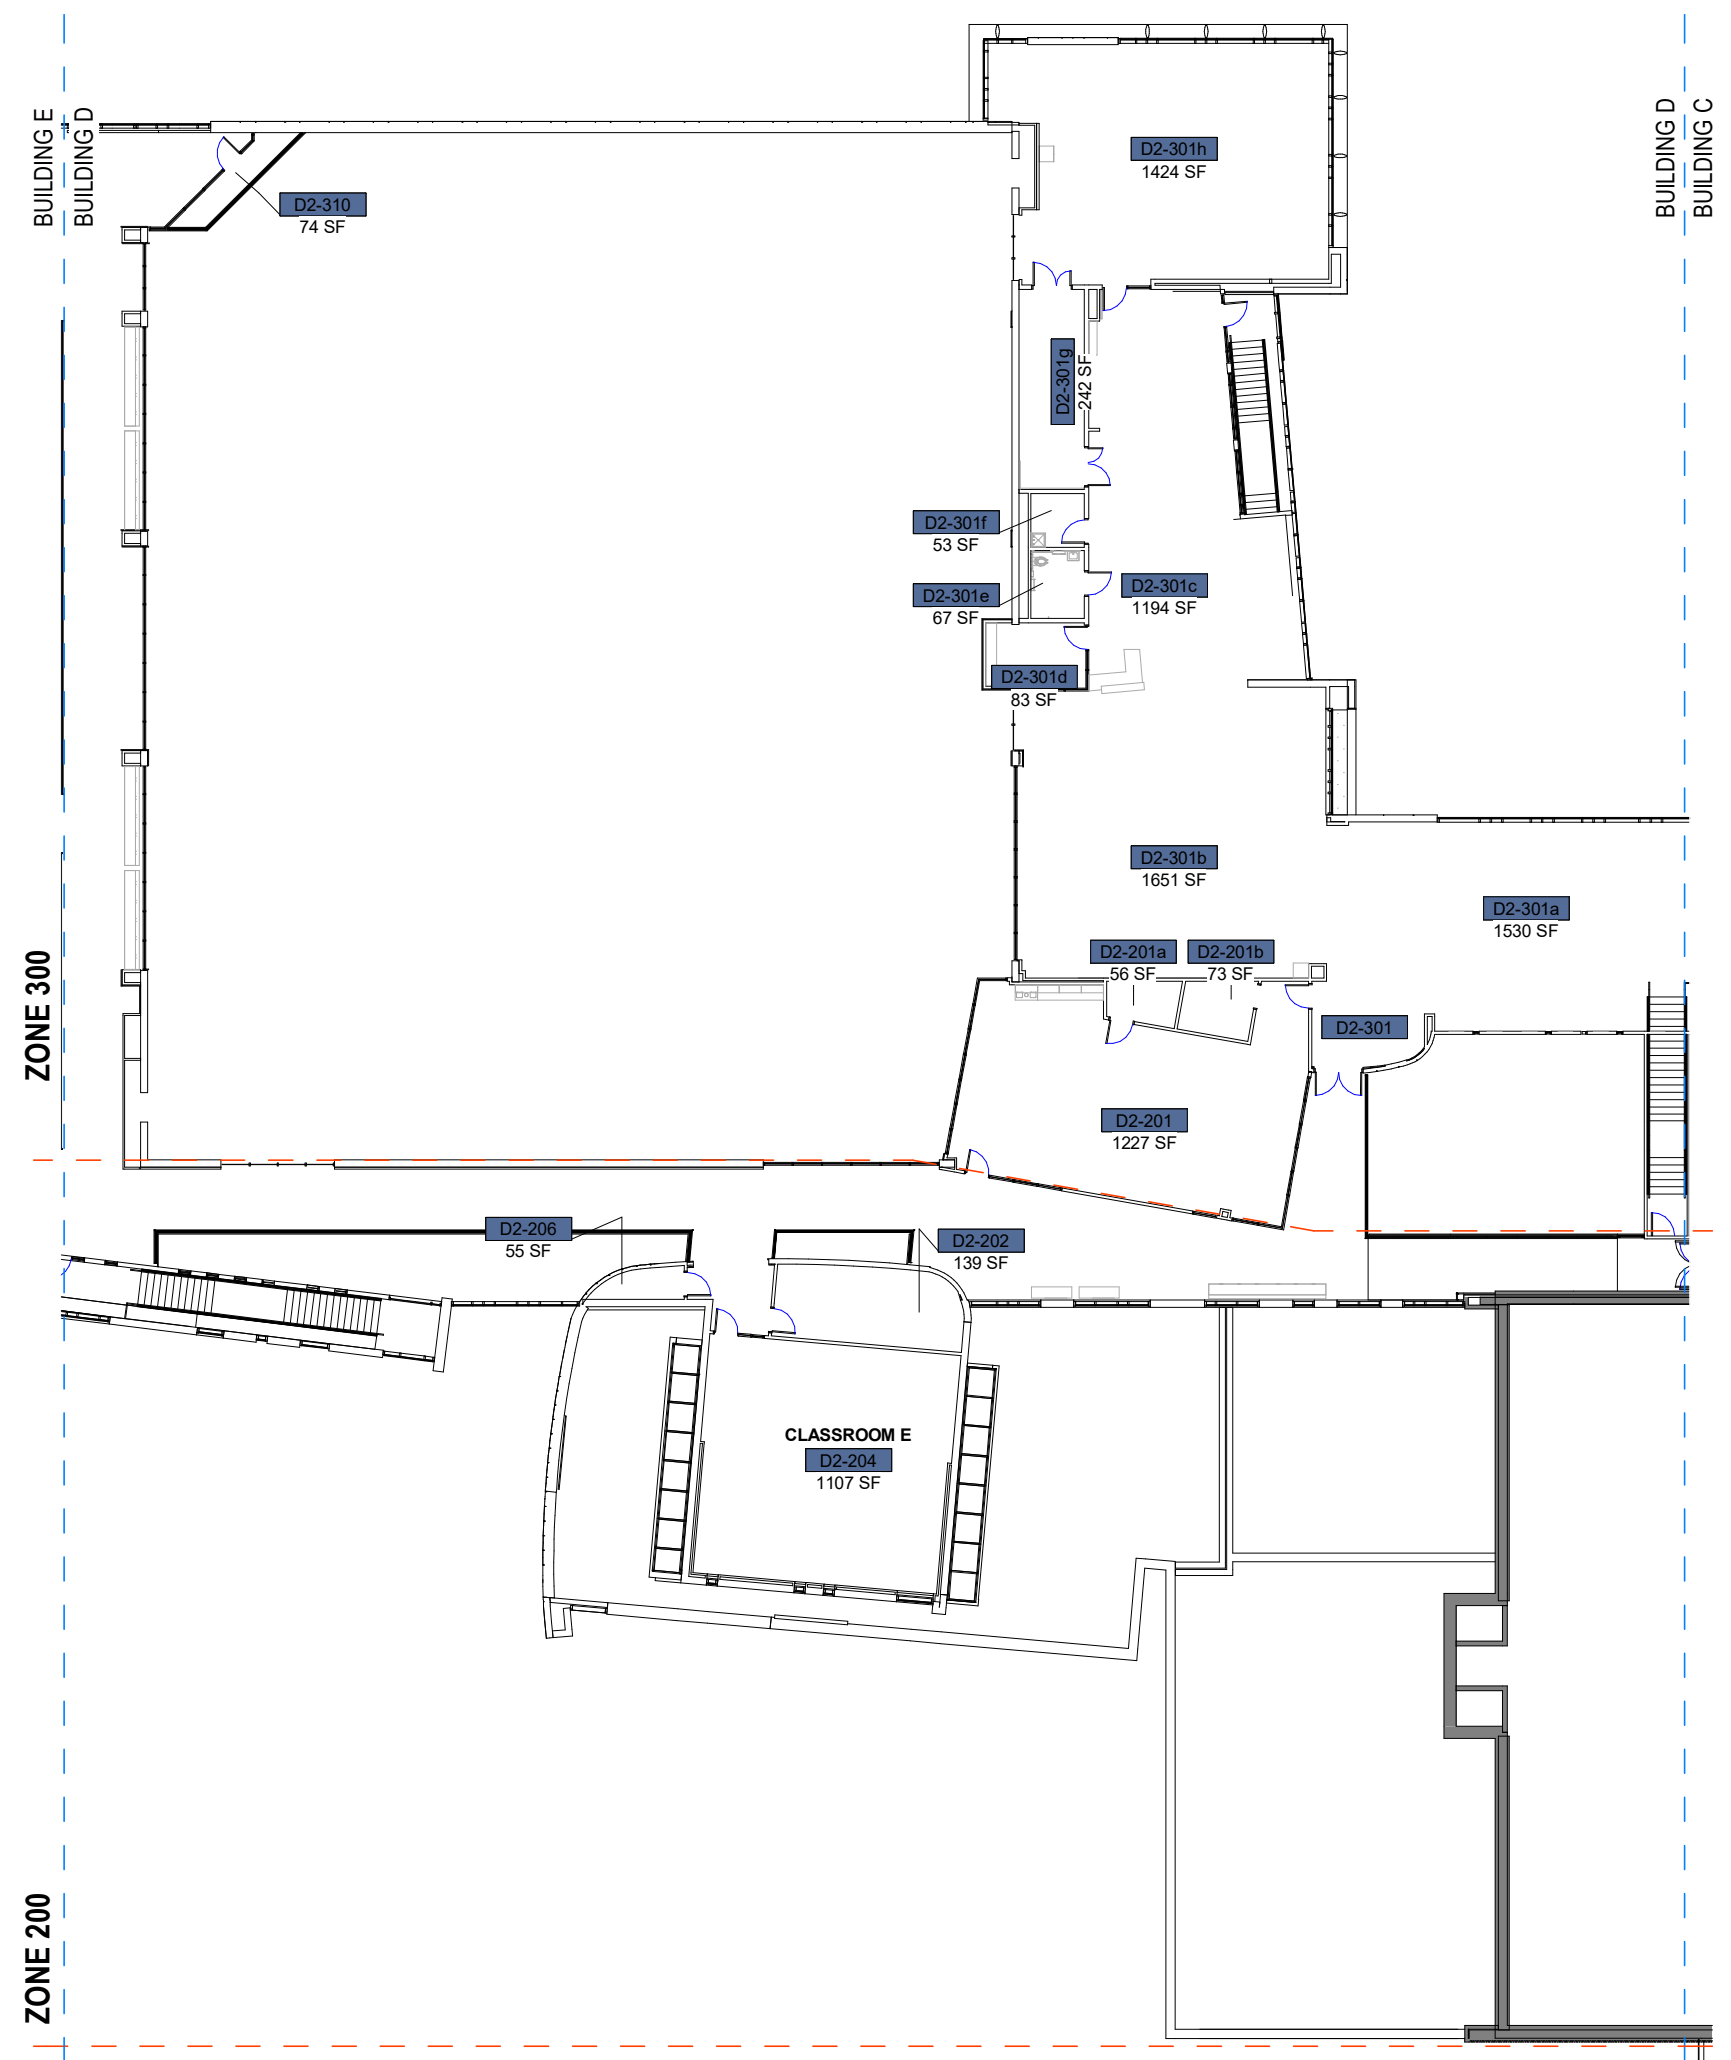

LEGEND	
W-M	MALE WASHROOM
W-F	FEMALE WASHROOM
W-GN	GENDER NEUTRAL WASHROOM
	BARRIER FREE ACCESS
- - -	ZONE INDICATOR

TOTAL AREA = 46,840 SF

**D**

**BUILDING D - LEVEL 1**

LEGEND	
W-M	MALE WASHROOM
W-F	FEMALE WASHROOM
W-GN	GENDER NEUTRAL WASHROOM
	BARRIER FREE ACCESS
	ZONE INDICATOR

TOTAL AREA = 13,613 SF

**D**

**BUILDING D - LEVEL 2**