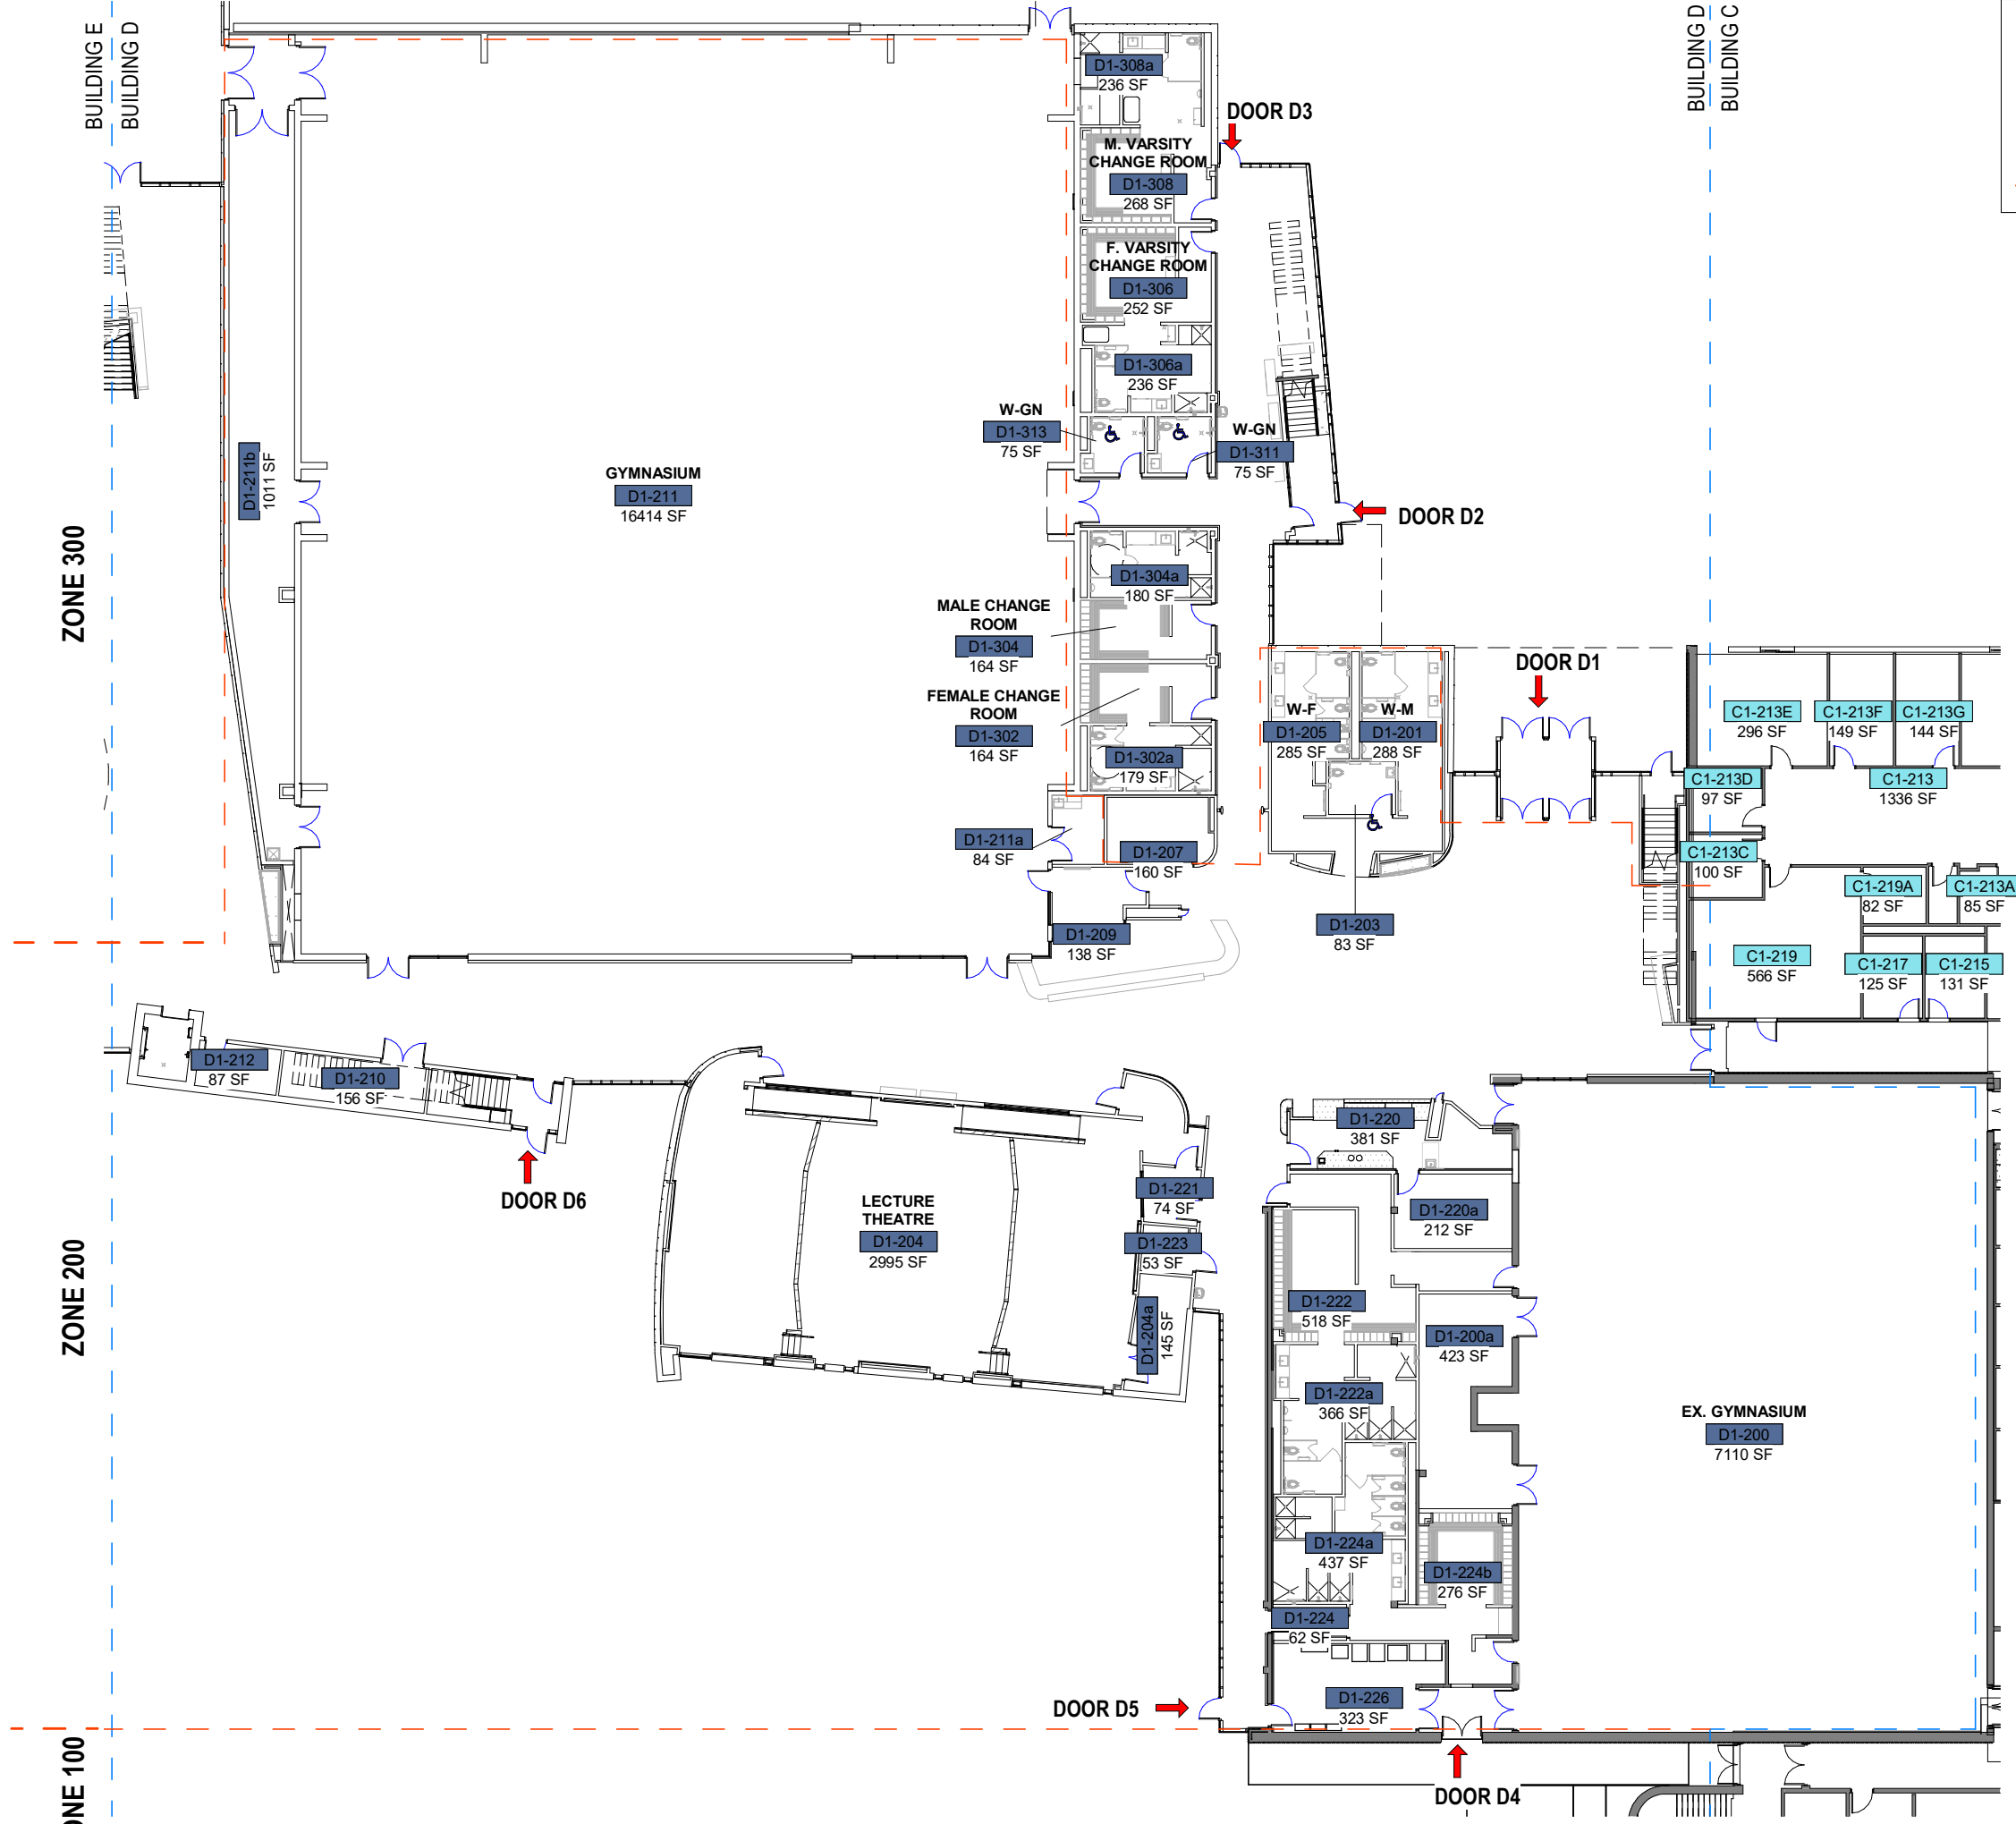

LEGEND	
W-M	MALE WASHROOM
W-F	FEMALE WASHROOM
W-GN	GENDER NEUTRAL WASHROOM
	BARRIER FREE ACCESS
- - -	ZONE INDICATOR

TOTAL AREA = 46,840 SF

**D**

**BUILDING D - LEVEL 1**

LEGEND	
W-M	MALE WASHROOM
W-F	FEMALE WASHROOM
W-GN	GENDER NEUTRAL WASHROOM
	BARRIER FREE ACCESS
	ZONE INDICATOR

TOTAL AREA = 13,613 SF

**D**

**BUILDING D - LEVEL 2**