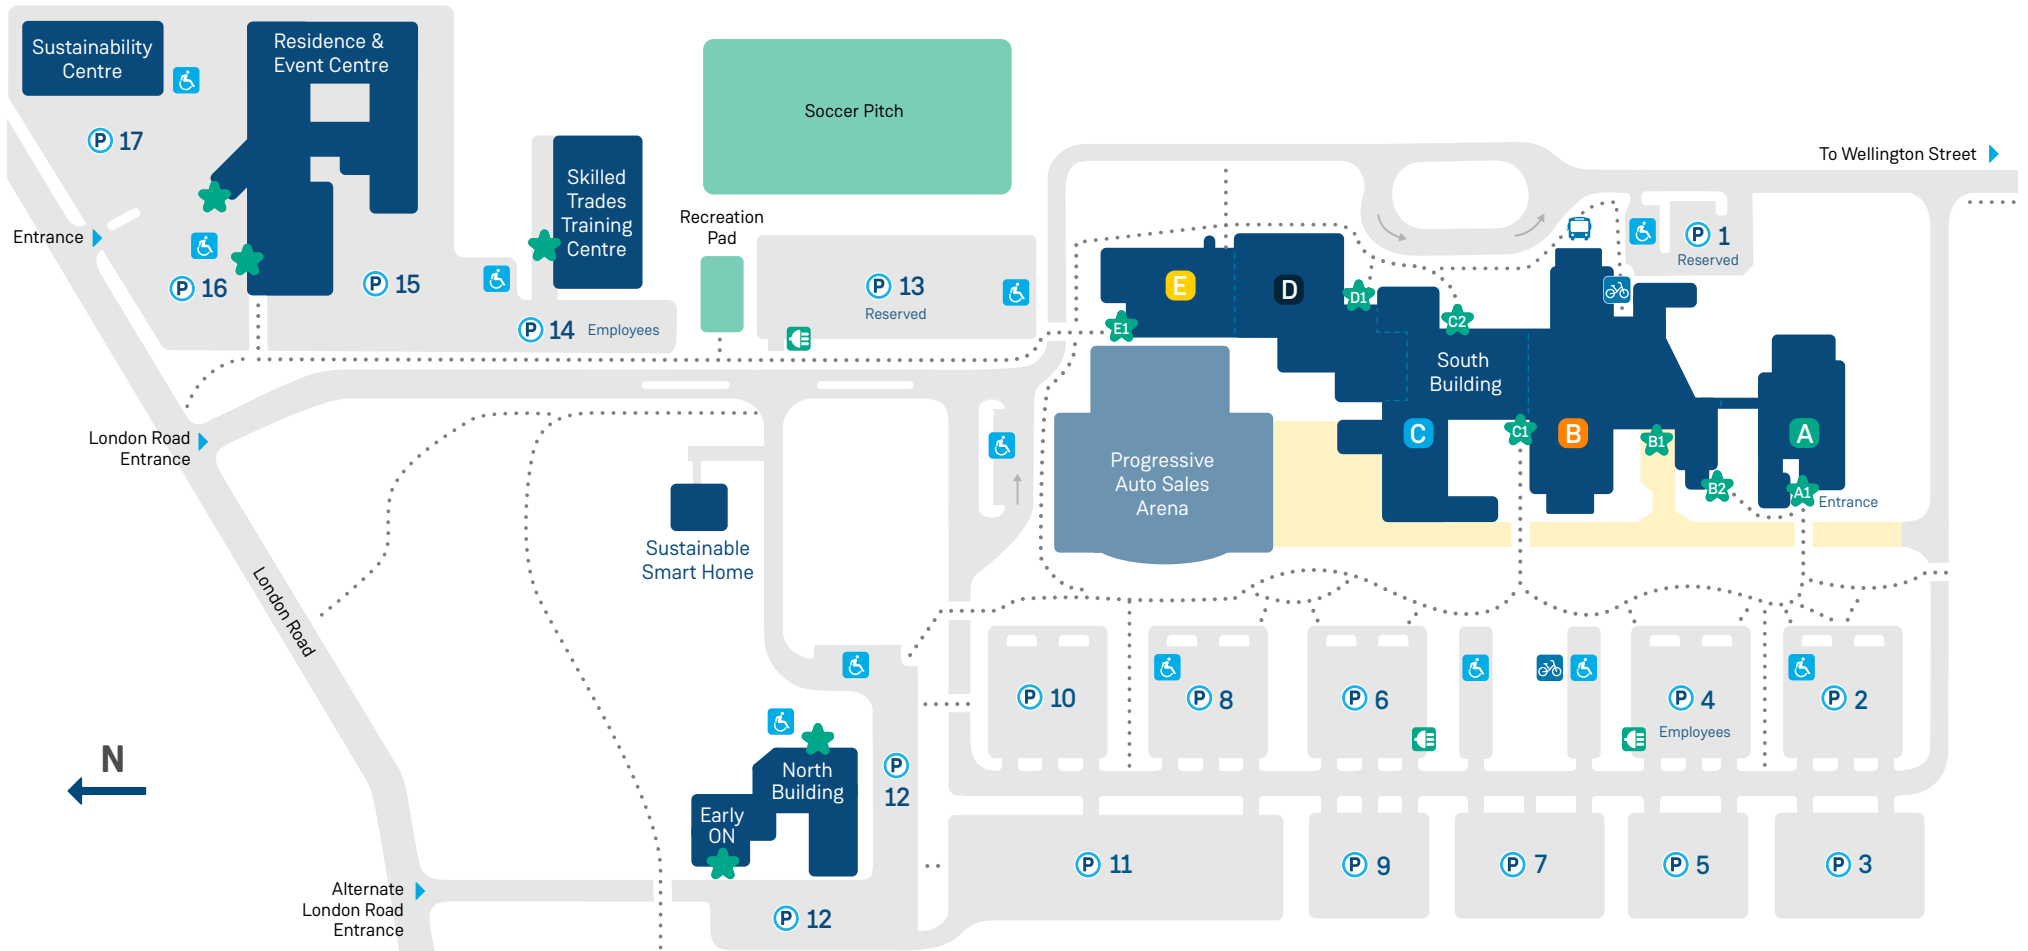

◀ To Highway 402

Highway 40 / Modeland Road

To Wellington Street ▶

Entrance & Parking Map

- | | | |
|--|---|--|
|  Parking |  Accessible/Barrier free space |  Walkway |
|  Entrance |  Electric vehicle charging station |  One Way |
|  Bus Stop |  Bike Racks |  Service Road |